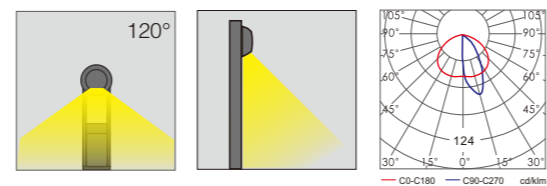

Material:

- The whole lamp is aluminum and stainless steel
- The diffuser is PC
- All fasteners screws,nuts are 304 stainless steel (exposed)

Craftwork:

- Anti ultraviolet radiation outdoor plastic powder
- Anti corrosion,anti acid and alkali

Light:

LED Module 6w/9w/12w
CFL E27 13w/16w/18w

Color:

- Matt black
- Light matt grey
- Deep matt grey
- Matt coffee

AC 220V/50Hz IP55 +65°C -20°C CE CCC