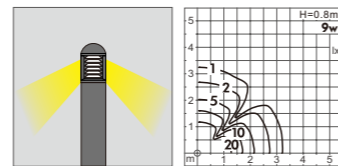

WD-C020

WD-C503