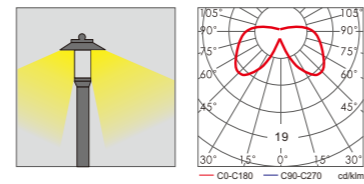

AC 220V/50Hz IP55 +65°C -20°C CE CCC

WD-C175-A

WD-C057

WD-C175

Material:

- The whole lamp is all aluminum products
- The diffuser is PMMA/scaliola
- All fasteners screws,nuts are 304 stainless steel (exposed)