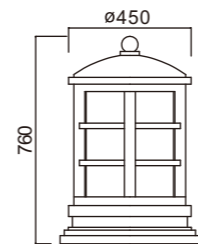

WD-C190

Light:

3x8w SMD LED 23w/36w CFL E27 3x14w T5

Color:

- Matt black
- Light matt grey
- Deep matt grey
- Matt coffee
- Imitation copper
- Imitation bronze