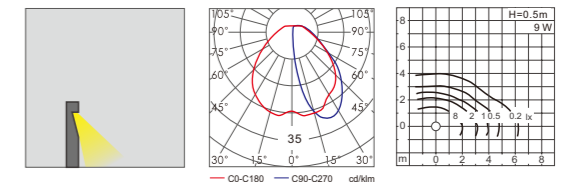

Material:

- The whole lamp is all aluminum products
- The diffuser is tempered glass
- All fasteners screws,nuts are 304 stainless steel (exposed)

Craftwork:

- Anti ultraviolet radiation outdoor plastic powder
- Anti corrosion,anti acid and alkali

Light:

LED Module COB LED
3w/6w/9w 5w/10w

Color:

- Matt black
- Light matt grey
- Deep matt grey
- Matt coffee

AC 220V/50Hz IP55 +65°C -20°C CE

Material:

- The whole lamp is aluminum and stainless steel
- The diffuser is tempered glass
- All fasteners screws,nuts are 304 stainless steel (exposed)

Craftwork:

- Anti ultraviolet radiation outdoor plastic powder
- Anti corrosion,anti acid and alkali

Light:

LED Module CFL E27 CDM-T G12
6w/9w/12w 16w/18w/23w 35w

Color:

- Matt black
- Light matt grey
- Deep matt grey
- Matt coffee

AC 220V/50Hz IP55 +65°C -20°C CE