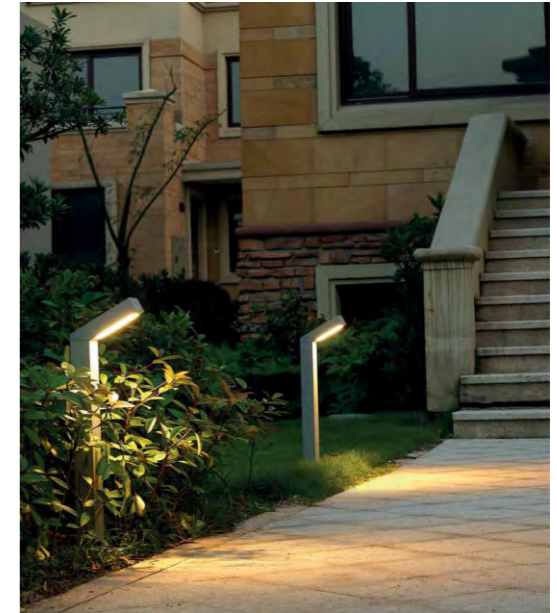

Material:

- The whole lamp is all aluminum products
- The diffuser is tempered glass
- All fasteners screws,nuts are 304 stainless steel (exposed)

Craftwork:

- Anti ultraviolet radiation outdoor plastic powder
- Anti corrosion,anti acid and alkali

Light:

LED Module
6w/9w/12w

Color:

- Matt black
- Light matt grey
- Deep matt grey
- Matt coffee
- Wood grain

AC 220V/50Hz IP55 +65°C -20°C CE CCC

Material:

- The whole lamp is all aluminum products
- The diffuser is PC
- All fasteners screws,nuts are 304 stainless steel (exposed)

Craftwork:

- Anti ultraviolet radiation outdoor plastic powder
- Anti corrosion,anti acid and alkali

Light:

LED Module
6w/9w

Color:

- Matt black
- Light matt grey
- Deep matt grey
- Matt coffee

AC 220V/50Hz IP55 +65°C -20°C CE CCC