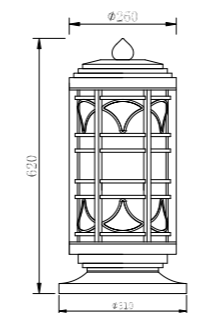

WD-C188

Light:

3x15w SMD LED 3x21w T5

Color:

- Matt black
- Light matt grey
- Deep matt grey
- Matt coffee
- Imitation copper
- Imitation bronze