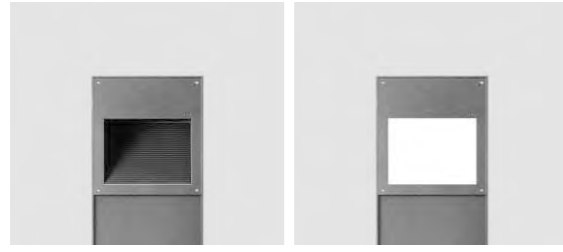

AC 220V/50Hz IP55 +65°C -20°C CE CCC

WD-C278-A

WD-C278-B

WD-C279-A

WD-C279-B

Material:

- The whole lamp is aluminum and stainless steel
- The diffuser is tempered glass
- All fasteners screws,nuts are 304 stainless steel (exposed)