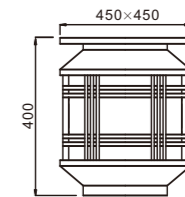

WD-C202

Material:

- The whole lamp is aluminum and stainless steel
- The diffuser is scaliola/PMMA
- All fasteners screws,nuts are 304 stainless steel (exposed)

Craftwork:

- Anti ultraviolet radiation outdoor plastic powder
- Anti corrosion,anti acid and alkali

Light:

3x8w SMD LED 23w/36w CFL E27

Color:

- Matt black
- Light matt grey
- Deep matt grey
- Matt coffee
- Imitation copper
- Imitation bronze

AC 220V/50Hz IP55 +65°C -20°C CE CCC