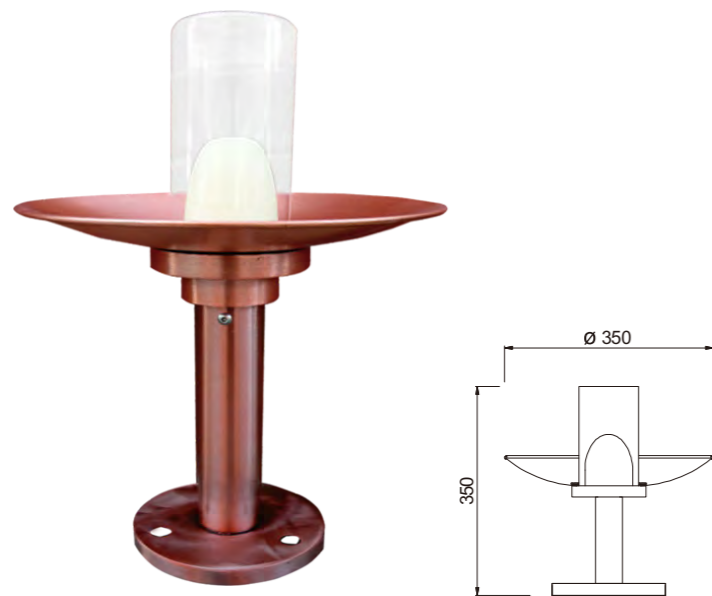

Light:

LED Module
3w/6w

AC 220V/50Hz IP55 +65°C -20°C CE CCC

WD-C509

WD-B135

Material:

- The whole lamp is all stainless steel/copper products
- The diffuser is PMMA+scaliola
- All fasteners screws,nuts are 304 stainless steel (exposed)