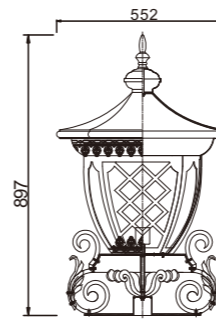

Material:

- The whole lamp is all stainless steel
- The diffuser is PMMA/scaliola
- All fasteners screws,nuts are 304 stainless steel (exposed)

Craftwork:

- Anti ultraviolet radiation outdoor plastic powder
- Anti corrosion,anti acid and alkali

Light:

LED Module CFL E27
9w/12w/18w 18w/23w/36w

Color:

- Matt black
- Light matt grey
- Deep matt grey
- Matt coffee
- Imitation copper
- Imitation bronze

AC 220V/50Hz IP55 +65°C -20°C CE CCC

WD-C366

Material:

- The whole lamp is all stainless steel
- The diffuser is PMMA/scaliola
- All fasteners screws,nuts are 304 stainless steel (exposed)

Craftwork:

- Anti ultraviolet radiation outdoor plastic powder
- Anti corrosion,anti acid and alkali

Light:

LED Module CFL E27
9w/12w/18w 18w/23w/36w

Color:

- Matt black
- Light matt grey
- Deep matt grey
- Matt coffee
- Imitation copper
- Imitation bronze

AC 220V/50Hz IP55 +65°C -20°C CE CCC