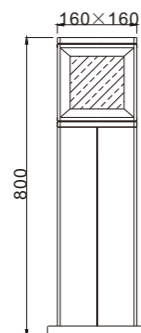

Material:

- The whole lamp is all aluminum products
- The diffuser is PMMA/PC
- All fasteners screws,nuts are 304 stainless steel (exposed)

Craftwork:

- Anti ultraviolet radiation outdoor plastic powder
- Anti corrosion,anti acid and alkali

Light:

LED Module CFL E27
6w/9w/12w   **16w/18w/23w**

Color:

- Matt black
- Light matt grey
- Deep matt grey
- Matt coffee

AC 220V/50Hz IP55 +65°C -20°C CE CCC

WD-C139