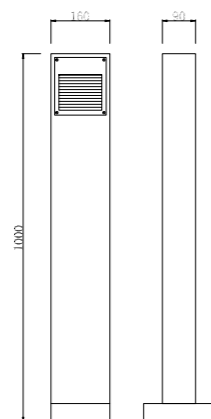

AC 220V/50Hz IP55 +65°C -20°C CE CCC

WD-C278-A

WD-C278-B

WD-C279-A

WD-C279-B

Material:

- The whole lamp is aluminum and stainless steel
- The diffuser is tempered glass
- All fasteners screws,nuts are 304 stainless steel (exposed)