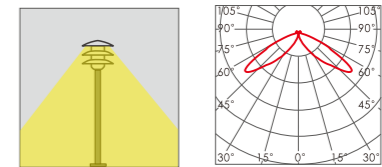

Material:

- The whole lamp is all aluminum products
- The diffuser is PMMA/PC
- All fasteners screws,nuts are 304 stainless steel (exposed)

Craftwork:

- Anti ultraviolet radiation outdoor plastic powder
- Anti corrosion,anti acid and alkali

Light:

LED Module
3w

Color:

- Matt black
- Light matt grey
- Deep matt grey
- Matt coffee
- Imitation copper
- Imitation bronze

AC 220V/50Hz IP55 +65°C -20°C CE CCC