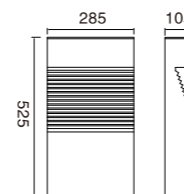

Color:

- Matt black
- Light matt grey
- Deep matt grey
- Matt coffee

AC 220V/50Hz IP55 +65°C -20°C CE

WD-C114