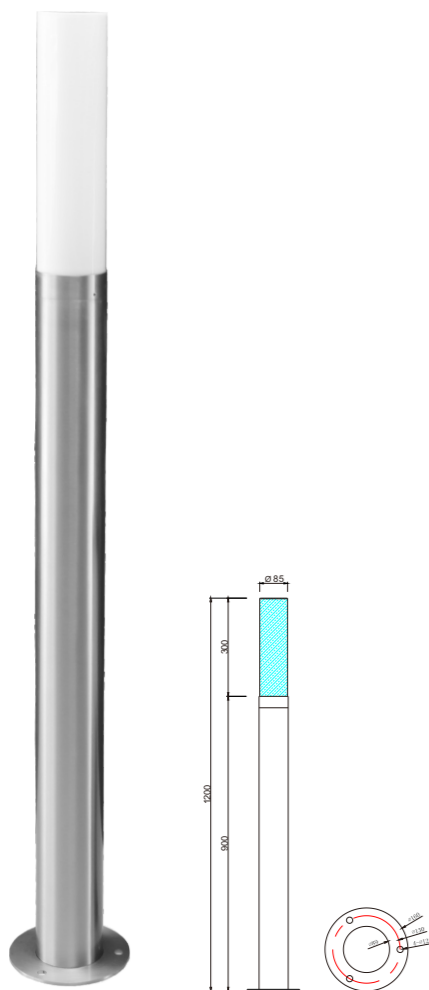

AC 220V/50Hz IP55 +65°C -20°C CE CCC

Material:

- Aluminum housing or stainless steel with high corrosion
- PMMA/PC diffuser
- 304 stainless steel screws
- Double cable entries
- Silicone gasket

Craftwork: