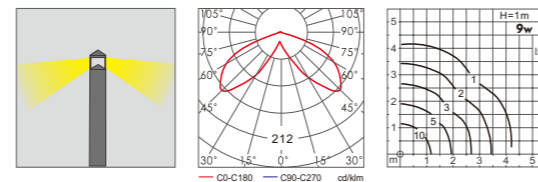

Material:

- The whole lamp is all aluminum products
- The diffuser is tempered glass
- All fasteners screws,nuts are 304 stainless steel (exposed)

Craftwork:

- Anti ultraviolet radiation outdoor plastic powder
- Anti corrosion,anti acid and alkali

Light:

COB LED
10w/15w/20w

Color:

- Matt black
- Light matt grey
- Deep matt grey
- Matt coffee

AC 220V/50Hz IP55 +65°C -20°C CE CCC

WD-C230