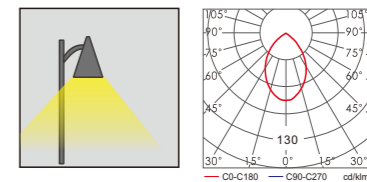

Light:

LED Module
3w/6w/9w

Color:

- Matt black
- Light matt grey
- Deep matt grey
- Matt coffee
- Imitation copper
- Imitation bronze

AC 220V/50Hz IP55 +65°C -20°C CE CCC

WD-C233

Material:

- The whole lamp is aluminum and hot dip galvanized steel pipe
- The diffuser is tempered glass
- All fasteners screws,nuts are 304 stainless steel (exposed)