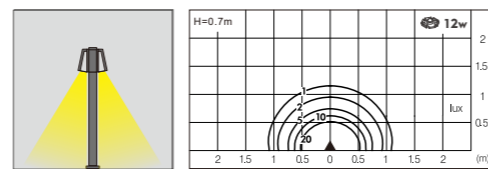

WD-C250-2

WD-C250