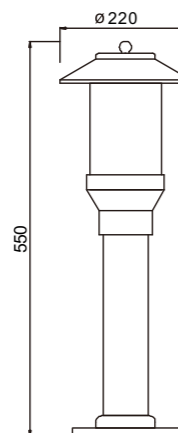

AC 220V/50Hz IP55 +65°C -20°C CE CCC

WD-C175-A

WD-C057

WD-C175

Material:

- The whole lamp is all aluminum products
- The diffuser is PMMA/scaliola
- All fasteners screws,nuts are 304 stainless steel (exposed)