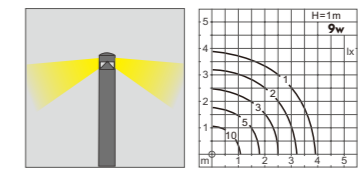

Material:

- Aluminum housing with high corrosion resistance
- Tempered glass diffuser
- 304 stainless steel screws
- Double cable entries
- Silicone gasket

Craftwork:

- Anti ultraviolet radiation outdoor plastic powder
- Anti corrosion, anti acid and alkali

Light:

- LED Module
- COB LED
- 5w/10w/15w
- 10w/15w/20w

Color:

- Matt black
- Light matt grey
- Deep matt grey
- Matt coffee

AC 220V/50Hz IP55 +65°C -20°C CE CCC

Material:

- Aluminum housing with high corrosion resistance
- PMMA/PC diffuser
- 304 stainless steel screws
- Double cable entries
- Silicone gasket

Craftwork:

- Anti ultraviolet radiation outdoor plastic powder
- Anti corrosion, anti acid and alkali

Light:

- LED Module
- COB LED
- CFL E27
- 6w/9w/12w
- 10w/20w
- 16w/18w/23w

Color:

- Matt black
- Light matt grey
- Deep matt grey
- Matt coffee

AC 220V/50Hz IP55 +65°C -20°C CE CCC