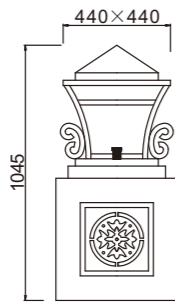

Material:

- The whole lamp is all stainless steel
- The diffuser is PMMA/scaliola
- All fasteners screws,nuts are 304 stainless steel (exposed)

Craftwork:

- Anti ultraviolet radiation outdoor plastic powder
- Anti corrosion,anti acid and alkali

Light:

LED Module CFL E27
9w/12w/18w 18w/23w/36w

Color:

- Matt black
- Light matt grey
- Deep matt grey
- Matt coffee
- Imitation copper
- Imitation bronze

AC 220V/50Hz IP55 +65°C -20°C CE CCC