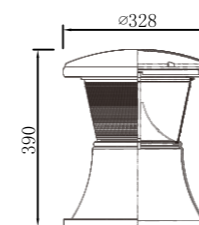

WD-C522

Material:

- The whole lamp is all aluminum products
- The diffuser is PC
- All fasteners screws,nuts are 304 stainless steel (exposed)

Craftwork:

- Anti ultraviolet radiation outdoor plastic powder
- Anti corrosion,anti acid and alkali

Light:

LED Module Solar Energy
6w/9w/12w 3w/5w

Color:

- Matt black
- Light matt grey
- Deep matt grey
- Matt coffee

AC 220V/50Hz IP55 +50°C - 5°C CE CCC