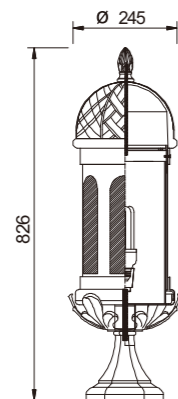

Light:

● CFL E27
13w/16w/18w

Color:

- Matt black
- Light matt grey
- Deep matt grey
- Matt coffee
- Imitation copper
- Imitation bronze

AC 220V/50Hz IP55 +50°C - 5°C CE CCC

WD-C186

WD-C380

Material: