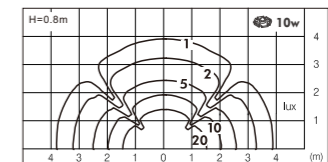

Light:

LED Module COB LED
6w/9w/12w 5w/10w/15w

Color:

- Matt black
- Light matt grey
- Deep matt grey
- Matt coffee

AC 220V/50Hz IP55 +65°C -20°C CE CCC

WD-C239

Material:

- The whole lamp is all aluminum products
- The diffuser is tempered glass
- All fasteners screws,nuts are 304 stainless steel (exposed)