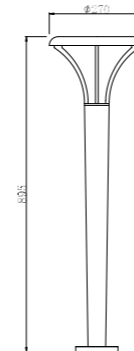

WD-C033

Material:

- Aluminum housing with high corrosion resistance
- PMMA diffuser
- 304 stainless steel screws
- Double cable entries
- Silicone gasket

Craftwork:

- Anti ultraviolet radiation outdoor plastic powder
- Anti corrosion, anti acid and alkali

Light:

LED Module
6w/9w/12w

Color:

- Matt black
- Light matt grey
- Deep matt grey
- Matt coffee

AC 220V/50Hz IP55 +65°C -20°C CE CCC