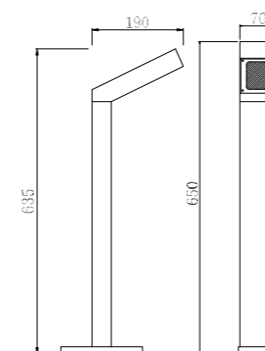

Color:

- Matt black
- Light matt grey
- Deep matt grey
- Matt coffee

AC 220V/50Hz IP55 +65°C -20°C CE CCC

WD-C409