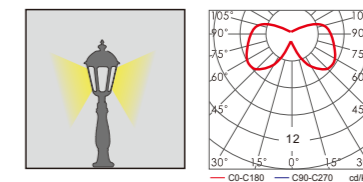

Light:

LED Module 9w/12w/18w
CFL E27 16w/18w/23w

Color:

- Matt black
- Light matt grey
- Deep matt grey
- Matt coffee
- Imitation copper
- Imitation bronze

AC 220V/50Hz IP55 +65°C -20°C CE CCC

WD-C285

Material: