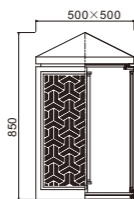

Material:

- The whole lamp is aluminum and stainless steel
- The diffuser is scaliola/PMMA
- All fasteners screws,nuts are 304 stainless steel (exposed)

Craftwork:

- Anti ultraviolet radiation outdoor plastic powder
- Anti corrosion,anti acid and alkali

Light:

3x8w SMD LED 23w/36w CFL E27

Color:

- Matt black
- Light matt grey
- Deep matt grey
- Matt coffee
- Imitation copper
- Imitation bronze

AC 220V/50Hz IP55 +65°C -20°C CE CCC