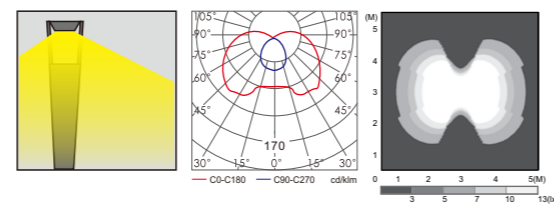

Light:

LED Module 6w/9w/12w CFL E27 13w/16w

Color:

- Matt black
- Light matt grey
- Deep matt grey
- Matt coffee

AC 220V/50Hz IP55 +65°C -20°C CE CCC

Patent No. : 201330645544.X

WD-C167

Material: