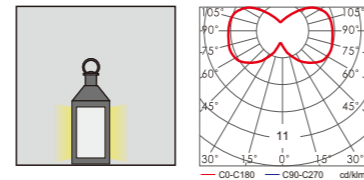

DV12V IP55 +50°C -5°C CE CCC

*Lamp holder can choose extrusion glass/PMMA rod;

*Base types can choose horn the ground base type or plugged into mud;

WD-C288-25A

WD-C288-1M

WD-C507

WD-C356

Material: