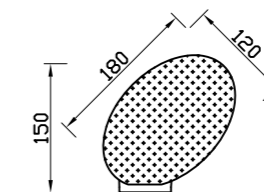

Material:

- The whole lamp is stainless steel
- The diffuser is tempered glass
- All fasteners screws,nuts are 304 stainless steel (exposed)

Craftwork:

- Anti ultraviolet radiation outdoor plastic powder
- Anti corrosion,anti acid and alkali

Light:

LED Module
3w/6w

Color:

- Matt black
- Light matt grey
- Deep matt grey
- Matt coffee
- Imitation copper
- Imitation bronze

AC 220V/50Hz IP55 +65°C -20°C CE CCC

Material:

- The whole lamp is imported resin

Light:

LED Module
3w/6w

AC 220V/50Hz IP55 +65°C -20°C CE CCC