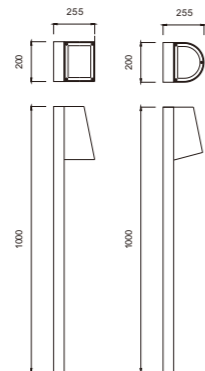

Material:

- The whole lamp is all aluminum products
- The diffuser is tempered glass
- All fasteners screws,nuts are 304 stainless steel (exposed)

Craftwork:

- Anti ultraviolet radiation outdoor plastic powder
- Anti corrosion,anti acid and alkali

Light:

LED Module COB LED
3w/6w/9w 5w/10w

Color:

- Matt black
- Light matt grey
- Deep matt grey
- Matt coffee

AC 220V/50Hz IP55 +65°C -20°C CE