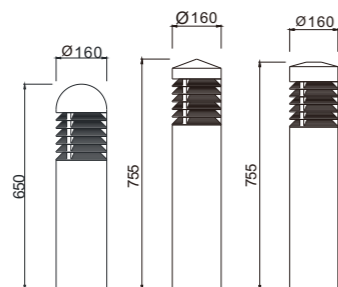

Material:

- Aluminum housing with high corrosion resistance
- diffuser PMMA/PC
- 304 stainless steel screws
- Double cable entries
- Silicone gasket

Craftwork:

- Anti ultraviolet radiation outdoor plastic powder
- Anti corrosion, anti acid and alkali

Light:

LED Module CFL E27
6w/9w/12w 16w/18w/23w

Color:

- Matt black
- Light matt grey
- Deep matt grey
- Matt coffee

AC 220V/50Hz IP55 +65°C -20°C CE

WD-C008

Material:

- Aluminum housing with high corrosion resistance
- diffuser PMMA/PC
- 304 stainless steel screws
- Double cable entries
- Silicone gasket

Craftwork:

- Anti ultraviolet radiation outdoor plastic powder
- Anti corrosion, anti acid and alkali

Light:

LED Module CFL E27
6w/9w/12w 16w/18w/23w

Color:

- Matt black
- Light matt grey
- Deep matt grey
- Matt coffee

AC 220V/50Hz IP55 +65°C -20°C CE