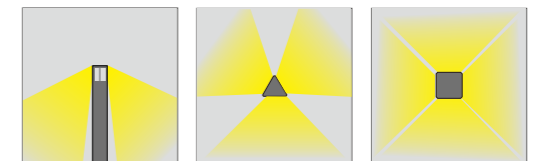

Light:

LED Module COB LED
6w/9w/12w 5w/10w/15w

Color:

- Matt black
- Light matt grey
- Deep matt grey
- Matt coffee

AC 220V/50Hz IP55 +65°C -20°C CE CCC

WD-C239

Material:

- The whole lamp is all aluminum products
- The diffuser is tempered glass
- All fasteners screws,nuts are 304 stainless steel (exposed)