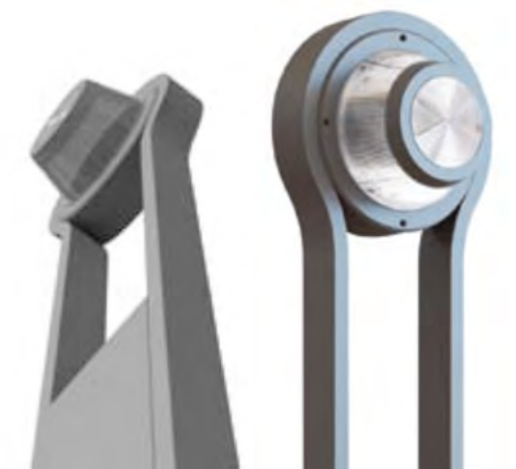

Material:

- The whole lamp is aluminum and stainless steel
- The diffuser is PC
- All fasteners screws,nuts are 304 stainless steel (exposed)

Craftwork:

- Anti ultraviolet radiation outdoor plastic powder
- Anti corrosion,anti acid and alkali

Light:

LED Module 6w/9w/12w   CFL E27 13w/16w

Color:

- Matt black
- Light matt grey
- Deep matt grey
- Matt coffee

AC 220V/50Hz IP55 +65°C -20°C CE CCC