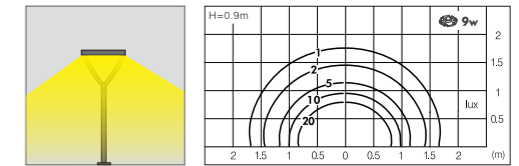

Material:

- Aluminum housing with high corrosion resistance
- PMMA diffuser
- 304 stainless steel screws
- Double cable entries
- Silicone gasket

Craftwork:

- Anti ultraviolet radiation outdoor plastic powder
- Anti corrosion, anti acid and alkali

Light:

LED Module
6w/9w/12w

Color:

- Matt black
- Light matt grey
- Deep matt grey
- Matt coffee

AC 220V/50Hz IP55 +65°C -20°C CE CCC

WD-C276