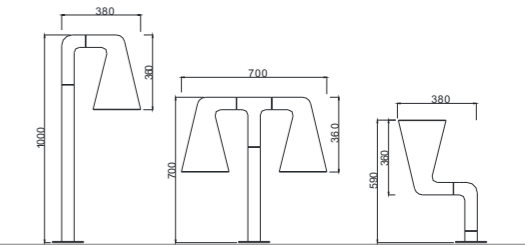

Light:

LED Module
6w/9w/12w

Color:

- Matt black
- Light matt grey
- Deep matt grey
- Matt coffee

AC 220V/50Hz IP55 +65°C -20°C CE CCC

• Can choose a different light

• Customizable light pole size

Material: