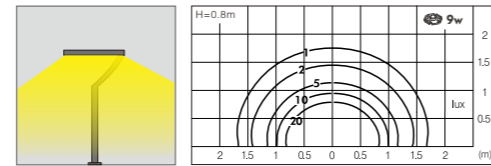

Material:

- Aluminum housing with high corrosion resistance
- PMMA diffuser
- 304 stainless steel screws
- Double cable entries
- Silicone gasket

Craftwork:

- Anti ultraviolet radiation outdoor plastic powder
- Anti corrosion, anti acid and alkali

Light:

LED Module
6w/9w/12w

Color:

- Matt black
- Light matt grey
- Deep matt grey
- Matt coffee

AC 220V/50Hz IP55 +65°C -20°C CE CCC

WD-C276