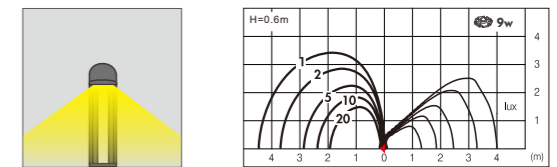

Light:

LED Module
6w/9w/12w

Color:

- Matt black
- Light matt grey
- Deep matt grey
- Matt coffee

AC 220V/50Hz IP55 +65°C -20°C CE CCC

WD-C251

Material:

- The whole lamp is all aluminum products
- The diffuser is tempered glass
- All fasteners screws,nuts are 304 stainless steel (exposed)