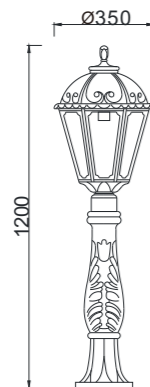

WD-CH154

Material:

- The whole lamp is aluminum and stainless steel
- The diffuser is tempered glass
- All fasteners screws,nuts are 304 stainless steel (exposed)

Craftwork:

- Anti ultraviolet radiation outdoor plastic powder
- Anti corrosion,anti acid and alkali

Light:

LED Module 9w/12w/18w
CFL E27 16w/18w/23w

Color:

- Matt black
- Light matt grey
- Deep matt grey
- Matt coffee
- Imitation copper
- Imitation bronze

AC 220V/50Hz IP55 +65°C -20°C CE CCC

Material:

- The whole lamp is all aluminum products
- The diffuser is PC/PMMA
- All fasteners screws,nuts are 304 stainless steel (exposed)

Craftwork:

- Anti ultraviolet radiation outdoor plastic powder
- Anti corrosion,anti acid and alkali

Light:

LED Module 9w/12w
CFL E27 16w/18w/23w

Color:

- Matt black
- Light matt grey
- Deep matt grey
- Matt coffee
- Imitation copper
- Imitation bronze

AC 220V/50Hz IP55 +65°C -20°C CE CCC