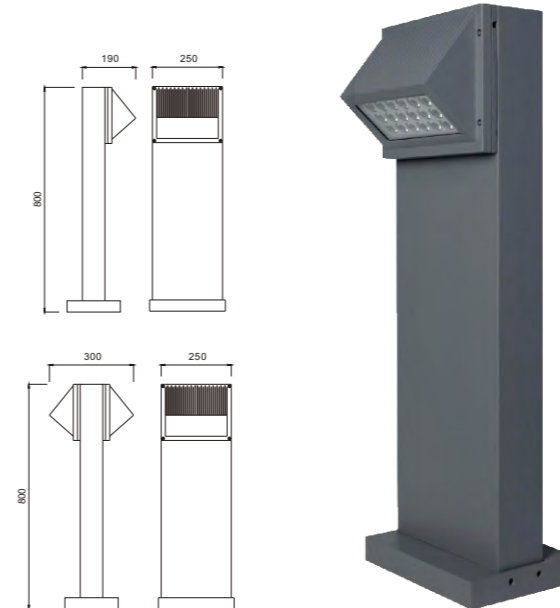

Light:

LED Module CFL E27
6w/12w/18w **16w/18w/23w**

Color:

- Matt black
- Light matt grey
- Deep matt grey
- Matt coffee

AC 220V/50Hz IP55 +65°C -20°C CE CCC

WD-C242

Material:

- The whole lamp is all aluminum products
- The diffuser is tempered glass
- All fasteners screws,nuts are 304 stainless steel (exposed)