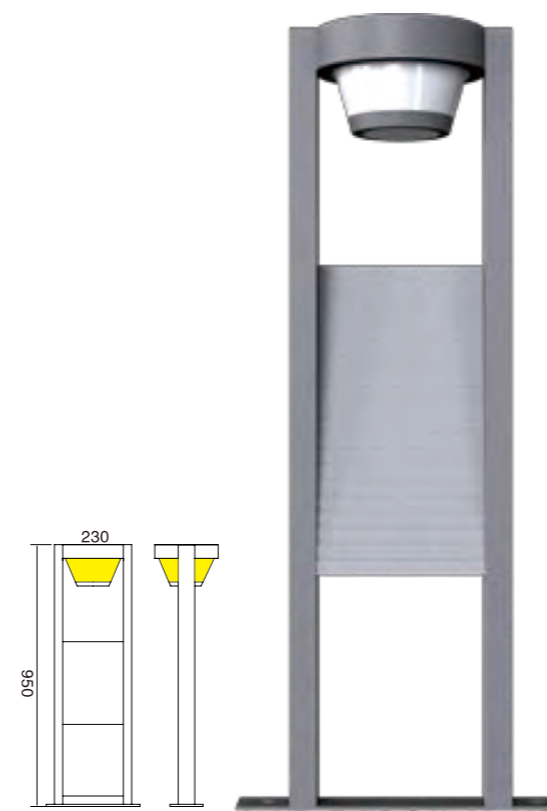

Patent No. : 201330645544.X

Material:

- The whole lamp is all aluminum products
- The diffuser is PC
- All fasteners screws,nuts are 304 stainless steel (exposed)

Craftwork:

- Anti ultraviolet radiation outdoor plastic powder
- Anti corrosion,anti acid and alkali

Light:

LED Module 6w/9w/12w CFL E27 13w/16w/18w

Color:

- Matt black
- Light matt grey
- Deep matt grey
- Matt coffee

AC 220V/50Hz IP55 +65°C -20°C CE CCC

WD-C168

Material:

- The whole lamp is aluminum and stainless steel
- The diffuser is PC
- All fasteners screws,nuts are 304 stainless steel (exposed)

Craftwork:

- Anti ultraviolet radiation outdoor plastic powder
- Anti corrosion,anti acid and alkali

Light:

LED Module 9w/12w/18w CFL E27 13w/16w

Color:

- Matt black
- Light matt grey
- Deep matt grey
- Matt coffee

AC 220V/50Hz IP55 +65°C -20°C CE CCC