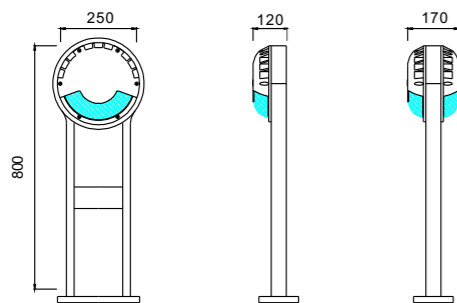

AC 220V/50Hz IP55 +65°C -20°C CE CCC

WD-C449

WD-C449-2

Material:

- The whole lamp is aluminum and stainless steel
- The diffuser is PC
- All fasteners screws,nuts are 304 stainless steel (exposed)

Craftwork: