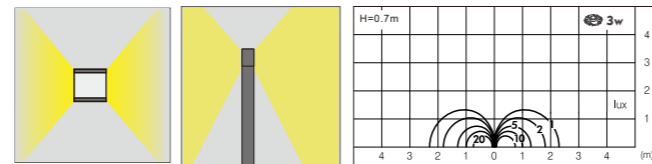

WD-C146

Material:

- The whole lamp is all aluminum products
- The diffuser is PMMA/scaliola
- All fasteners screws,nuts are 304 stainless steel (exposed)

Craftwork:

- Anti ultraviolet radiation outdoor plastic powder
- Anti corrosion,anti acid and alkali

Light:

LED Module CFL E27
6w/9w **16w/18w/23w**

Color:

- Matt black
- Light matt grey
- Deep matt grey
- Matt coffee

AC 220V/50Hz IP55 +65°C -20°C CE CCC