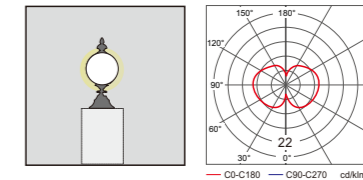

Light:

● CFL E27
13w/16w/18w

Color:

- Matt black
- Light matt grey
- Deep matt grey
- Matt coffee
- Imitation copper
- Imitation bronze

AC 220V/50Hz IP55 +50°C - 5°C CE CCC

WD-C186

WD-C380

Material: