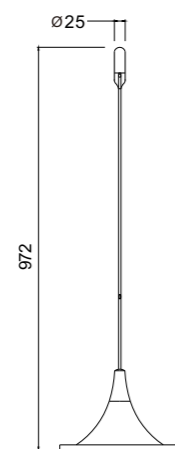

Material:

- The whole lamp is aluminum and stainless steel
- The diffuser is extruded glass/PMMA
- All fasteners screws,nuts are 304 stainless steel (exposed)

Craftwork:

- Anti ultraviolet radiation outdoor plastic powder
- Anti corrosion,anti acid and alkali

Light:

LED Module LED Ø5插脚灯珠
1w-3w 0.03w

Color:

- Matt black
- Light matt grey
- Deep matt grey
- Matt coffee
- Stainless steed
- Opal

DV12V IP55 +50°C -5°C CE CCC