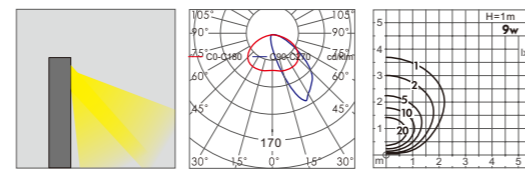

AC 220V/50Hz IP55 +65°C -20°C CE CCC

WD-C278-A

WD-C278-B

WD-C279-A

WD-C279-B

Material:

- The whole lamp is aluminum and stainless steel
- The diffuser is tempered glass
- All fasteners screws,nuts are 304 stainless steel (exposed)