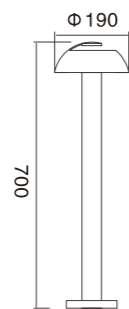

Material:

- Aluminum housing with high corrosion resistance
- PC diffuser
- 304 stainless steel screws
- Double cable entries
- Silicone gasket

Craftwork:

- Anti ultraviolet radiation outdoor plastic powder
- Anti corrosion, anti acid and alkali

Light:

LED Module
6w/9w/12w

Color:

- Matt black
- Light matt grey
- Deep matt grey
- Matt coffee

AC 220V/50Hz IP55 +65°C -20°C CE CCC

WD-C073