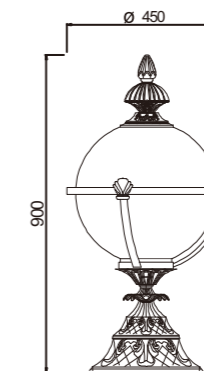

WD-C199

Material:

- The whole lamp is all aluminum products
- The diffuser is PMMA/PC
- All fasteners screws,nuts are 304 stainless steel (exposed)

Craftwork:

- Anti ultraviolet radiation outdoor plastic powder
- Anti corrosion,anti acid and alkali

Light:

LED Module CFL E27
3w/6w/9w   **16w/18w/23w**

Color:

- Matt black
- Light matt grey
- Deep matt grey
- Matt coffee
- Imitation copper
- Imitation bronze

AC 220V/50Hz IP55 +50°C - 5°C CE CCC