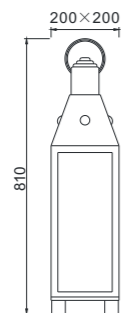

DV12V IP55 +50°C -5°C CE CCC

*Lamp holder can choose extrusion glass/PMMA rod;

*Base types can choose horn the ground base type or plugged into mud;

WD-C288-25A

WD-C288-1M

WD-C507

WD-C356

Material: