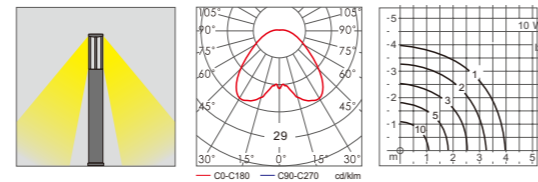

AC 220V/50Hz IP55 +65°C -20°C CE

WD-C501

WD-C239-B

WD-C243

Material:

- Aluminum housing with high corrosion resistance
- Tempered glass diffuser
- 304 stainless steel screws
- Double cable entries
- Silicone gasket