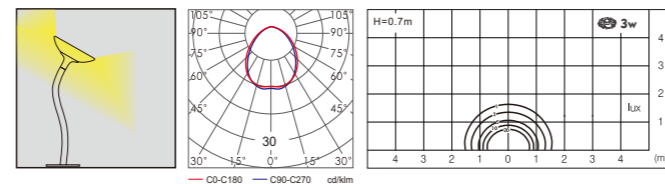

WD-C161-A

WD-C161-B

Material:

- The whole lamp is aluminum and stainless steel
- The diffuser is PC
- All fasteners screws,nuts are 304 stainless steel (exposed)

Craftwork:

- Anti ultraviolet radiation outdoor plastic powder
- Anti corrosion,anti acid and alkali

Light:

LED Module Solar Energy
3w-6w 2w/2.5w

Color:

- Matt black
- Light matt grey
- Deep matt grey
- Matt coffee

AC 220V/50Hz IP55 +50°C - 5°C CE CCC