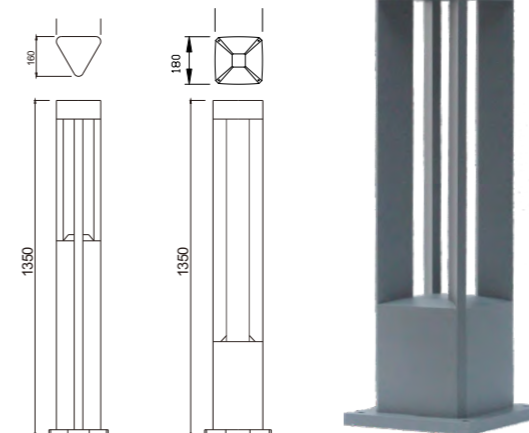

AC 220V/50Hz IP55 +65°C -20°C CE CCC

WD-C505

Material:

- The whole lamp is all aluminum products
- The diffuser is tempered glass
- All fasteners screws,nuts are 304 stainless steel (exposed)

Craftwork:

- Anti ultraviolet radiation outdoor plastic powder
- Anti corrosion,anti acid and alkali