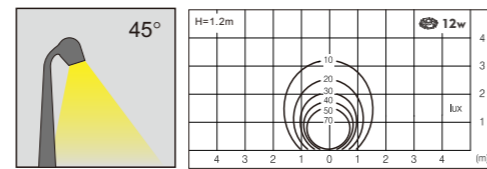

Light:

LED Module COB LED
6w/9w **5w/10w**

Color:

- Matt black
- Light matt grey
- Deep matt grey
- Matt coffee

AC 220V/50Hz IP55 +65°C -20°C CE

WD-C273

Material:

- The whole lamp is all aluminum products
- The diffuser is tempered glass
- All fasteners screws,nuts are 304 stainless steel (exposed)