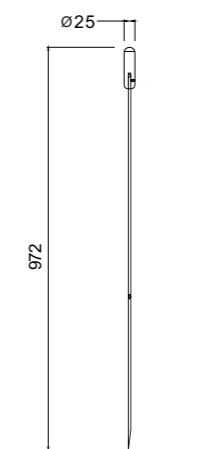

WD-C288-25A