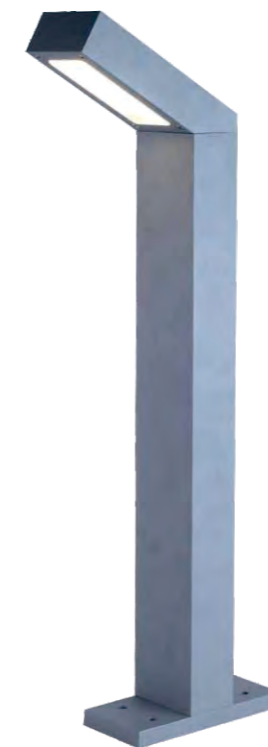

Color:

- Matt black
- Light matt grey
- Deep matt grey
- Matt coffee

AC 220V/50Hz IP55 +65°C -20°C CE CCC

WD-C409