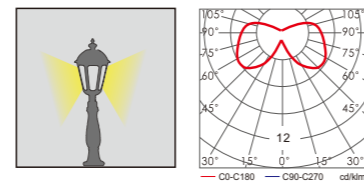

Light:

LED Module CFL E27
6w/9w/12w **16w/18w/23w**

Color:

- Matt black
- Light matt grey
- Deep matt grey
- Matt coffee

AC 220V/50Hz IP55 +65°C / -20°C CE CCC

WD-C095

WD-CH154

Material: