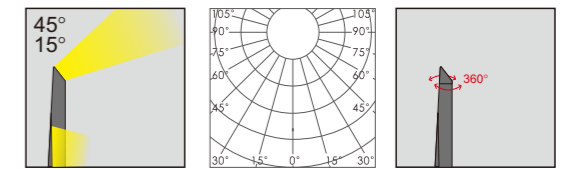

AC 220V/50Hz IP65 +65°C -20°C CE CCC

WD-C283

Material:

- The whole lamp is all aluminum products
- The diffuser is tempered glass+PMMA
- All fasteners screws,nuts are 304 stainless steel (exposed)

Craftwork: