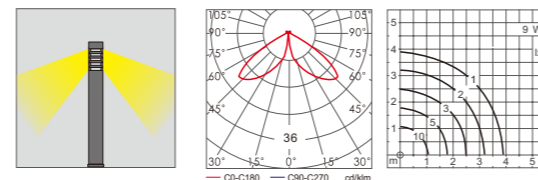

Material:

- Aluminum housing with high corrosion resistance
- diffuser PMMA/PC
- 304 stainless steel screws
- Double cable entries
- Silicone gasket

Craftwork:

- Anti ultraviolet radiation outdoor plastic powder
- Anti corrosion, anti acid and alkali

Light:

LED Module CFL E27
6w/9w/12w 16w/18w/23w