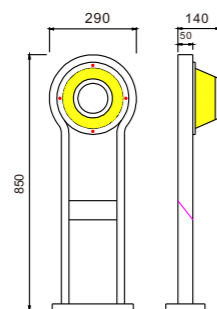

Material:

- The whole lamp is aluminum and stainless steel
- The diffuser is PC
- All fasteners screws,nuts are 304 stainless steel (exposed)

Craftwork:

- Anti ultraviolet radiation outdoor plastic powder
- Anti corrosion,anti acid and alkali

Light:

LED Module 6w/9w/12w   CFL E27 13w/16w

Color:

- Matt black
- Light matt grey
- Deep matt grey
- Matt coffee

AC 220V/50Hz IP55 +65°C -20°C CE CCC