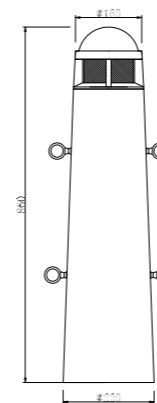

WD-C020

WD-C503