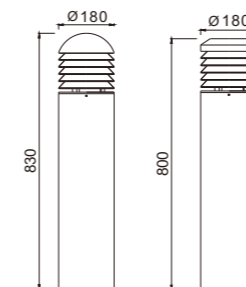

Material:

- Aluminum housing with high corrosion resistance
- diffuser PMMA/PC
- 304 stainless steel screws
- Double cable entries
- Silicone gasket

Craftwork:

- Anti ultraviolet radiation outdoor plastic powder
- Anti corrosion, anti acid and alkali

Light:

LED Module CFL E27
6w/9w/12w 16w/18w/23w

Color:

- Matt black
- Light matt grey
- Deep matt grey
- Matt coffee

AC 220V/50Hz IP55 +65°C -20°C CE

WD-C008

Material:

- Aluminum housing with high corrosion resistance
- diffuser PMMA/PC
- 304 stainless steel screws
- Double cable entries
- Silicone gasket

Craftwork:

- Anti ultraviolet radiation outdoor plastic powder
- Anti corrosion, anti acid and alkali

Light:

LED Module CFL E27
6w/9w/12w 16w/18w/23w

Color:

- Matt black
- Light matt grey
- Deep matt grey
- Matt coffee

AC 220V/50Hz IP55 +65°C -20°C CE