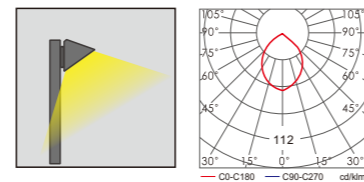

Material:

- The whole lamp is all aluminum products
- The diffuser is tempered glass
- All fasteners screws,nuts are 304 stainless steel (exposed)

Craftwork:

- Anti ultraviolet radiation outdoor plastic powder
- Anti corrosion,anti acid and alkali

Light:

LED Module
3w/6w/9w

Color:

- Matt black
- Light matt grey
- Deep matt grey
- Matt coffee
- Imitation copper
- Imitation bronze

AC 220V/50Hz IP55 +65°C -20°C CE CCC