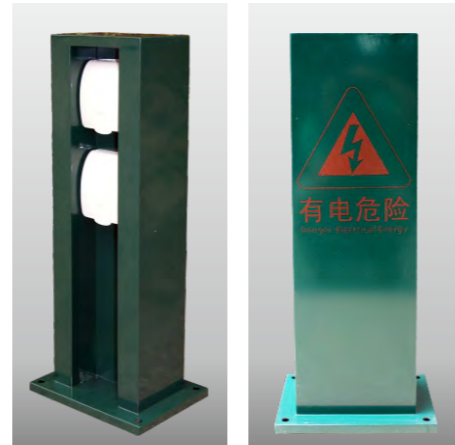

AC 220V/50Hz IP65 +65°C -20°C CE CCC

Model:

- Outdoor connector socket

WD-C513

Material:

- The shell is stainless steel
- The schneider accessory/the TCL switch socket
- All fasteners screws,nuts are 304 stainless steel (exposed)