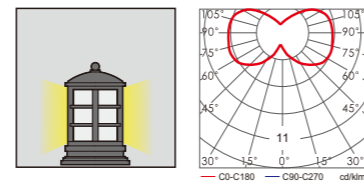

- Matt black
- Light matt grey
- Deep matt grey
- Matt coffee
- Imitation copper
- Imitation bronze

Material:

- The whole lamp is aluminum and stainless steel
- The diffuser is PMMA/scaliola
- All fasteners screws,nuts are 304 stainless steel (exposed)