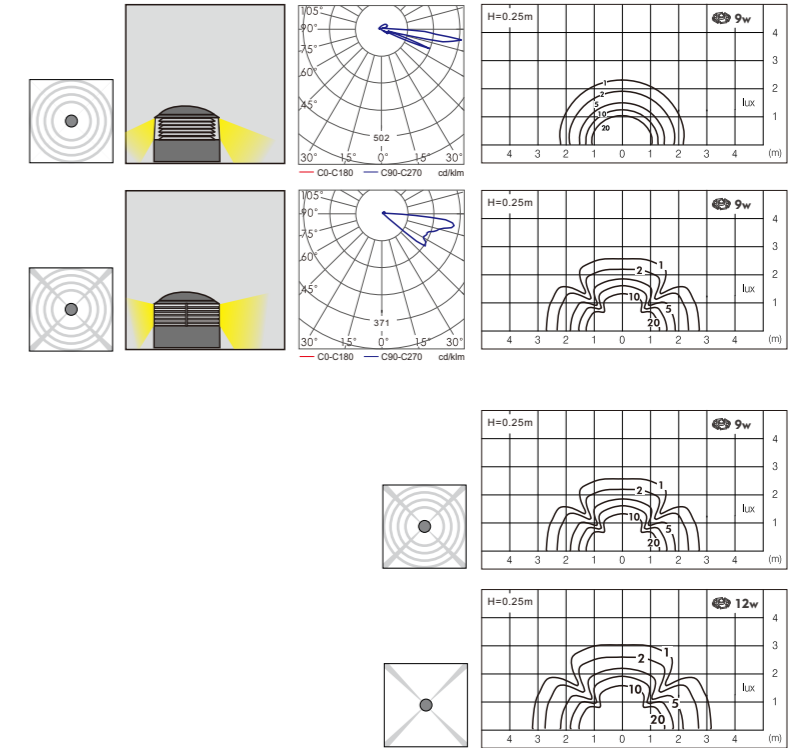

Material:

- The whole lamp is all aluminum products
- The diffuser is PMMA/PC
- All fasteners screws,nuts are 304 stainless steel (exposed)

Craftwork:

- Anti ultraviolet radiation outdoor plastic powder
- Anti corrosion,anti acid and alkali

Light:

LED Module   CFL E27
6w/9w/12w   **16w/18w/23w**

Color:

- Matt black
- Light matt grey
- Deep matt grey
- Matt coffee

AC 220V/50Hz   IP55   +65°C / -20°C   CE   CCC

Material:

- The whole lamp is all aluminum products
- The diffuser is PMMA/PC
- All fasteners screws,nuts are 304 stainless steel (exposed)

Craftwork:

- Anti ultraviolet radiation outdoor plastic powder
- Anti corrosion,anti acid and alkali

Light:

LED Module   CFL E27
6w/9w/12w   **16w/18w/23w**

Color:

- Matt black
- Light matt grey
- Deep matt grey
- Matt coffee

AC 220V/50Hz   IP55   +65°C / -20°C   CE   CCC