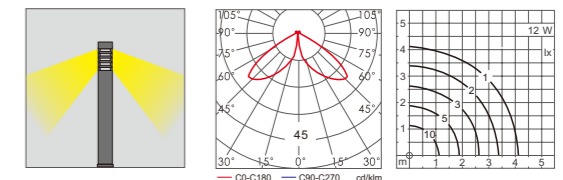

Material:

- Aluminum housing with high corrosion resistance
- diffuser PMMA/PC
- 304 stainless steel screws
- Double cable entries
- Silicone gasket

Craftwork:

- Anti ultraviolet radiation outdoor plastic powder
- Anti corrosion, anti acid and alkali

Light:

LED Module CFL E27
6w/9w/12w 16w/18w/23w

Color:

- Matt black
- Light matt grey
- Deep matt grey
- Matt coffee

AC 220V/50Hz IP55 +65°C -20°C CE