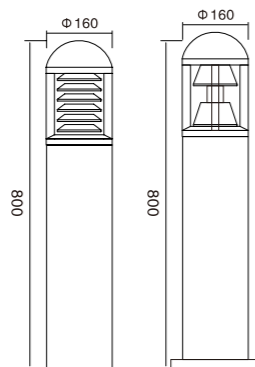

AC 220V/50Hz IP55 +65°C -20°C CE CCC

WD-C020

WD-C503

WD-C292

Material:

- Aluminum or stainless steel housing with high corrosion
- PMMA/PC diffuser
- 304 stainless steel screws
- Double cable entries
- Silicone gasket