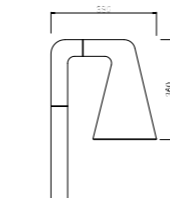

WD-C222   WD-C222-A   WD-C222-B

AC 220V/50Hz   IP55   +65°C / -20°C   90°   CE   CCC