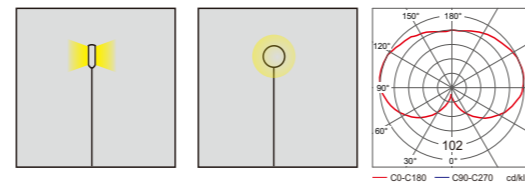

Material:

- The whole lamp is aluminum and stainless steel
- The diffuser is extruded glass/PMMA
- All fasteners screws,nuts are 304 stainless steel (exposed)

Craftwork:

- Anti ultraviolet radiation outdoor plastic powder
- Anti corrosion,anti acid and alkali

Light:

LED Module LED Ø5插脚灯珠
1w-3w 0.03w

Color:

- Matt black
- Light matt grey
- Deep matt grey
- Matt coffee
- Stainless steed
- Opal

DV12V IP55 +50°C -5°C CE CCC