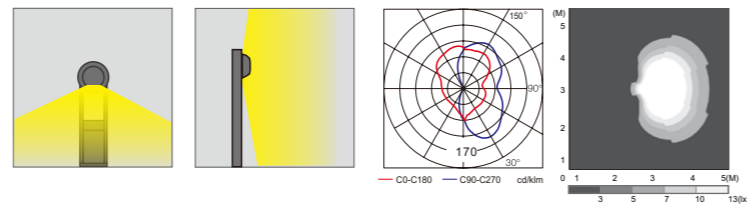

WD-C166

Material:

- The whole lamp is aluminum and stainless steel
- The diffuser is PC
- All fasteners screws,nuts are 304 stainless steel (exposed)

Craftwork:

- Anti ultraviolet radiation outdoor plastic powder
- Anti corrosion,anti acid and alkali

Light:

LED Module 6w/9w/12w   CFL E27 13w/16w

Color:

- Matt black
- Light matt grey
- Deep matt grey
- Matt coffee

AC 220V/50Hz IP55 +65°C -20°C CE CCC