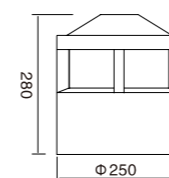

Color:

- Matt black
- Light matt grey
- Deep matt grey
- Matt coffee

AC 220V/50Hz   IP55   +65°C / -20°C   CE   CCC