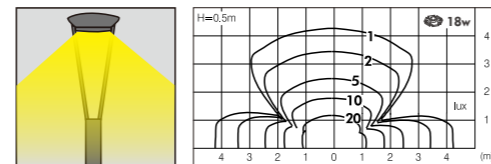

WD-C227

Material:

- Aluminum housing with high corrosion resistance
- Tempered glass
- 304 stainless steel screws
- Double cable entries
- Silicone gasket

Craftwork:

- Anti ultraviolet radiation outdoor plastic powder
- Anti corrosion, anti acid and alkali

Light:

LED Module CFL E27
6w/9w/12w 9w/13w/16w

Color:

- Matt black
- Light matt grey
- Deep matt grey
- Matt coffee

AC 220V/50Hz IP55 +65°C -20°C CE CCC