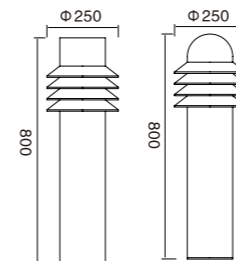

Light:

LED Module
6w/9w/12w

Color:

- Matt black
- Light matt grey
- Deep matt grey
- Matt coffee

AC 220V/50Hz IP55 +65°C -20°C CE CCC

WD-C073

Material:

- Aluminum housing with high corrosion resistance
- PMMA diffuser
- 304 stainless steel screws
- Double cable entries
- Silicone gasket