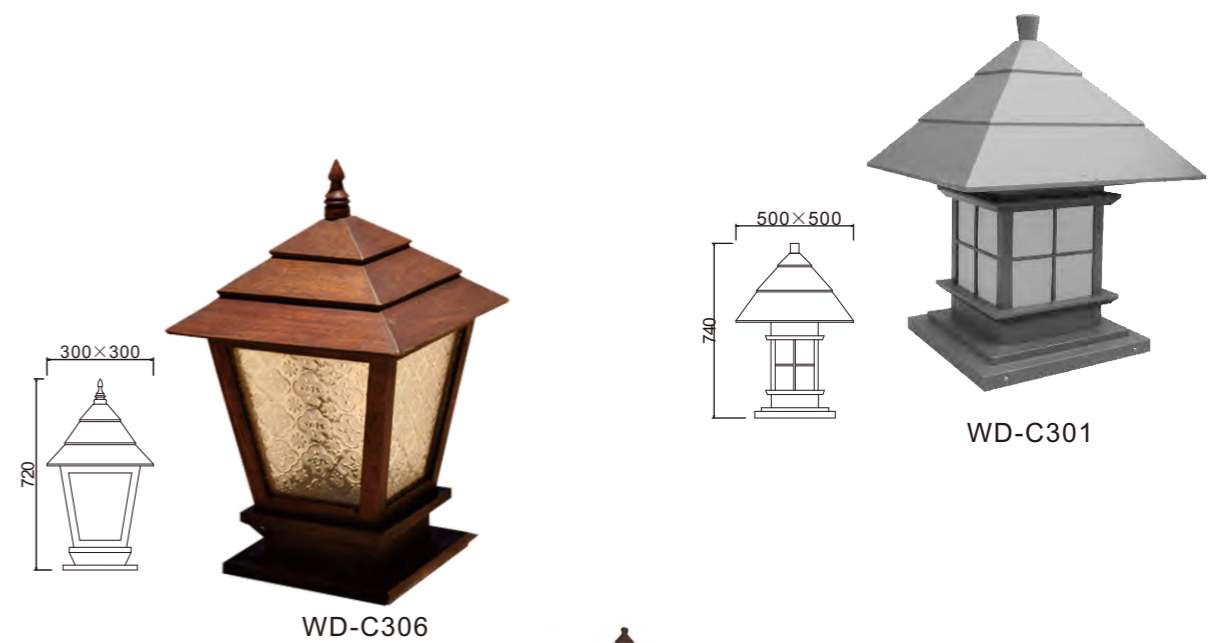

WD-C301

WD-C306