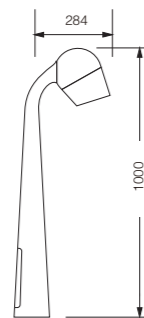

WD-C273

Material:

- The whole lamp is all aluminum products
- The diffuser is tempered glass
- All fasteners screws,nuts are 304 stainless steel (exposed)

Craftwork:

- Anti ultraviolet radiation outdoor plastic powder
- Anti corrosion,anti acid and alkali

Light:

- LED Module 3w/6w/9w
- COB LED 5w/10w
- CFL E27 13w/16w

Color:

- Matt black
- Light matt grey
- Deep matt grey
- Matt coffee

AC 220V/50Hz IP65 +65°C -20°C CE CCC

Material:

- The whole lamp is all aluminum products
- The diffuser is tempered glass+PMMA
- All fasteners screws,nuts are 304 stainless steel (exposed)

Craftwork:

- Anti ultraviolet radiation outdoor plastic powder
- Anti corrosion,anti acid and alkali

Light:

- LED Module 6w/9w/12w
- SMD LED 6w

Color:

- Matt black
- Light matt grey
- Deep matt grey
- Matt coffee

AC 220V/50Hz IP55 +65°C -20°C CE CCC