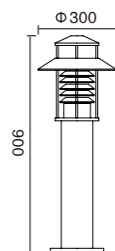

Material:

- Aluminum housing with high corrosion resistance
- PMMA/PC diffuser
- 304 stainless steel screws
- Double cable entries
- Silicone gasket

Craftwork:

- Anti ultraviolet radiation outdoor plastic powder
- Anti corrosion, anti acid and alkali

Light:

LED Module CFL E27
6w/9w/12w 13w/18w/23w

Color:

- Matt black
- Light matt grey
- Deep matt grey
- Matt coffee

AC 220V/50Hz IP55 +65°C -20°C CE CCC