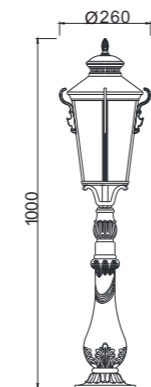

Material:

- The whole lamp is aluminum and stainless steel
- The diffuser is tempered glass
- All fasteners screws,nuts are 304 stainless steel (exposed)

Craftwork:

- Anti ultraviolet radiation outdoor plastic powder
- Anti corrosion,anti acid and alkali

Light:

LED Module 9w/12w/18w
CFL E27 16w/18w/23w

Color:

- Matt black
- Light matt grey
- Deep matt grey
- Matt coffee
- Imitation copper
- Imitation bronze

AC 220V/50Hz IP55 +65°C -20°C CE CCC

WD-C285

Material:

- The whole lamp is all aluminum products
- The diffuser is PC/PMMA
- All fasteners screws,nuts are 304 stainless steel (exposed)

Craftwork:

- Anti ultraviolet radiation outdoor plastic powder
- Anti corrosion,anti acid and alkali

Light:

LED Module 9w/12w
CFL E27 16w/18w/23w

Color:

- Matt black
- Light matt grey
- Deep matt grey
- Matt coffee
- Imitation copper
- Imitation bronze

AC 220V/50Hz IP55 +65°C -20°C CE CCC