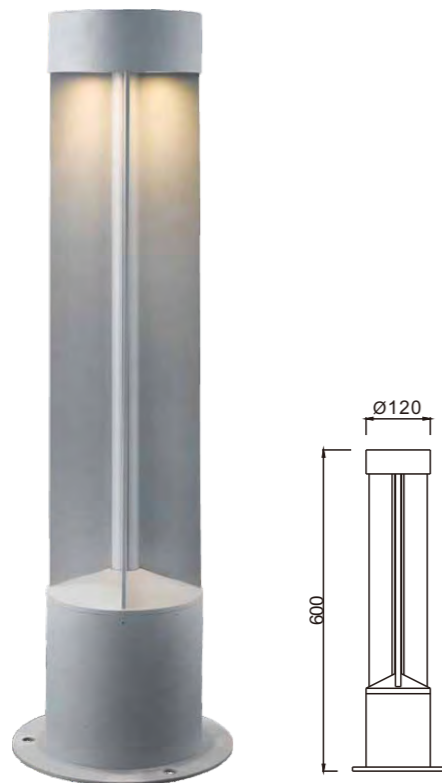

WD-C253

Material:

- The whole lamp is aluminium or stainless steel
- The diffuser is tempered glass
- All fasteners screws,nuts are 304 stainless steel (exposed)

Craftwork:

- Anti ultraviolet radiation outdoor plastic powder

Light:

LED Module COB LED
6w/9w/12w 5w/10w/15w

Color:

- Matt black
- Light matt grey
- Deep matt grey
- Matt coffee

AC 220V/50Hz IP55 +65°C -20°C CE CCC