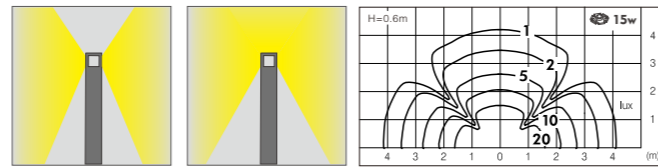

AC 220V/50Hz IP55 +65°C -20°C CE CCC

WD-C126

Material:

- The whole lamp is all aluminum products
- The diffuser is PMMA/PC
- All fasteners screws,nuts are 304 stainless steel (exposed)

Craftwork:

- Anti ultraviolet radiation outdoor plastic powder
- Anti corrosion,anti acid and alkali