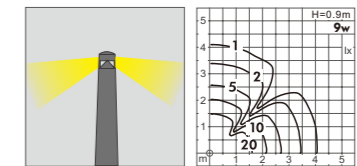

WD-C020

WD-C503