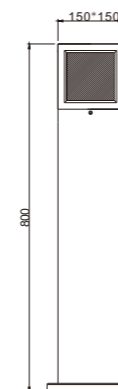

Color:

- Matt black
- Light matt grey
- Deep matt grey
- Matt coffee

AC 220V/50Hz IP55 +65°C -20°C CE CCC

WD-C275