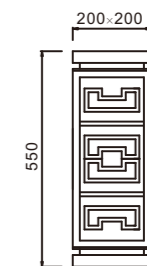

WD-C308

Material:

- The whole lamp is aluminum and stainless steel
- The diffuser is scaliola/PMMA
- All fasteners screws,nuts are 304 stainless steel (exposed)

Craftwork:

- Anti ultraviolet radiation outdoor plastic powder
- Anti corrosion,anti acid and alkali

Light:

3x8w SMD LED 23w/36w CFL E27

Color:

- Matt black
- Light matt grey
- Deep matt grey
- Matt coffee
- Imitation copper
- Imitation bronze

AC 220V/50Hz IP55 +65°C -20°C CE CCC