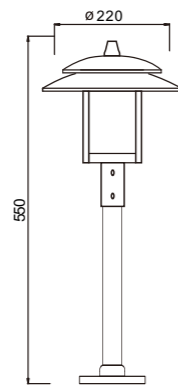

WD-C175-A

Material:

- The whole lamp is all aluminum products
- The diffuser is PMMA/scaliola
- All fasteners screws,nuts are 304 stainless steel (exposed)

Craftwork:

- Anti ultraviolet radiation outdoor plastic powder
- Anti corrosion,anti acid and alkali

Light:

LED Module
3w

Color:

- Matt black
- Light matt grey
- Deep matt grey
- Matt coffee
- Imitation copper
- Imitation bronze

AC 220V/50Hz IP55 +65°C -20°C CE CCC

Material:

- The whole lamp is all aluminum products
- The diffuser is PMMA/PC
- All fasteners screws,nuts are 304 stainless steel (exposed)

Craftwork:

- Anti ultraviolet radiation outdoor plastic powder
- Anti corrosion,anti acid and alkali

Light:

LED Module
3w

Color:

- Matt black
- Light matt grey
- Deep matt grey
- Matt coffee
- Imitation copper
- Imitation bronze

AC 220V/50Hz IP55 +65°C -20°C CE CCC