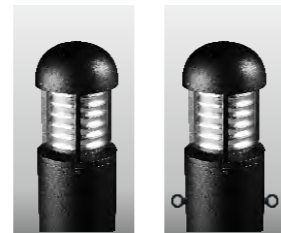

AC 220V/50Hz IP55 +65°C -20°C CE CCC

WD-C020

WD-C503

WD-C292

Material:

- Aluminum or stainless steel housing with high corrosion
- PMMA/PC diffuser
- 304 stainless steel screws
- Double cable entries
- Silicone gasket