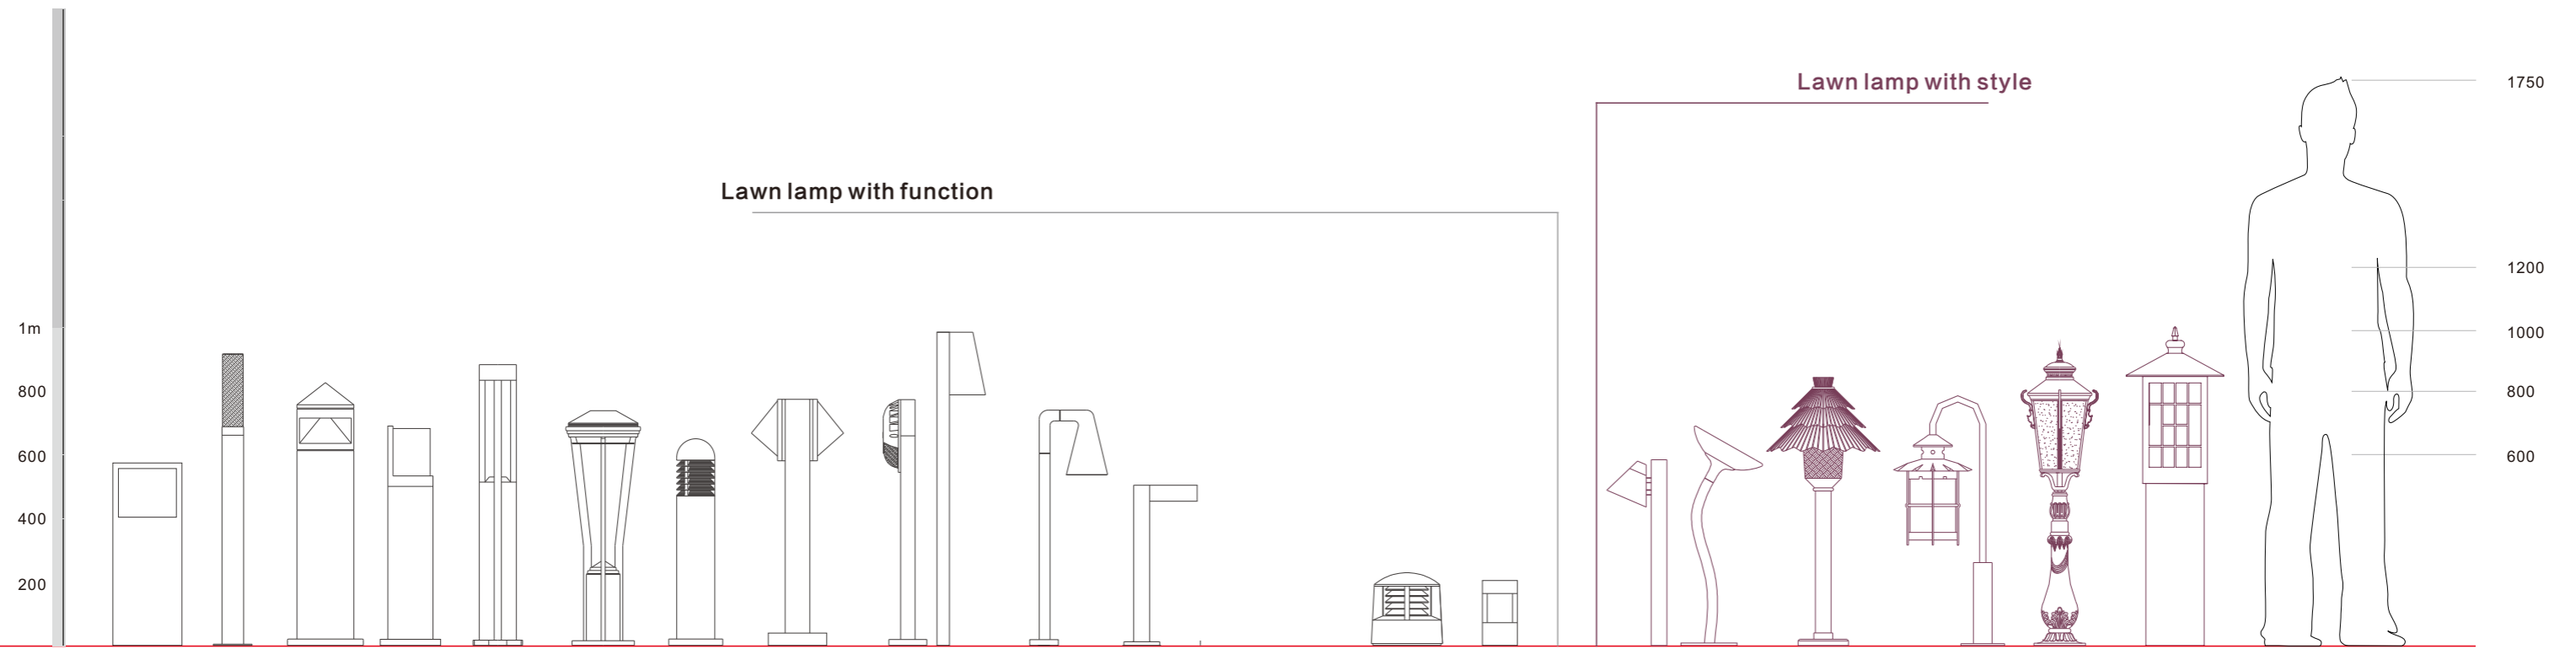

Lawn lamp with function

Lawn lamp with style

Light Source

-  LED Module
-  COB LED
-  CFL E27

*Alternative light sources

Colour Temperature

- CCT **3000k**
- CCT **4000k**
- CCT **5000k**
- CCT **6000k**

*Optional color temperature