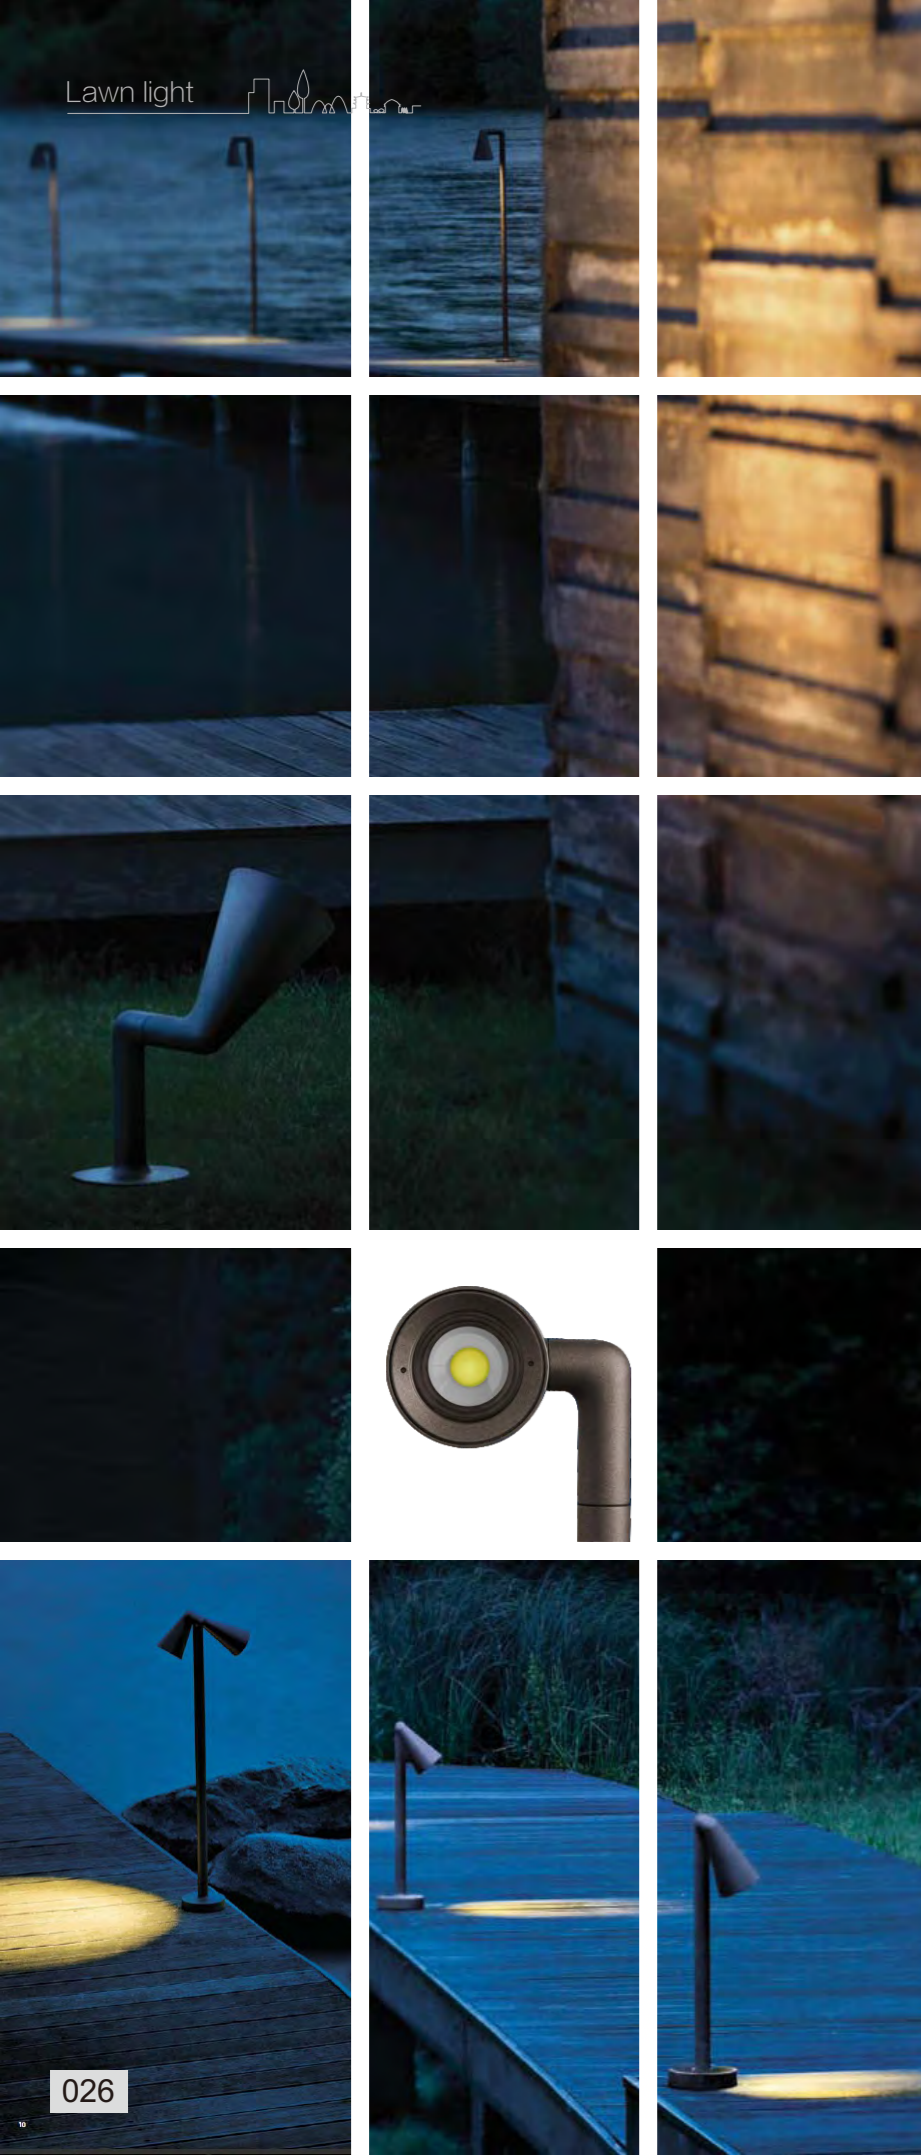

Light:

LED Module
6w/9w/12w

Color:

- Matt black
- Light matt grey
- Deep matt grey
- Matt coffee

AC 220V/50Hz IP55 +65°C -20°C CE CCC

• Can choose a different light

• Customizable light pole size

Material: