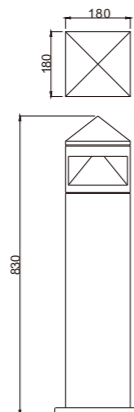

Material:

- The whole lamp is all aluminum products
- The diffuser is tempered glass
- All fasteners screws,nuts are 304 stainless steel (exposed)

Craftwork:

- Anti ultraviolet radiation outdoor plastic powder
- Anti corrosion,anti acid and alkali

Light:

COB LED
10w/15w/20w

Color:

- Matt black
- Light matt grey
- Deep matt grey
- Matt coffee

AC 220V/50Hz IP55 +65°C -20°C CE CCC

WD-C230