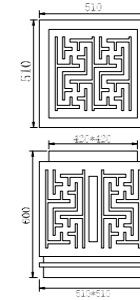

WD-C237

Material:

- The whole lamp is aluminum and stainless steel
- The diffuser is scaliola/PMMA
- All fasteners screws,nuts are 304 stainless steel (exposed)

Craftwork:

- Anti ultraviolet radiation outdoor plastic powder
- Anti corrosion,anti acid and alkali

Light:

3x8w SMD LED 23w/36w CFL E27

Color:

- Matt black
- Light matt grey
- Deep matt grey
- Matt coffee
- Imitation copper
- Imitation bronze

AC 220V/50Hz IP55 +65°C -20°C CE CCC