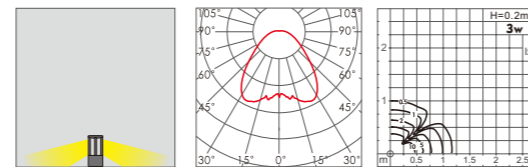

Material:

- The whole lamp is all aluminum products
- The diffuser is tempered glass
- All fasteners screws,nuts are 304 stainless steel (exposed)

Craftwork:

- Anti ultraviolet radiation outdoor plastic powder
- Anti corrosion,anti acid and alkali

Light:

LED Module COB LED
3w/6w/9w 5w/10w/20w

Color:

- Matt black
- Light matt grey
- Deep matt grey
- Matt coffee

AC 220V/50Hz IP55 +65°C -20°C CE