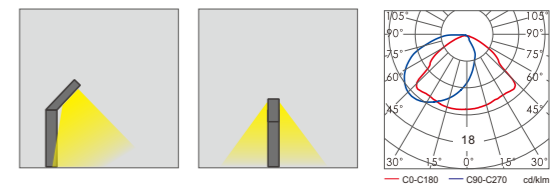

Material:

- The whole lamp is all aluminum products
- The diffuser is tempered glass
- All fasteners screws,nuts are 304 stainless steel (exposed)

Craftwork:

- Anti ultraviolet radiation outdoor plastic powder
- Anti corrosion,anti acid and alkali

Light:

LED Module
6w/9w/12w

Color:

- Matt black
- Light matt grey
- Deep matt grey
- Matt coffee
- Wood grain

AC 220V/50Hz IP55 +65°C -20°C CE CCC

Material:

- The whole lamp is all aluminum products
- The diffuser is PC
- All fasteners screws,nuts are 304 stainless steel (exposed)

Craftwork:

- Anti ultraviolet radiation outdoor plastic powder
- Anti corrosion,anti acid and alkali

Light:

LED Module
6w/9w

Color:

- Matt black
- Light matt grey
- Deep matt grey
- Matt coffee

AC 220V/50Hz IP55 +65°C -20°C CE CCC