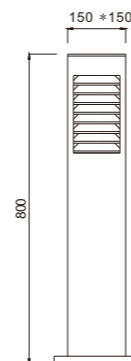

Light:

COB LED
10w/15w/20w

Color:

- Matt black
- Light matt grey
- Deep matt grey
- Matt coffee

AC 220V/50Hz IP55 +65°C -20°C CE CCC

WD-C230

Material:

- The whole lamp is all aluminum products
- The diffuser is PMMA/Stainless glass
- All fasteners screws,nuts are 304 stainless steel (exposed)