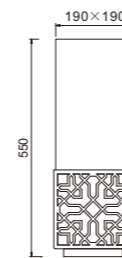

WD-B511

Material:

- The whole lamp is all stainless steel/copper products
- The diffuser is PMMA/scaliola
- All fasteners screws,nuts are 304 stainless steel (exposed)

Craftwork:

- Anti ultraviolet radiation outdoor plastic powder
- Anti corrosion,anti acid and alkali

Light:

- LED Module
- 3w/6w

Color:

- Matt black
- Light matt grey
- Deep matt grey
- Matt coffee
- Imitation copper
- Imitation bronze

AC 220V/50Hz IP65 +65°C -20°C CE CCC