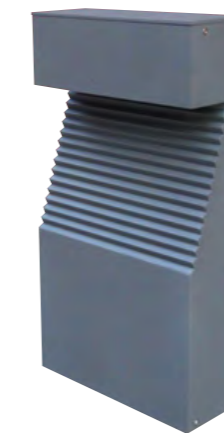

Color:

- Matt black
- Light matt grey
- Deep matt grey
- Matt coffee

AC 220V/50Hz IP55 +65°C -20°C CE

WD-C114