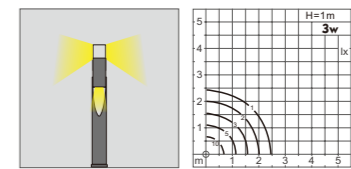

Light:

LED Module 5w/10w CFL E27 16w/18w/23w

Color:

- Matt black
- Light matt grey
- Deep matt grey
- Matt coffee

AC 220V/50Hz IP55 +65°C -20°C CE CCC

WD-C030

Material:

- Aluminum housing with high corrosion resistance
- PMMA/PC diffuser
- 304 stainless steel screws
- Double cable entries
- Silicone gasket