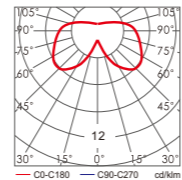

Material:

- The whole lamp is all stainless steel
- The diffuser is PMMA/scaliola
- All fasteners screws,nuts are 304 stainless steel (exposed)

Craftwork:

- Anti ultraviolet radiation outdoor plastic powder
- Anti corrosion,anti acid and alkali

Light:

LED Module CFL E27
9w/12w/18w 18w/23w/36w

Color:

- Matt black
- Light matt grey
- Deep matt grey
- Matt coffee
- Imitation copper
- Imitation bronze

AC 220V/50Hz IP55 +65°C -20°C CE CCC