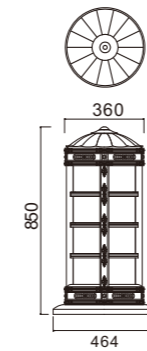

WD-C260

Light:

SMD LED CFL E27 T5
3x12w   **23w/36w**   **3x14w**

Color:

- Matt black
- Light matt grey
- Deep matt grey
- Matt coffee
- Imitation copper
- Imitation bronze