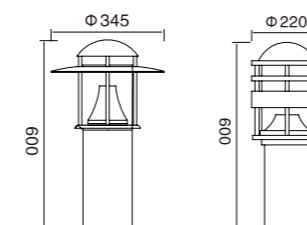

Material:

- Aluminum housing with high corrosion resistance
- PMMA/PC diffuser
- 304 stainless steel screws
- Double cable entries
- Silicone gasket

Craftwork:

- Anti ultraviolet radiation outdoor plastic powder
- Anti corrosion, anti acid and alkali

Light:

LED Module CFL E27
6w/9w/12w 13w/18w

Color:

- Matt black
- Light matt grey
- Deep matt grey
- Matt coffee
- Wood grain

AC 220V/50Hz IP55 +65°C -20°C CE CCC