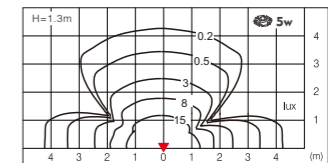

Light:

LED Module COB LED
6w/9w/12w 5w/10w/15w

Color:

- Matt black
- Light matt grey
- Deep matt grey
- Matt coffee

AC 220V/50Hz IP55 +65°C -20°C CE CCC

WD-C239

Material:

- The whole lamp is all aluminum products
- The diffuser is tempered glass
- All fasteners screws,nuts are 304 stainless steel (exposed)