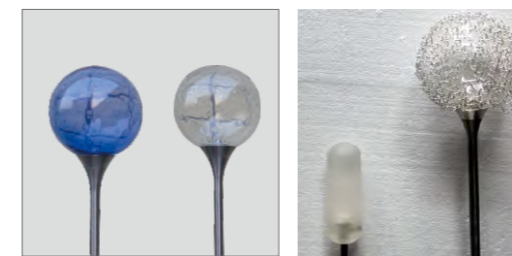

*Lamp holder can choose extrusion glass/PMMA rod;