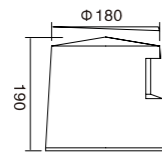

Light:

LED Module CFL E27
6w/9w/12w 13w/16w

Color:

- Matt black
- Light matt grey
- Deep matt grey
- Matt coffee

AC 220V/50Hz IP55 +65°C -20°C CE

WD-C097

Material:

- The whole lamp is all aluminum products
- The diffuser is PMMA/PC
- All fasteners screws,nuts are 304 stainless steel (exposed)