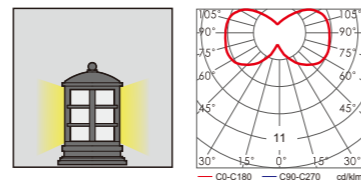

Material:

- The whole lamp is aluminum and stainless steel
- The diffuser is scaliola/PMMA
- All fasteners screws,nuts are 304 stainless steel (exposed)

Craftwork:

- Anti ultraviolet radiation outdoor plastic powder
- Anti corrosion,anti acid and alkali

Light:

3x8w SMD LED 23w/36w CFL E27 3x14w T5

Color:

- Matt black
- Light matt grey
- Deep matt grey
- Matt coffee
- Imitation copper
- Imitation bronze

AC 220V/50Hz IP55 +65°C -20°C CE CCC