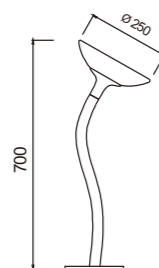

Material:

- The whole lamp is aluminum and stainless steel
- The diffuser is PC
- All fasteners screws,nuts are 304 stainless steel (exposed)

Craftwork:

- Anti ultraviolet radiation outdoor plastic powder
- Anti corrosion,anti acid and alkali

Light:

LED Module Solar Energy
3w-6w 2w/2.5w

Color:

- Matt black
- Light matt grey
- Deep matt grey
- Matt coffee

AC 220V/50Hz IP55 +50°C - 5°C CE CCC