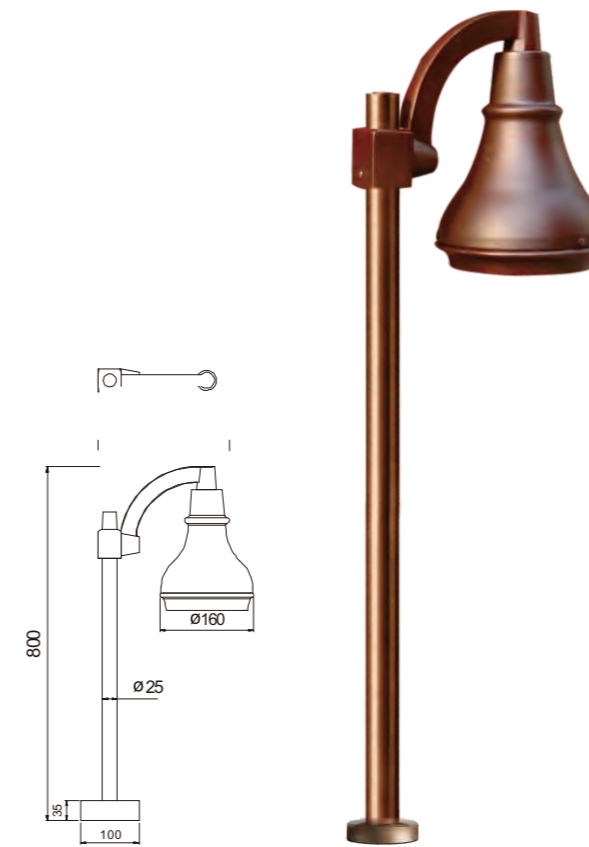

WD-C303

Material:

- The whole lamp is all aluminum products
- The diffuser is tempered glass
- All fasteners screws,nuts are 304 stainless steel (exposed)

Craftwork:

- Anti ultraviolet radiation outdoor plastic powder
- Anti corrosion,anti acid and alkali

Light:

LED Module
3w/6w/9w

Color:

- Matt black
- Light matt grey
- Deep matt grey
- Matt coffee
- Imitation copper
- Imitation bronze

AC 220V/50Hz IP55 +65°C -20°C CE CCC

WD-C233

Material:

- The whole lamp is aluminum and hot dip galvanized steel pipe
- The diffuser is tempered glass
- All fasteners screws,nuts are 304 stainless steel (exposed)