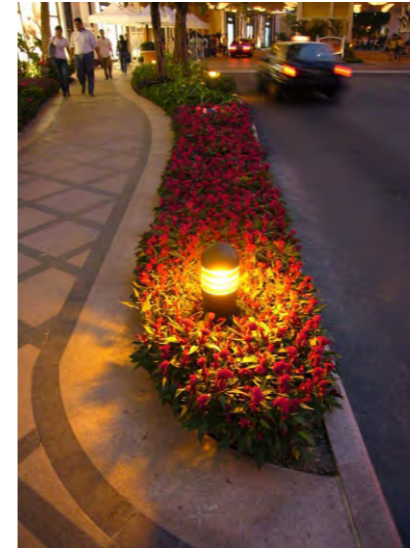

Material:

- Aluminum housing with high corrosion resistance
- diffuser PMMA/PC
- 304 stainless steel screws
- Double cable entries
- Silicone gasket

Craftwork:

- Anti ultraviolet radiation outdoor plastic powder
- Anti corrosion, anti acid and alkali

Light:

LED Module CFL E27
6w/9w/12w 16w/18w/23w

Color:

- Matt black
- Light matt grey
- Deep matt grey
- Matt coffee

AC 220V/50Hz IP55 +65°C -20°C CE

Material:

- Aluminum housing with high corrosion resistance
- diffuser PMMA/PC
- 304 stainless steel screws
- Double cable entries
- Silicone gasket

Craftwork:

- Anti ultraviolet radiation outdoor plastic powder
- Anti corrosion, anti acid and alkali

Light:

LED Module CFL E27
6w/9w/12w 16w/18w/23w

Color:

- Matt black
- Light matt grey
- Deep matt grey
- Matt coffee

AC 220V/50Hz IP55 +65°C -20°C CE