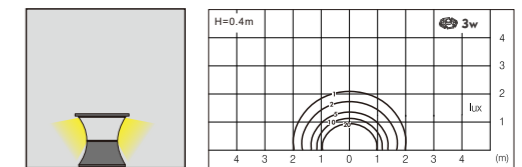

Light:

LED Module
3w/6w/12w

Color:

- Matt black
- Light matt grey
- Deep matt grey
- Matt coffee
- Imitation copper
- Imitation bronze

AC 220V/50Hz IP55 +65°C -20°C CE CCC

WD-C318

WD-C197

WD-C297