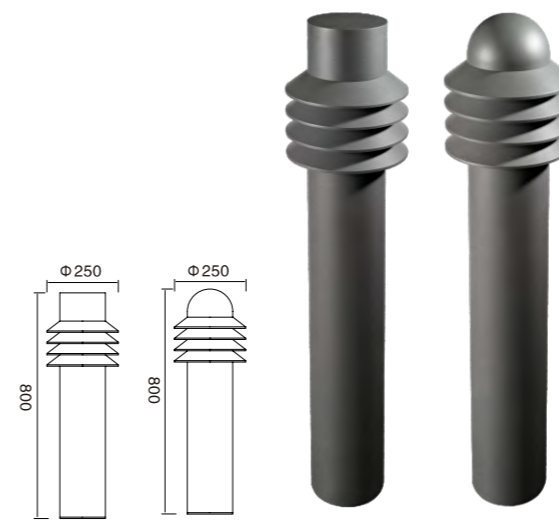

Light:

LED Module
6w/9w/12w

Color:

- Matt black
- Light matt grey
- Deep matt grey
- Matt coffee

AC 220V/50Hz IP55 +65°C -20°C CE CCC

WD-C073

Material:

- Aluminum housing with high corrosion resistance
- PMMA diffuser
- 304 stainless steel screws
- Double cable entries
- Silicone gasket