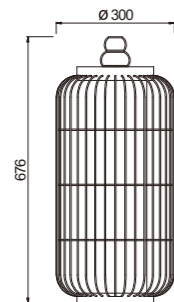

Material:

- The whole lamp is all stainless steel/hot dip zinc steel galvanized steel pipe
- The diffuser is PMMA/scaliola
- All fasteners screws,nuts are 304 stainless steel (exposed)

Craftwork:

- Anti ultraviolet radiation outdoor plastic powder
- Anti corrosion,anti acid and alkali

Light:

LED Module
3w/6w/12w

Color:

- Matt black
- Light matt grey
- Deep matt grey
- Matt coffee
- Imitation copper
- Imitation bronze

AC 220V/50Hz IP55 +65°C -20°C CE CCC

WD-C197