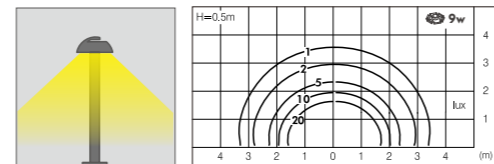

Material:

- Aluminum housing with high corrosion resistance
- PC diffuser
- 304 stainless steel screws
- Double cable entries
- Silicone gasket

Craftwork:

- Anti ultraviolet radiation outdoor plastic powder
- Anti corrosion, anti acid and alkali

Light:

LED Module
6w/9w/12w

Color:

- Matt black
- Light matt grey
- Deep matt grey
- Matt coffee

AC 220V/50Hz IP55 +65°C -20°C CE CCC

WD-C073