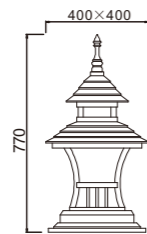

WD-C304

WD-C281

WD-C215

WD-C307

Material:

- The whole lamp is whole aluminum or import anticorrosive wood products
- The diffuser is tempered glass
- All fasteners screws,nuts are 304 stainless steel (exposed)