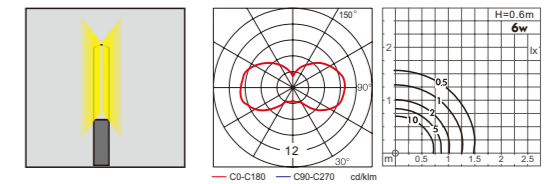

Material:

- Aluminum housing with high corrosion
- PMMA/PC diffuser
- 304 stainless steel screws
- Double cable entries
- Silicone gasket

Craftwork:

- Anti ultraviolet radiation outdoor plastic powder
- Anti corrosion, anti acid and alkali

Light:

LED Module
3w/6w/9w

Color:

- Matt black
- Light matt grey
- Deep matt grey
- Matt coffee

AC 220V/50Hz   IP55   +50°C / -5°C   CE   CCC