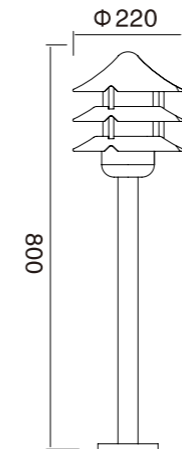

WD-C057

Material:

- The whole lamp is all aluminum products
- The diffuser is PMMA/scaliola
- All fasteners screws,nuts are 304 stainless steel (exposed)

Craftwork:

- Anti ultraviolet radiation outdoor plastic powder
- Anti corrosion,anti acid and alkali

Light:

LED Module
3w

Color:

- Matt black
- Light matt grey
- Deep matt grey
- Matt coffee
- Imitation copper
- Imitation bronze

AC 220V/50Hz IP55 +65°C -20°C CE CCC

Material:

- The whole lamp is all aluminum products
- The diffuser is PMMA/PC
- All fasteners screws,nuts are 304 stainless steel (exposed)

Craftwork:

- Anti ultraviolet radiation outdoor plastic powder
- Anti corrosion,anti acid and alkali

Light:

LED Module
3w

Color:

- Matt black
- Light matt grey
- Deep matt grey
- Matt coffee
- Imitation copper
- Imitation bronze

AC 220V/50Hz IP55 +65°C -20°C CE CCC