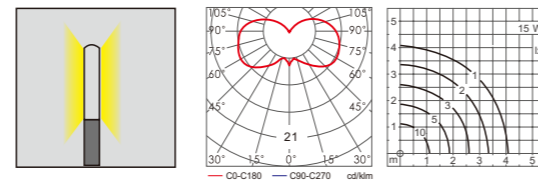

AC 220V/50Hz IP55 +65°C -20°C CE CCC

Material:

- Aluminum housing or stainless steel with high corrosion
- PMMA/PC diffuser
- 304 stainless steel screws
- Double cable entries
- Silicone gasket

Craftwork: