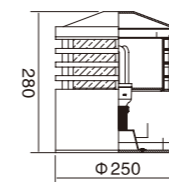

Material:

- The whole lamp is all aluminum products
- The diffuser is PMMA/PC
- All fasteners screws,nuts are 304 stainless steel (exposed)

Craftwork:

- Anti ultraviolet radiation outdoor plastic powder
- Anti corrosion,anti acid and alkali

Light:

LED Module   CFL E27
6w/9w/12w   **16w/18w/23w**

Color:

- Matt black
- Light matt grey
- Deep matt grey
- Matt coffee

AC 220V/50Hz   IP55   +65°C / -20°C   CE   CCC

WD-C094

Material:

- The whole lamp is all aluminum products
- The diffuser is PMMA/PC
- All fasteners screws,nuts are 304 stainless steel (exposed)

Craftwork:

- Anti ultraviolet radiation outdoor plastic powder
- Anti corrosion,anti acid and alkali

Light:

LED Module   CFL E27
6w/9w/12w   **16w/18w/23w**

Color:

- Matt black
- Light matt grey
- Deep matt grey
- Matt coffee

AC 220V/50Hz   IP55   +65°C / -20°C   CE   CCC