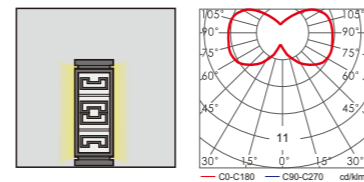

Material:

- The whole lamp is aluminum and stainless steel
- The diffuser is scaliola/PMMA
- All fasteners screws,nuts are 304 stainless steel (exposed)

Craftwork:

- Anti ultraviolet radiation outdoor plastic powder
- Anti corrosion,anti acid and alkali

Light:

3x8w SMD LED 23w/36w CFL E27

Color:

- Matt black
- Light matt grey
- Deep matt grey
- Matt coffee
- Imitation copper
- Imitation bronze

AC 220V/50Hz IP55 +65°C -20°C CE CCC