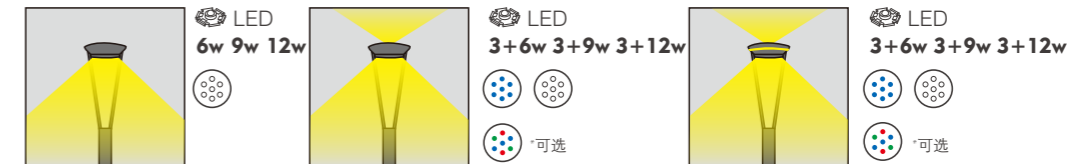

WD-C227

Material:

- Aluminum housing with high corrosion resistance
- Tempered glass
- 304 stainless steel screws
- Double cable entries
- Silicone gasket

Craftwork:

- Anti ultraviolet radiation outdoor plastic powder
- Anti corrosion, anti acid and alkali

Light:

LED Module CFL E27
6w/9w/12w 9w/13w/16w

Color:

- Matt black
- Light matt grey
- Deep matt grey
- Matt coffee

AC 220V/50Hz IP55 +65°C -20°C CE CCC

Material:

- Aluminum housing with high corrosion resistance
- Tempered glass
- 304 stainless steel screws
- Double cable entries
- Silicone gasket

Craftwork:

- Anti ultraviolet radiation outdoor plastic powder
- Anti corrosion, anti acid and alkali

Light:

LED Module
12w/3+6w/3+9w/3+12w

Color:

- Matt black
- Light matt grey
- Deep matt grey
- Matt coffee

AC 220V/50Hz IP55 +65°C -20°C CE CCC