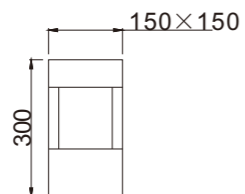

WD-C240

Material:

- The whole lamp is all aluminum products
- The diffuser is tempered glass
- All fasteners screws,nuts are 304 stainless steel (exposed)

Craftwork:

- Anti ultraviolet radiation outdoor plastic powder
- Anti corrosion,anti acid and alkali

Light:

LED Module COB LED
3w/6w/9w 5w/10w/20w

Color:

- Matt black
- Light matt grey
- Deep matt grey
- Matt coffee

AC 220V/50Hz IP55 +65°C -20°C CE

Material:

- The whole lamp is all aluminum products
- The diffuser is PMMA
- All fasteners screws,nuts are 304 stainless steel (exposed)

Craftwork:

- Anti ultraviolet radiation outdoor plastic powder
- Anti corrosion,anti acid and alkali

Light:

LED Module CFL E27
6w/9w/12w 13w/16w

Color:

- Matt black
- Light matt grey
- Deep matt grey
- Matt coffee

AC 220V/50Hz IP55 +65°C -20°C CE