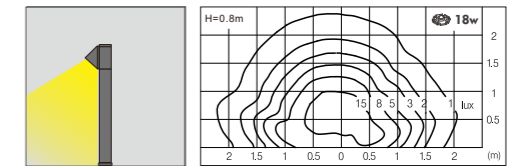

WD-C250-2

WD-C250