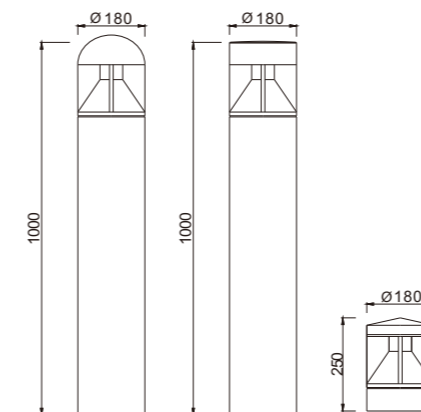

Color:

- Matt black
- Light matt grey
- Deep matt grey
- Matt coffee

AC 220V/50Hz IP55 +65°C -20°C CE CCC

WD-C038