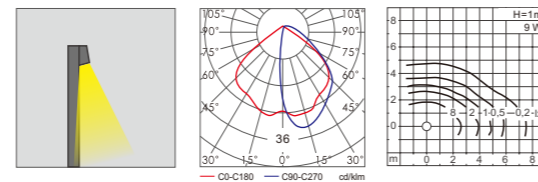

AC 220V/50Hz IP55 +65°C -20°C CE CCC

WD-C086-A WD-C086-B

Material:

- The whole lamp is all aluminum products
- The diffuser is tempered glass
- All fasteners screws,nuts are 304 stainless steel (exposed)