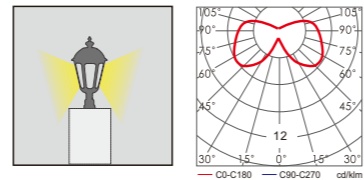

Light:

● CFL E27
13w/16w/18w

Color:

- Matt black
- Light matt grey
- Deep matt grey
- Matt coffee
- Imitation copper
- Imitation bronze

AC 220V/50Hz IP55 +50°C - 5°C CE CCC

WD-C186

WD-C380

Material: