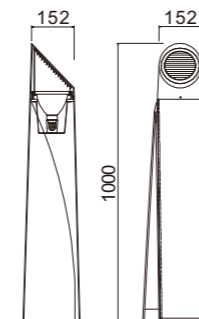

AC 220V/50Hz IP65 +65°C -20°C CE CCC

WD-C283

Material:

- The whole lamp is all aluminum products
- The diffuser is tempered glass+PMMA
- All fasteners screws,nuts are 304 stainless steel (exposed)

Craftwork: