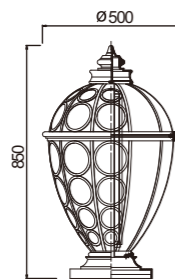

WD-C190

Light:

3x8w SMD LED 23w/36w CFL E27 3x14w T5

Color:

- Matt black
- Light matt grey
- Deep matt grey
- Matt coffee
- Imitation copper
- Imitation bronze