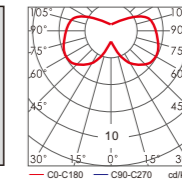

Light:

LED Module CFL E27
9w/12w/18w 18w/23w/36w

Color:

- Matt black
- Light matt grey
- Deep matt grey
- Matt coffee
- Imitation copper
- Imitation bronze

AC 220V/50Hz IP55 +65°C -20°C CE CCC

WD-C366

Material: