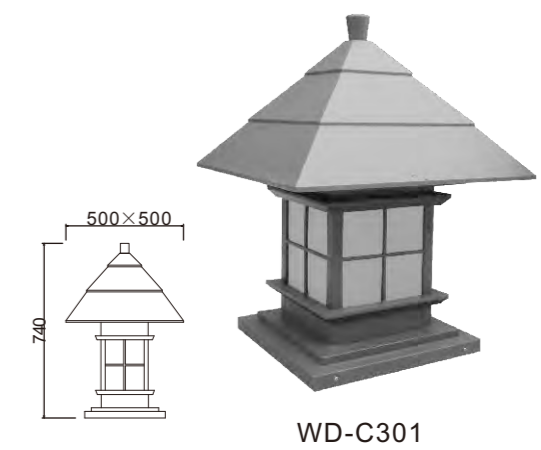

Light:

LED Module CFL E27
3w/6w/9w **16w/18w/23w**

Color:

- Matt black
- Light matt grey
- Deep matt grey
- Matt coffee
- Imitation copper
- Imitation bronze

AC 220V/50Hz IP55 +50°C - 5°C CE CCC

WD-C306

WD-C301