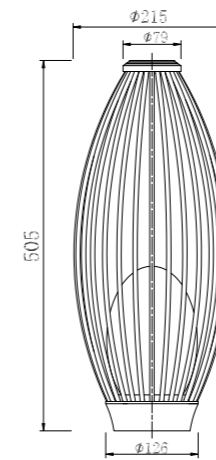

WD-C316

Material:

- The whole lamp is all stainless steel/hot dip zinc steel galvanized steel pipe
- The diffuser is PMMA/scaliola
- All fasteners screws,nuts are 304 stainless steel (exposed)

Craftwork:

- Anti ultraviolet radiation outdoor plastic powder
- Anti corrosion,anti acid and alkali

Light:

LED Module
3w/6w/12w

Color:

- Matt black
- Light matt grey
- Deep matt grey
- Matt coffee
- Imitation copper
- Imitation bronze

AC 220V/50Hz IP55 +65°C -20°C CE CCC