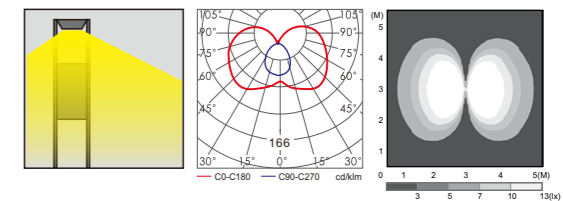

Light:

LED Module 6w/9w/12w CFL E27 13w/16w/18w

Color:

- Matt black
- Light matt grey
- Deep matt grey
- Matt coffee

AC 220V/50Hz IP55 +65°C -20°C CE CCC

WD-C168

Material:

- The whole lamp is aluminum and stainless steel
- The diffuser is PC
- All fasteners screws,nuts are 304 stainless steel (exposed)