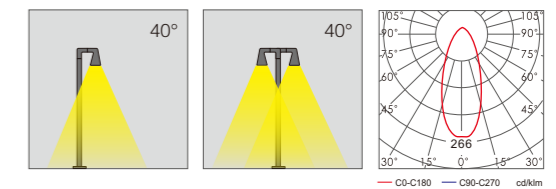

Light:

LED Module
6w/9w/12w

Color:

- Matt black
- Light matt grey
- Deep matt grey
- Matt coffee

AC 220V/50Hz IP55 +65°C -20°C CE CCC

• Can choose a different light

• Customizable light pole size

Material: