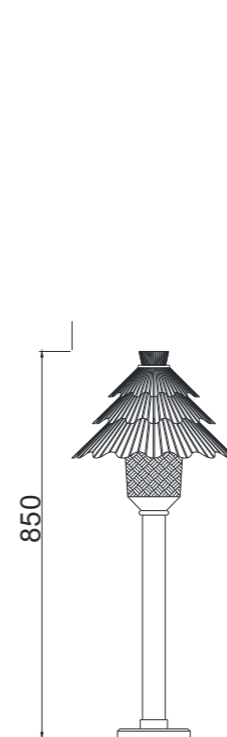

WD-C481

Material:

- The whole lamp is all aluminum products
- The diffuser is PMMA/PC
- All fasteners screws,nuts are 304 stainless steel (exposed)

Craftwork:

- Anti ultraviolet radiation outdoor plastic powder
- Anti corrosion,anti acid and alkali

Light:

LED Module
3w

Color:

- Matt black
- Light matt grey
- Deep matt grey
- Matt coffee
- Imitation copper
- Imitation bronze

AC 220V/50Hz IP55 +65°C -20°C CE CCC