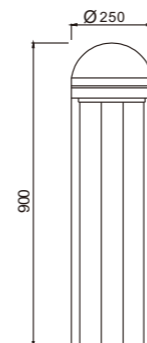

Light:

LED Module
6w/9w/12w

Color:

- Matt black
- Light matt grey
- Deep matt grey
- Matt coffee

AC 220V/50Hz IP55 +65°C -20°C CE CCC

WD-C251

Material:

- The whole lamp is all aluminum products
- The diffuser is tempered glass
- All fasteners screws,nuts are 304 stainless steel (exposed)