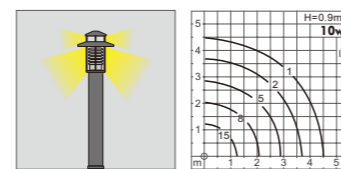

WD-C012

Material:

- Aluminum housing with high corrosion resistance
- PMMA/PC diffuser
- 304 stainless steel screws
- Double cable entries
- Silicone gasket

Craftwork:

- Anti ultraviolet radiation outdoor plastic powder
- Anti corrosion, anti acid and alkali

Light:

LED Module CFL E27
6w/9w/12w 13w/18w/23w

Color:

- Matt black
- Light matt grey
- Deep matt grey
- Matt coffee

AC 220V/50Hz IP55 +65°C -20°C CE CCC

Material:

- Aluminum housing with high corrosion resistance
- PMMA/PC diffuser
- 304 stainless steel screws
- Double cable entries
- Silicone gasket

Craftwork:

- Anti ultraviolet radiation outdoor plastic powder
- Anti corrosion, anti acid and alkali

Light:

LED Module CFL E27
6w/9w/12w 13w/18w

Color:

- Matt black
- Light matt grey
- Deep matt grey
- Matt coffee
- Wood grain

AC 220V/50Hz IP55 +65°C -20°C CE CCC