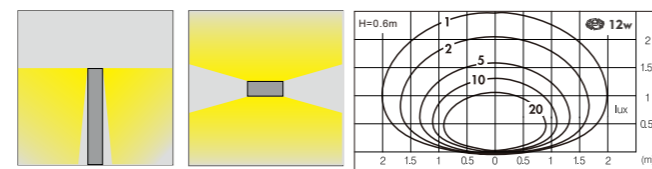

Material:

- The whole lamp is aluminum and stainless steel
- The diffuser is PMMA/tempered glass
- All fasteners screws,nuts are 304 stainless steel (exposed)

Craftwork:

- Anti ultraviolet radiation outdoor plastic powder
- Anti corrosion,anti acid and alkali

Light:

LED Module
6w/9w/12w

Color:

- Matt black
- Light matt grey
- Deep matt grey
- Matt coffee

AC 220V/50Hz IP55 +65°C -20°C CE CCC