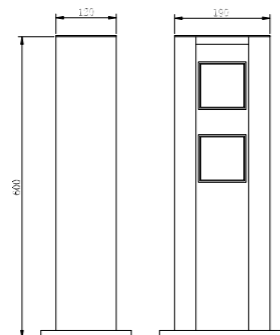

Model:

- Outdoor connector socket

WD-C513

Material:

- The shell is stainless steel
- The schneider accessory/the TCL switch socket
- All fasteners screws,nuts are 304 stainless steel (exposed)

Craftwork:

- Anti ultraviolet radiation outdoor plastic powder
- Anti corrosion,anti acid and alkali

Color:

- Matt black
- Light matt grey
- Deep matt grey
- Matt coffee
- Grass green