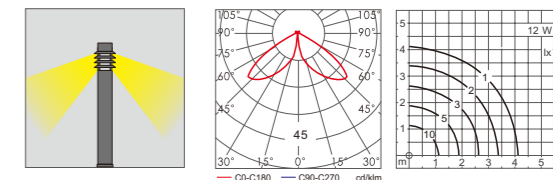

Light:

LED Module
6w/9w/12w

Color:

- Matt black
- Light matt grey
- Deep matt grey
- Matt coffee

AC 220V/50Hz IP55 +65°C -20°C CE CCC

WD-C073

Material:

- Aluminum housing with high corrosion resistance
- PMMA diffuser
- 304 stainless steel screws
- Double cable entries
- Silicone gasket