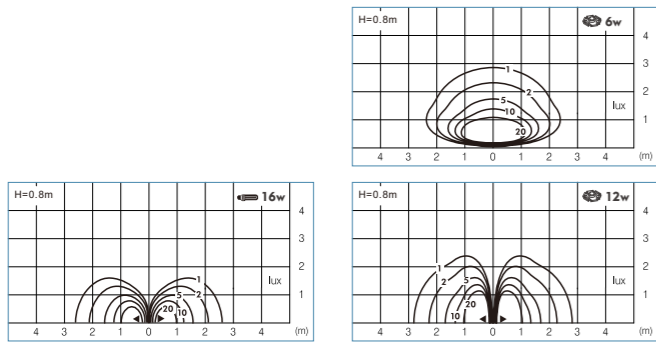

AC 220V/50Hz IP55 +65°C -20°C CE CCC

WD-C449

WD-C449-2

Material:

- The whole lamp is aluminum and stainless steel
- The diffuser is PC
- All fasteners screws,nuts are 304 stainless steel (exposed)

Craftwork: