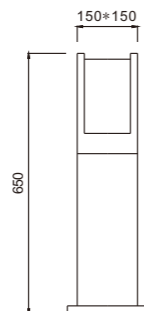

WD-C146

Material:

- The whole lamp is all aluminum products
- The diffuser is PMMA/scaliola
- All fasteners screws,nuts are 304 stainless steel (exposed)

Craftwork:

- Anti ultraviolet radiation outdoor plastic powder
- Anti corrosion,anti acid and alkali

Light:

LED Module CFL E27
6w/9w **16w/18w/23w**

Color:

- Matt black
- Light matt grey
- Deep matt grey
- Matt coffee

AC 220V/50Hz IP55 +65°C -20°C CE CCC