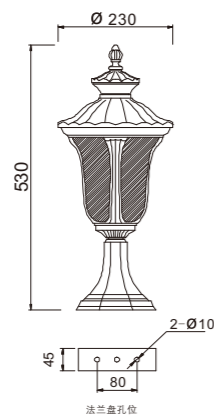

WD-C291

WD-C236

Material:

- The whole lamp is whole die-casting aluminum products
- The diffuser is pumping glass/PMMA
- All fasteners screws,nuts are 304 stainless steel (exposed)

Craftwork:

- Anti ultraviolet radiation outdoor plastic powder
- Anti corrosion,anti acid and alkali