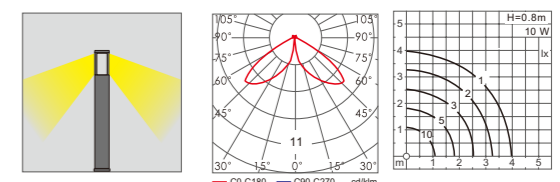

Light:

COB LED
10w/15w/20w

Color:

- Matt black
- Light matt grey
- Deep matt grey
- Matt coffee

AC 220V/50Hz IP55 +65°C -20°C CE CCC

WD-C230

Material:

- The whole lamp is all aluminum products
- The diffuser is PMMA/Stainless glass
- All fasteners screws,nuts are 304 stainless steel (exposed)