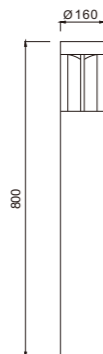

AC 220V/50Hz IP55 +65°C -20°C CE

WD-C501

WD-C239-B

WD-C243

Material:

- Aluminum housing with high corrosion resistance
- Tempered glass diffuser
- 304 stainless steel screws
- Double cable entries
- Silicone gasket