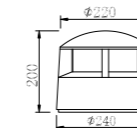

Light:

LED Module COB LED
3w/6w/9w 5w/10w/20w

Color:

- Matt black
- Light matt grey
- Deep matt grey
- Matt coffee

AC 220V/50Hz IP55 +65°C -20°C CE

WD-C108

WD-C091

Material: