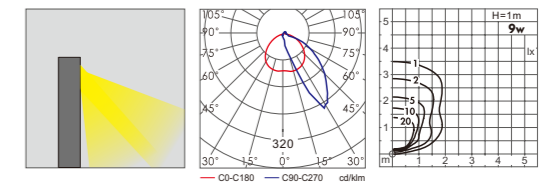

Material:

- The whole lamp is aluminum and stainless steel
- The diffuser is tempered glass
- All fasteners screws,nuts are 304 stainless steel (exposed)

Craftwork:

- Anti ultraviolet radiation outdoor plastic powder
- Anti corrosion,anti acid and alkali

Light:

LED Module COB LED
6w/9w **5w/10w**

Color:

- Matt black
- Light matt grey
- Deep matt grey
- Matt coffee

AC 220V/50Hz IP55 +65°C -20°C CE