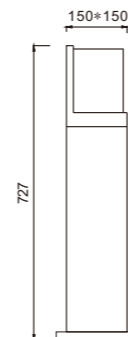

AC 220V/50Hz IP55 +65°C -20°C CE CCC

WD-C145

Material:

- The whole lamp is all aluminum products
- The diffuser is PMMA/scaliola
- All fasteners screws,nuts are 304 stainless steel (exposed)

Craftwork:

- Anti ultraviolet radiation outdoor plastic powder
- Anti corrosion,anti acid and alkali