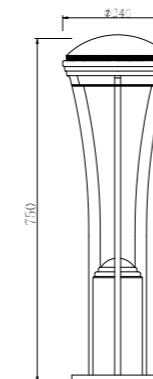

Material:

- Aluminum housing with high corrosion resistance
- Tempered glass
- 304 stainless steel screws
- Double cable entries
- Silicone gasket

Craftwork:

- Anti ultraviolet radiation outdoor plastic powder
- Anti corrosion, anti acid and alkali

Light:

LED Module
12w/3+6w/3+9w/3+12w

Color:

- Matt black
- Light matt grey
- Deep matt grey
- Matt coffee

AC 220V/50Hz IP55 +65°C -20°C CE CCC