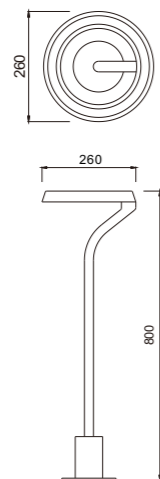

Light:

LED Module
12w/3+6w/3+9w/3+12w

Color:

- Matt black
- Light matt grey
- Deep matt grey
- Matt coffee

AC 220V/50Hz IP55 +65°C -20°C CE CCC

Material:

- Aluminum housing with high corrosion resistance
- PMMA diffuser
- 304 stainless steel screws
- Double cable entries
- Silicone gasket