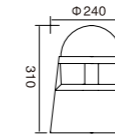

Material:

- The whole lamp is all aluminum products
- The diffuser is tempered glass
- All fasteners screws,nuts are 304 stainless steel (exposed)

Craftwork:

- Anti ultraviolet radiation outdoor plastic powder
- Anti corrosion,anti acid and alkali

Light:

LED Module COB LED
3w/6w/9w 5w/10w/20w

Color:

- Matt black
- Light matt grey
- Deep matt grey
- Matt coffee

AC 220V/50Hz IP55 +65°C -20°C CE

WD-C091

Material:

- The whole lamp is all aluminum products
- The diffuser is PMMA
- All fasteners screws,nuts are 304 stainless steel (exposed)

Craftwork:

- Anti ultraviolet radiation outdoor plastic powder
- Anti corrosion,anti acid and alkali

Light:

LED Module CFL E27
6w/9w/12w 13w/16w

Color:

- Matt black
- Light matt grey
- Deep matt grey
- Matt coffee

AC 220V/50Hz IP55 +65°C -20°C CE