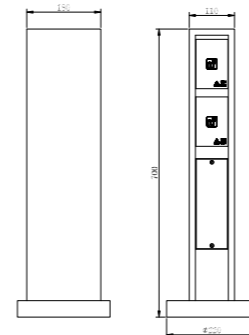

WD-C264

Material:

- The shell is stainless steel
- The schneider accessory/the TCL switch socket
- All fasteners screws,nuts are 304 stainless steel (exposed)

Craftwork:

- Anti ultraviolet radiation outdoor plastic powder
- Anti corrosion,anti acid and alkali

Color:

- Matt black
- Light matt grey
- Deep matt grey
- Matt coffee
- Grass green