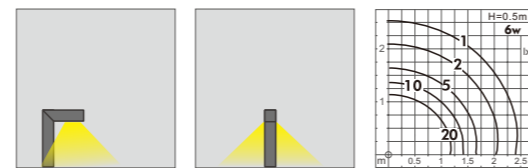

Light:

LED Module CFL E27 CDM-T G12
6w/9w/12w 16w/18w/23w 35w

Color:

- Matt black
- Light matt grey
- Deep matt grey
- Matt coffee

AC 220V/50Hz IP55 +65°C -20°C CE

WD-C114

Material:

- The whole lamp is all aluminum products
- The diffuser is tempered glass
- All fasteners screws,nuts are 304 stainless steel (exposed)