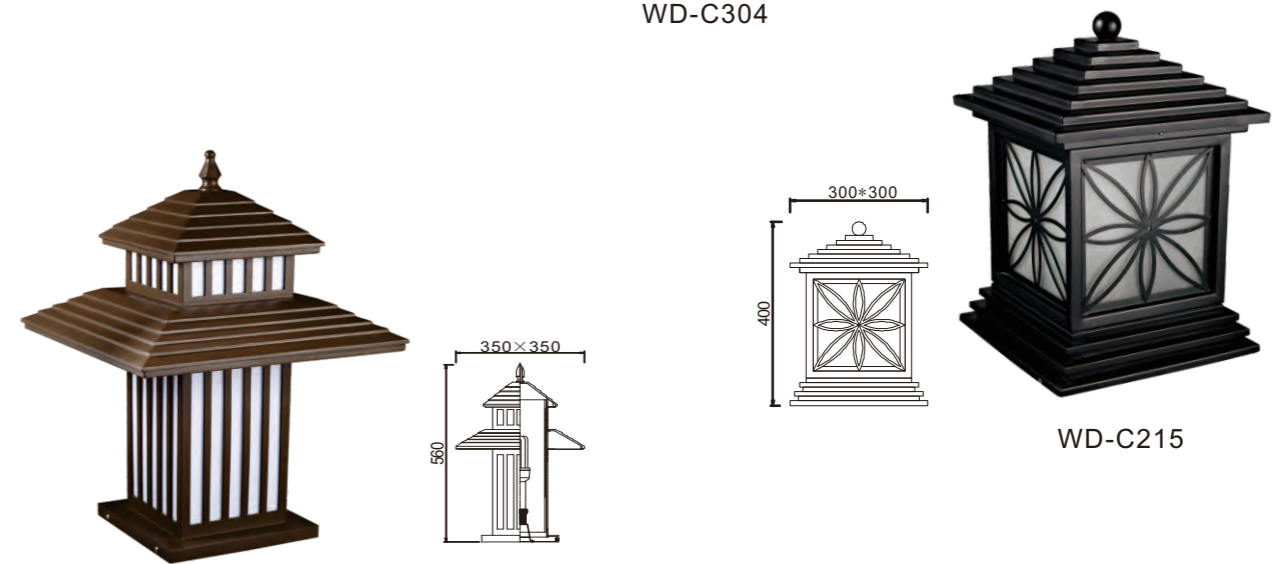

WD-C281

WD-C215