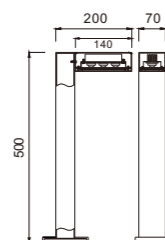

Material:

- The whole lamp is all aluminum products
- The diffuser is tempered glass
- All fasteners screws,nuts are 304 stainless steel (exposed)

Craftwork:

- Anti ultraviolet radiation outdoor plastic powder
- Anti corrosion,anti acid and alkali

Light:

LED Module
6w/9w/12w

Color:

- Matt black
- Light matt grey
- Deep matt grey
- Matt coffee
- Wood grain

AC 220V/50Hz IP55 +65°C -20°C CE CCC

WD-C294

Material:

- The whole lamp is all aluminum products
- The diffuser is PC
- All fasteners screws,nuts are 304 stainless steel (exposed)

Craftwork:

- Anti ultraviolet radiation outdoor plastic powder
- Anti corrosion,anti acid and alkali

Light:

LED Module
6w/9w

Color:

- Matt black
- Light matt grey
- Deep matt grey
- Matt coffee

AC 220V/50Hz IP55 +65°C -20°C CE CCC