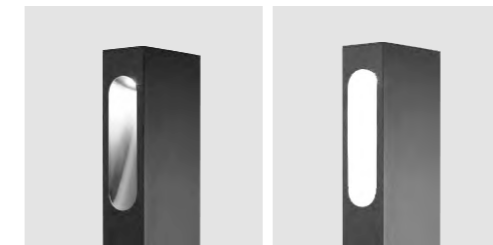

AC 220V/50Hz IP55 +65°C -20°C CE CCC

WD-C278-A

WD-C278-B

WD-C279-A

WD-C279-B

Material:

- The whole lamp is aluminum and stainless steel
- The diffuser is tempered glass
- All fasteners screws,nuts are 304 stainless steel (exposed)