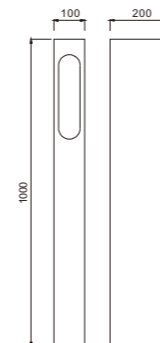

Material:

- The whole lamp is aluminum and stainless steel
- The diffuser is tempered glass
- All fasteners screws,nuts are 304 stainless steel (exposed)

Craftwork:

- Anti ultraviolet radiation outdoor plastic powder
- Anti corrosion,anti acid and alkali

Light:

LED Module COB LED
6w/9w **5w/10w**

Color:

- Matt black
- Light matt grey
- Deep matt grey
- Matt coffee

AC 220V/50Hz IP55 +65°C -20°C CE