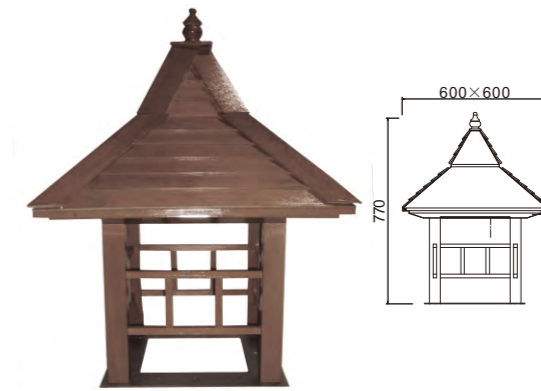

Light:

LED Module CFL E27
3w/6w/9w **16w/18w/23w**

Color:

- Matt black
- Light matt grey
- Deep matt grey
- Matt coffee
- Imitation copper
- Imitation bronze

AC 220V/50Hz IP55 +50°C - 5°C CE CCC

WD-C306

WD-C301