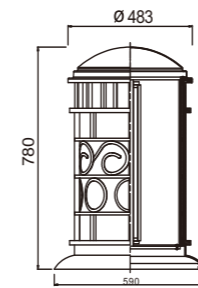

WD-C403

Light:

3x8w SMD LED 23w/36w CFL E27 3x14w T5

Color:

- Matt black
- Light matt grey
- Deep matt grey
- Matt coffee
- Imitation copper
- Imitation bronze