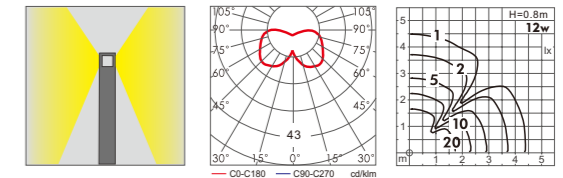

Light:

LED Module CFL E27
6w/9w/12w **16w/18w/23w**

Color:

- Matt black
- Light matt grey
- Deep matt grey
- Matt coffee

AC 220V/50Hz IP55 +65°C -20°C CE CCC

WD-C139

Material:

- The whole lamp is all aluminum products
- The diffuser is stripe tempered glass/PMMA
- All fasteners screws,nuts are 304 stainless steel (exposed)