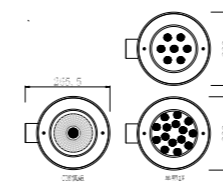

WD-C222   WD-C222-A   WD-C222-B

AC 220V/50Hz   IP55   +65°C / -20°C   90°   CE   CCC