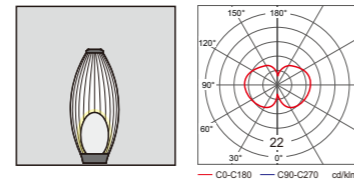

Light:

3x8w SMD LED 23w/36w CFL E27

Color:

- Matt black
- Light matt grey
- Deep matt grey
- Matt coffee
- Imitation copper
- Imitation bronze

AC 220V/50Hz IP55 +65°C -20°C CE CCC

WD-C367

WD-C316

WD-C317