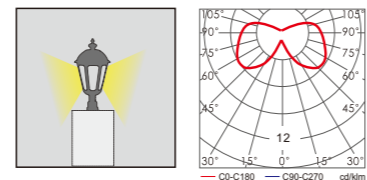

Light:

LED Module
3w

Color:

- Matt black
- Light matt grey
- Deep matt grey
- Matt coffee
- Imitation copper
- Imitation bronze

AC 220V/50Hz IP55 +65°C -20°C CE CCC

TFB

Lawn Light Series

WD-C270