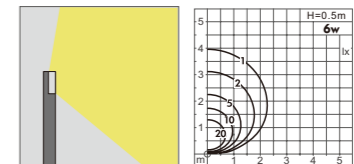

WD-C146

Material:

- The whole lamp is all aluminum products
- The diffuser is PMMA/scaliola
- All fasteners screws,nuts are 304 stainless steel (exposed)

Craftwork:

- Anti ultraviolet radiation outdoor plastic powder
- Anti corrosion,anti acid and alkali

Light:

LED Module CFL E27
6w/9w **16w/18w/23w**

Color:

- Matt black
- Light matt grey
- Deep matt grey
- Matt coffee

AC 220V/50Hz IP55 +65°C -20°C CE CCC