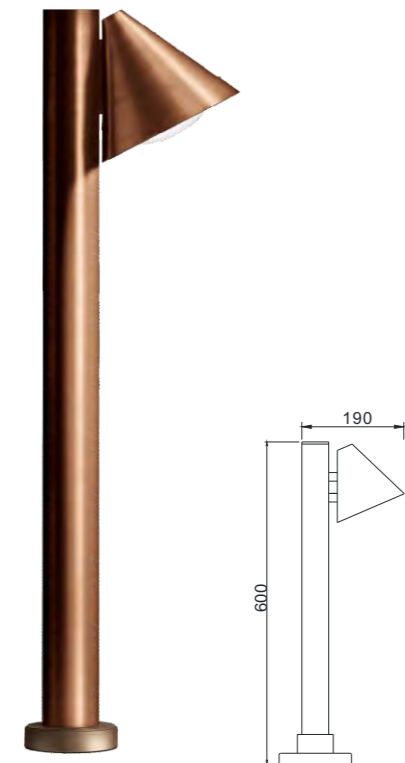

Light:

LED Module 9w/12w
CFL E27 16w/18w/23w

Color:

- Matt black
- Light matt grey
- Deep matt grey
- Matt coffee
- Imitation copper
- Imitation bronze

AC 220V/50Hz IP55 +65°C -20°C CE CCC

Patent No. : 201330645545.4