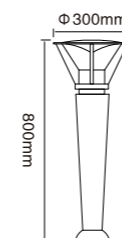

WD-C043

Material:

- Aluminum housing with high corrosion resistance
- Tempered glass diffuser
- 304 stainless steel screws
- Double cable entries
- Silicone gasket

Craftwork:

- Anti ultraviolet radiation outdoor plastic powder
- Anti corrosion, anti acid and alkali

Light:

COB LED
5w/10w/20w

Color:

- Matt black
- Light matt grey
- Deep matt grey
- Matt coffee
- Wood grain

AC 220V/50Hz IP55 +65°C -20°C CE CCC