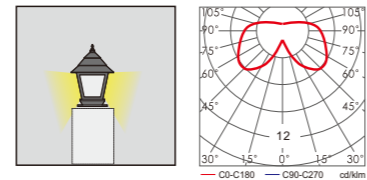

WD-C304

WD-C281

WD-C215

WD-C307

Material:

- The whole lamp is whole aluminum or import anticorrosive wood products
- The diffuser is tempered glass
- All fasteners screws,nuts are 304 stainless steel (exposed)