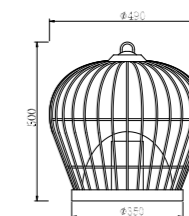

Material:

- The whole lamp is all stainless steel/hot dip zinc steel galvanized steel pipe
- The diffuser is PMMA/scaliola
- All fasteners screws,nuts are 304 stainless steel (exposed)

Craftwork:

- Anti ultraviolet radiation outdoor plastic powder
- Anti corrosion,anti acid and alkali

Light:

LED Module
3w/6w/12w

Color:

- Matt black
- Light matt grey
- Deep matt grey
- Matt coffee
- Imitation copper
- Imitation bronze

AC 220V/50Hz IP55 +65°C -20°C CE CCC

WD-C297