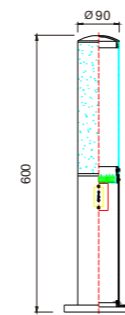

Material:

- Aluminum housing with high corrosion
- PMMA/PC diffuser
- 304 stainless steel screws
- Double cable entries
- Silicone gasket

Craftwork:

- Anti ultraviolet radiation outdoor plastic powder
- Anti corrosion, anti acid and alkali

Light:

LED Module
3w/6w/9w

Color:

- Matt black
- Light matt grey
- Deep matt grey
- Matt coffee

AC 220V/50Hz   IP55   +50°C / -5°C   CE   CCC