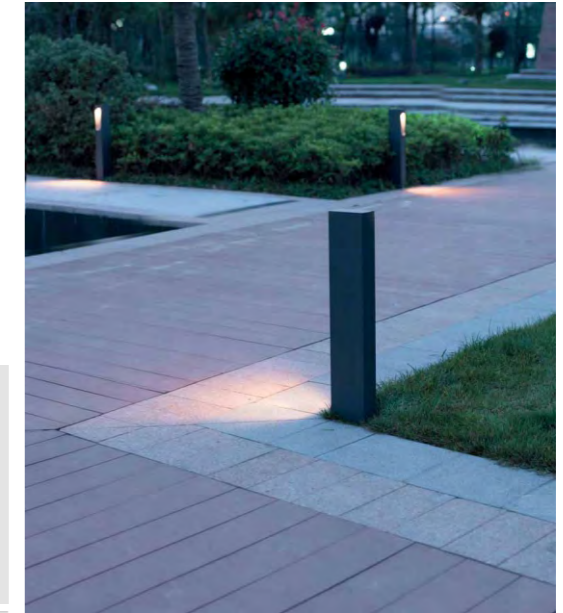

AC 220V/50Hz IP55 +65°C -20°C CE CCC

WD-C278-A

WD-C278-B

WD-C279-A

WD-C279-B

Material:

- The whole lamp is aluminum and stainless steel
- The diffuser is tempered glass
- All fasteners screws,nuts are 304 stainless steel (exposed)