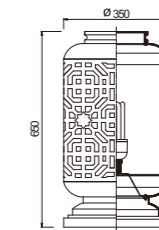

Color:

- Matt black
- Matt coffee
- Imitation copper
- Imitation bronze

WD-C405