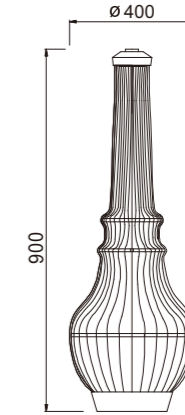

WD-C317

Material:

- The whole lamp is all stainless steel/hot dip zinc steel galvanized steel pipe
- The diffuser is PMMA/scaliola
- All fasteners screws,nuts are 304 stainless steel (exposed)

Craftwork:

- Anti ultraviolet radiation outdoor plastic powder
- Anti corrosion,anti acid and alkali

Light:

LED Module
3w/6w/12w

Color:

- Matt black
- Light matt grey
- Deep matt grey
- Matt coffee
- Imitation copper
- Imitation bronze

AC 220V/50Hz IP55 +65°C -20°C CE CCC