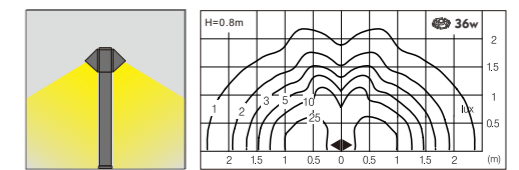

WD-C250-2

WD-C250