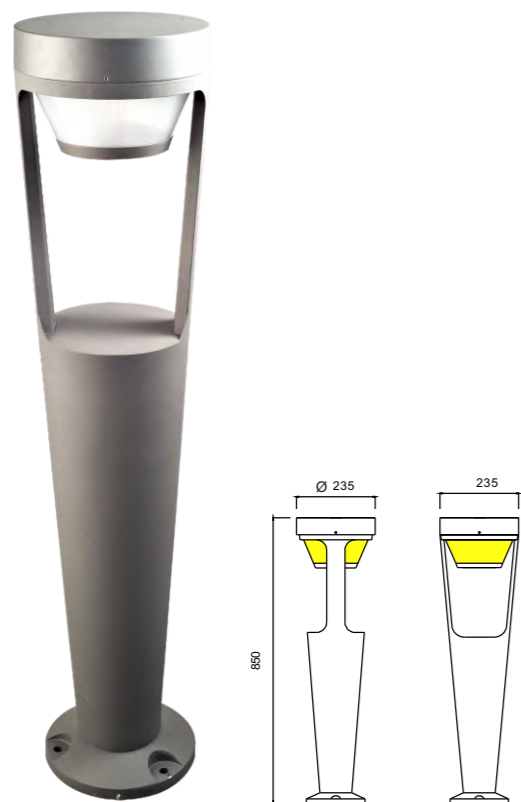

Patent No. : 201330645544.X

WD-C167