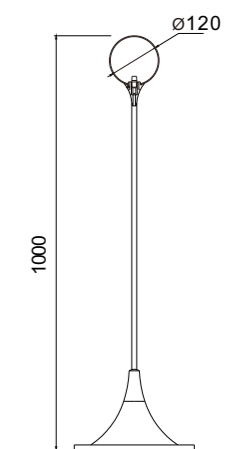

DV12V IP55 +50°C -5°C CE CCC

*Lamp holder can choose extrusion glass/PMMA rod;

*Base types can choose horn the ground base type or plugged into mud;

WD-C288-25A

WD-C288-1M

WD-C507

WD-C356

Material: