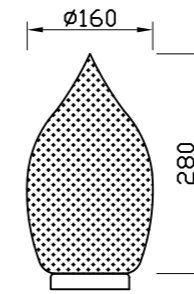

DV12V IP55 +50°C -5°C CE CCC

*Lamp holder can choose extrusion glass/PMMA rod;

*Base types can choose horn the ground base type or plugged into mud;

WD-C288-25A

WD-C288-1M

WD-C507

WD-C356

Material: