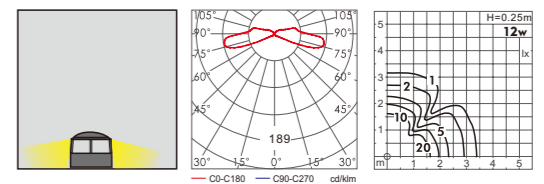

Light:

LED Module COB LED
3w/6w/9w 5w/10w/20w

Color:

- Matt black
- Light matt grey
- Deep matt grey
- Matt coffee

AC 220V/50Hz IP55 +65°C -20°C CE

WD-C108

WD-C091

Material: