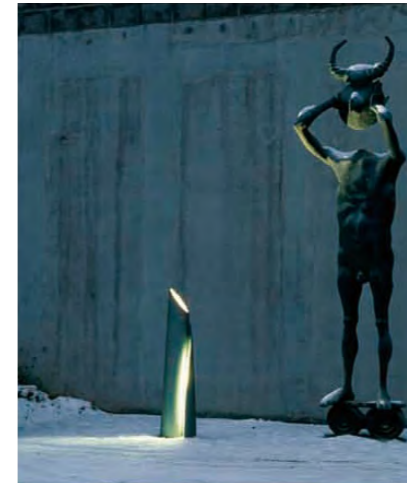

WD-C273

Material:

- The whole lamp is all aluminum products
- The diffuser is tempered glass
- All fasteners screws,nuts are 304 stainless steel (exposed)

Craftwork:

- Anti ultraviolet radiation outdoor plastic powder
- Anti corrosion,anti acid and alkali

Light:

- LED Module 3w/6w/9w
- COB LED 5w/10w
- CFL E27 13w/16w

Color:

- Matt black
- Light matt grey
- Deep matt grey
- Matt coffee

AC 220V/50Hz IP65 +65°C -20°C CE CCC

Material:

- The whole lamp is all aluminum products
- The diffuser is tempered glass+PMMA
- All fasteners screws,nuts are 304 stainless steel (exposed)

Craftwork:

- Anti ultraviolet radiation outdoor plastic powder
- Anti corrosion,anti acid and alkali

Light:

- LED Module 6w/9w/12w
- SMD LED 6w

Color:

- Matt black
- Light matt grey
- Deep matt grey
- Matt coffee

AC 220V/50Hz IP55 +65°C -20°C CE CCC