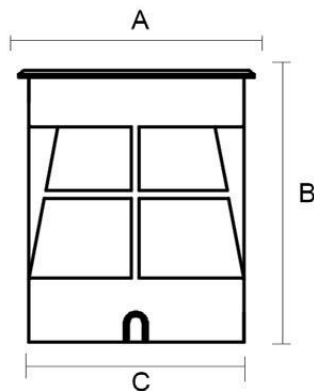

UNDERGROUND LIGHTS

MB-D022

The Application of Occasions

Suitable places: Garden

Product Description

Simple and easy appearance, in line with contemporary aesthetic concept
The lamp body adopts high quality and Anti-UV ability outdoor's polycarbonate;
High efficiency constant current driver, ensure the light source is maximum used.

Protection class

IP67

Material

Diffuse: Glass

Body: Aluminum+Stainless steel

Cut Out

ø150*180mm/ø170*180mm

Item No.	Lamp Type	Power	LM	CCT	PF	Voltage	CRI	A	B	C (mm)
MB-D022	LED	15W	1200	2700K-6000K	0.6	AC110-265V	80-90	Ø160	185	Ø150
MB-D023	LED	20W	1600	2700K-6000K	0.9	AC110-265V	80-90	Ø180	185	Ø170