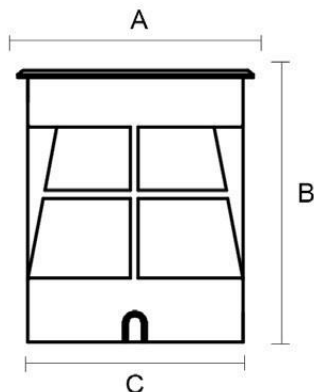

UNDERGROUND LIGHTS

MB23-0502

The Application of Occasions

Suitable places: Garden

Product Description

Simple and easy appearance, in line with contemporary aesthetic concept
The lamp body adopts high quality and Anti-UV ability outdoor's polycarbonate;
High efficiency constant current driver, ensure the light source is maximum used.

Protection class

IP67

Material

Diffuse: Glass

Body: Aluminum+Stainless steel

Cut Out

ø115*135mm/ø144*150mm/ø170*163mm/ø242*190mm

Item No.	Lamp Type	Power	LM	CCT	PF	Voltage	CRI	A	B	C (mm)
MB23-0502130	LED	6W	480	2700K-6000K	0.6	AC110-265V	80-90	Ø130	140	Ø115
MB23-0502160	LED	18W	1440	2700K-6000K	0.6	AC110-265V	80-90	Ø160	153	Ø144
MB23-0502200	LED	24W	1920	2700K-6000K	0.9	AC110-265V	80-90	Ø200	163	Ø170
MB23-0502250	LED	36W	2880	2700K-6000K	0.9	AC110-265V	80-90	Ø250	193	Ø242