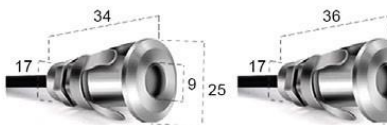

MB23-050623

UNDERGROUND LIGHTS

MB23-050625