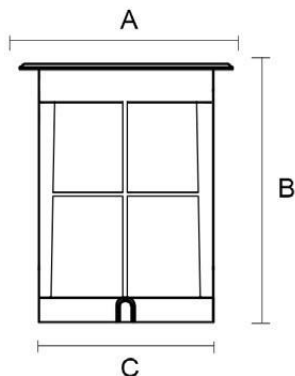

UNDERGROUND LIGHTS

MB-D025

The Application of Occasions

Suitable places: Garden

Product Description

Simple and easy appearance, in line with contemporary aesthetic concept
The lamp body adopts high quality and Anti-UV ability outdoor's polycarbonate;
High efficiency constant current driver, ensure the light source is maximum used.

Protection class

IP67

Material

Diffuse: Glass

Body: Aluminum+Stainless steel

Cut Out

ø108*85mm

Item No.	Lamp Type	Power	LM	CCT	PF	Voltage	CRI	A	B	C (mm)
MB-D025	LED	5W	400	2700K-6000K	0.6	AC110-265V	80-90	Ø120	90	Ø108