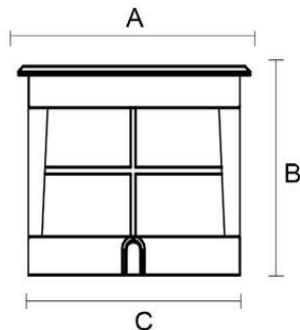

UNDERGROUND LIGHTS

MB23-0501

The Application of Occasions

Suitable places: Garden

Product Description

Simple and easy appearance, in line with contemporary aesthetic concept
The lamp body adopts high quality and Anti-UV ability outdoor's polycarbonate;
High efficiency constant current driver, ensure the light source is maximum used.

Protection class

IP67

Material

Diffuse: Glass

Body: Aluminum+Stainless steel

Cut Out

ø95*75mm/ø115*89mm/ø145*89mm

ø155*89mm/ø185*89mm/ø235*89mm/ø293*89mm

Item No.	Lamp Type	Power	LM	CCT	PF	Voltage	CRI	A	B	C (mm)
MB23-0501100	LED	6W	480	2700K-6000K	0.6	AC110-265V	80-90	Ø100	78	Ø95
MB23-0501120	LED	12W	960	2700K-6000K	0.6	AC110-265V	80-90	Ø120	92	Ø115
MB23-0501160	LED	18W	1440	2700K-6000K	0.6	AC110-265V	80-90	Ø160	92	Ø145
MB23-0501180	LED	24W	1920	2700K-6000K	0.9	AC110-265V	80-90	Ø180	92	Ø155
MB23-0501200	LED	36W	2880	2700K-6000K	0.9	AC110-265V	80-90	Ø200	92	Ø185
MB23-0501250	LED	48W	3840	2700K-6000K	0.9	AC110-265V	80-90	Ø250	92	Ø235
MB23-0501320	LED	72W	5760	2700K-6000K	0.9	AC110-265V	80-90	Ø320	92	Ø293