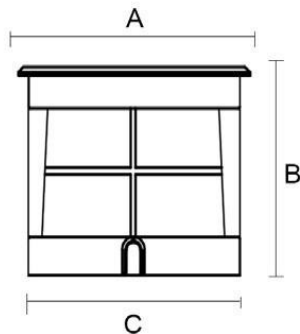

UNDERGROUND LIGHTS

MB-D001

The Application of Occasions

Suitable places: Garden

Product Description

Simple and easy appearance, in line with contemporary aesthetic concept
The lamp body adopts high quality and Anti-UV ability outdoor's polycarbonate;
High efficiency constant current driver, ensure the light source is maximum used.

Protection class

IP65

Material

Diffuse: Glass

Body: Aluminum+Stainless steel

Cut Out

ø148*118mm/ø168*118mm/ø198*118mm

Item No.	Lamp Type	Power	LM	CCT	PF	Voltage	CRI	A	B	C (mm)
MB-D001	LED	10W	80	2700K-6000K	0.6	AC110-265V	80-90	Ø150	120	Ø148
MB-D001	LED	15W	80	2700K-6000K	0.6	AC110-265V	80-90	Ø180	120	Ø168
MB-D001	LED	20W	80	2700K-6000K	0.9	AC110-265V	80-90	Ø210	120	Ø198