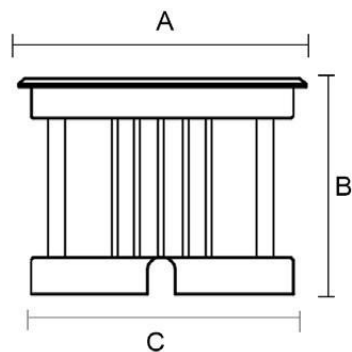

UNDERGROUND LIGHTS

MB-D011

The Application of Occasions

Suitable places: Garden

Product Description

Simple and easy appearance, in line with contemporary aesthetic concept
The lamp body adopts high quality and Anti-UV ability outdoor's polycarbonate;
High efficiency constant current driver, ensure the light source is maximum used.

Protection class

IP67

Material

Diffuse: Glass

Body: Aluminum+Stainless steel

Cut Out

ø90*72mm

Item No.	Lamp Type	Power	LM	CCT	PF	Voltage	CRI	A	B	C (mm)
MB-D011	LED	3W	240	2700K-6000K	0.6	AC110-265V	80-90	Ø100	75	Ø90