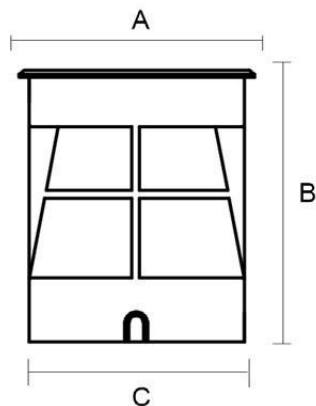

UNDERGROUND LIGHTS

MB-D021

The Application of Occasions

Suitable places: Garden

Product Description

Simple and easy appearance, in line with contemporary aesthetic concept
The lamp body adopts high quality and Anti-UV ability outdoor's polycarbonate;
High efficiency constant current driver, ensure the light source is maximum used.

Protection class

IP67

Material

Diffuse: Glass

Body: Aluminum+Stainless steel

Cut Out

ø125*140mm

Item No.	Lamp Type	Power	LM	CCT	PF	Voltage	CRI	A	B	C (mm)
MB-D021	LED	7W	560	2700K-6000K	0.6	AC110-265V	80-90	Ø130	145	Ø125