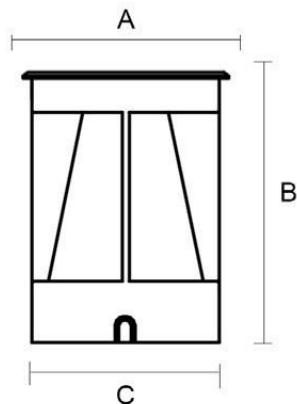

UNDERGROUND LIGHTS

MB-D024

The Application of Occasions

Suitable places: Garden

Product Description

Simple and easy appearance, in line with contemporary aesthetic concept
The lamp body adopts high quality and Anti-UV ability outdoor's polycarbonate;
High efficiency constant current driver, ensure the light source is maximum used.

Protection class

IP67

Material

Diffuse: Glass

Body: Aluminum+Stainless steel

Cut Out

ø92*120mm

Item No.	Lamp Type	Power	LM	CCT	PF	Voltage	CRI	A	B	C (mm)
MB-D024	LED	3W	240	2700K-6000K	0.6	AC110-265V	80-90	Ø100	125	Ø92