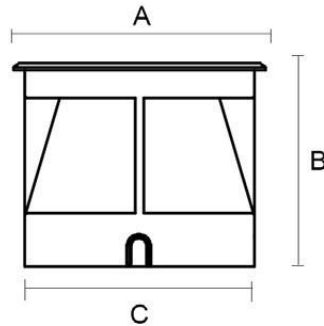

UNDERGROUND LIGHTS

MB-D017

The Application of Occasions

Suitable places: Garden

Product Description

Simple and easy appearance, in line with contemporary aesthetic concept
The lamp body adopts high quality and Anti-UV ability outdoor's polycarbonate;
High efficiency constant current driver, ensure the light source is maximum used.

Protection class

IP67

Material

Diffuse: Glass

Body: Aluminum+Stainless steel

Cut Out

ø150*140mm/ø175*125mm/ø198*140mm/ø245*140mm

Item No.	Lamp Type	Power	LM	CCT	PF	Voltage	CRI	A	B	C (mm)
MB-D017	LED	15W	1200	2700K-6000K	0.6	AC110-265V	80-90	Ø160	145	Ø150
MB-D018	LED	20W	1600	2700K-6000K	0.9	AC110-265V	80-90	Ø180	130	Ø175
MB-D019	LED	30W	2400	2700K-6000K	0.9	AC110-265V	80-90	Ø210	145	Ø198
MB-D020	LED	50W	4000	2700K-6000K	0.9	AC110-265V	80-90	Ø270	145	Ø245