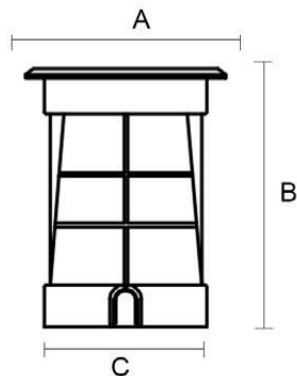

UNDERGROUND LIGHTS

MB23-0505

The Application of Occasions

Suitable places: Garden

Product Description

Simple and easy appearance, in line with contemporary aesthetic concept
The lamp body adopts high quality and Anti-UV ability outdoor's polycarbonate;
High efficiency constant current driver, ensure the light source is maximum used.

Protection class

IP65

Material

Diffuse: Glass

Body: Aluminum+Stainless steel

Cut Out

ø65*92mm

Item No.	Lamp Type	Power	LM	CCT	PF	Voltage	CRI	A	B	C (mm)
MB23-0505	LED	5W	400	2700K-6000K	0.6	AC110-265V	80-90	Ø80	95	Ø65