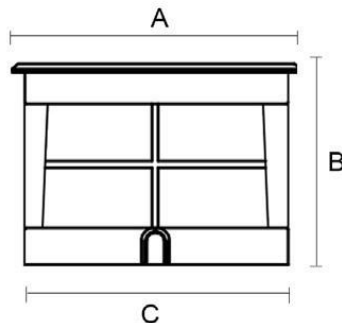

UNDERGROUND LIGHTS

MB-D012

The Application of Occasions

Suitable places: Garden

Product Description

Simple and easy appearance, in line with contemporary aesthetic concept

The lamp body adopts high quality and Anti-UV ability outdoor's polycarbonate; High efficiency constant current driver, ensure the light source is maximum used.

Protection class

IP67

Material

Diffuse: Glass

Body: Aluminum+Stainless steel

Cut Out

ø145*100mm/ø168*118mm/ø200*118mm/ø240*118mm/ø290*102mm

Item No.	Lamp Type	Power	LM	CCT	PF	Voltage	CRI	A	B	C (mm)
MB-D012	LED	9W	720	2700K-6000K	0.6	AC110-265V	80-90	Ø160	105	Ø145
MB-D013	LED	12W	960	2700K-6000K	0.6	AC110-265V	80-90	Ø180	118	Ø168
MB-D014	LED	18W	1440	2700K-6000K	0.6	AC110-265V	80-90	Ø210	118	Ø200
MB-D015	LED	24W	1920	2700K-6000K	0.9	AC110-265V	80-90	Ø260	118	Ø240
MB-D016	LED	36W	2880	2700K-6000K	0.9	AC110-265V	80-90	Ø320	105	Ø290