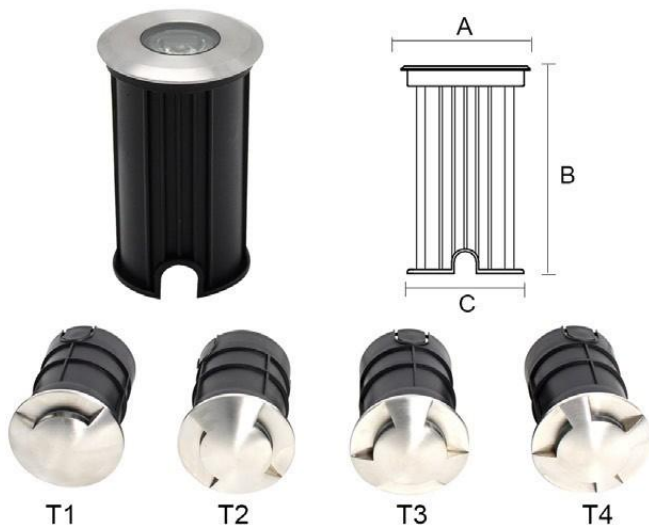

UNDERGROUND LIGHTS

MB-10133

The Application of Occasions

Suitable places: Garden

Product Description

Simple and easy appearance, in line with contemporary aesthetic concept
The lamp body adopts high quality and Anti-UV ability outdoor's polycarbonate;
High efficiency constant current driver, ensure the light source is maximum used.

Protection class

IP65

Material

Diffuse: Glass

Body: Stainless steel

Cut Out

ø47*80mm

Item No.	Lamp Type	Power	LM	CCT	PF	Voltage	CRI	A	B	C (mm)
MB-10133	LED	1W	80	2700K-6000K	0.6	AC110-265V	80-90	Ø52	84	Ø47
MB-10133T1	LED	1W	80	2700K-6000K	0.6	AC110-265V	80-90	Ø52	93	Ø47
MB-10133T2	LED	1W	80	2700K-6000K	0.6	AC110-265V	80-90	Ø52	93	Ø47
MB-10133T3	LED	1W	80	2700K-6000K	0.6	AC110-265V	80-90	Ø52	93	Ø47
MB-10133T4	LED	1W	80	2700K-6000K	0.6	AC110-265V	80-90	Ø52	93	Ø47