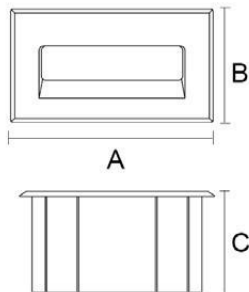

STEP LIGHTS

MB18-QJ13

The Application of Occasions

Suitable places: Garden

Product Description

Simple and easy appearance, in line with contemporary aesthetic concept
The lamp body adopts high quality and Anti-UV ability outdoor's polycarbonate;
High efficiency constant current driver, ensure the light source is maximum used.

Protection class

IP54

Material

Diffuse: PC
Body: Aluminum

Body color

Black/Dark Gray/Silver Gray

Cut Out

78*40*60mm/123*40*60mm

Item No.	Lamp Type	Power	LM	CCT	PF	Voltage	CRI	A	B	C (mm)
MB18-QJ13	LED	3W	240	2700K-6000K	0.6	AC110-265V	80-90	90	50	65
MB18-QJ13-1	LED	3W	240	2700K-6000K	0.6	AC110-265V	80-90	135	50	65