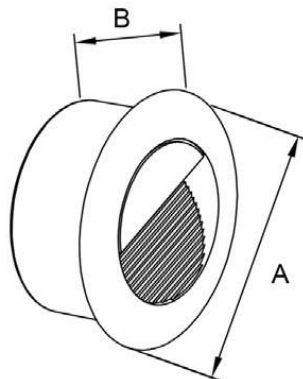

ø63*H50mm/ø77*H50mm/ø120*H50mm

Item No.	Lamp Type	Power	LM	CCT	PF	Voltage	CRI	A	B	C (mm)
MB23-030468	LED	3W	240	2700K-6000K	0.6	AC110-265V	80-90	Ø68	55	-
MB23-030482	LED	3W	240	2700K-6000K	0.6	AC110-265V	80-90	Ø82	55	-
MB23-0304125	LED	5W	400	2700K-6000K	0.6	AC110-265V	80-90	Ø125	55	-