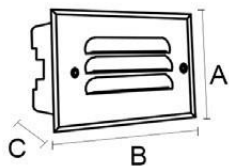

60*100*50mm

Item No.	Lamp Type	Power	LM	CCT	PF	Voltage	CRI	A	B	C (mm)
MB18-QJ04	LED	3W	240	2700K-6000K	0.6	AC110-265V	80-90	75	115	50

STEP LIGHTS

MB18-QJ05

MB18-QJ06

MB18-QJ05

The Application of Occasions

Suitable places: Garden