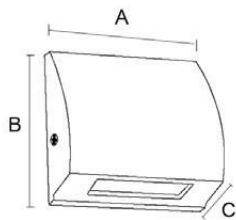

STEP LIGHTS

MB18-QJ03

MB18-QJ02

The Application of Occasions

Suitable places: Garden

Product Description

Simple and easy appearance, in line with contemporary aesthetic concept
The lamp body adopts high quality and Anti-UV ability outdoor's polycarbonate;
High efficiency constant current driver, ensure the light source is maximum used.

Protection class

IP54

Material

Diffuse: Glass

Body: Aluminum

Body color

Black/Dark Gray/Sliver Gray

Item No.	Lamp Type	Power	LM	CCT	PF	Voltage	CRI	A	B	C (mm)
MB18-QJ02	LED	4W	320	2700K-6000K	0.6	AC110-265V	80-90	95	95	32
MB18-QJ03	LED	6W	480	2700K-6000K	0.6	AC110-265V	80-90	175	65	32