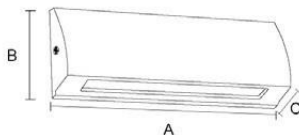

Item No.	Lamp Type	Power	LM	CCT	PF	Voltage	CRI	A	B	C (mm)
MB18-QJ01	LED	3W	240	2700K-6000K	0.6	AC110-265V	80-90	215	55	70

STEP LIGHTS

MB18-QJ02

MB18-QJ03

MB18-QJ02

The Application of Occasions

Suitable places: Garden