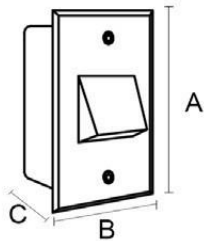

STEP LIGHTS

MB18-QJ10

MB18-QJ09

The Application of Occasions

Suitable places: Garden

Product Description

Simple and easy appearance, in line with contemporary aesthetic concept
The lamp body adopts high quality and Anti-UV ability outdoor's polycarbonate;
High efficiency constant current driver, ensure the light source is maximum used.

Protection class

IP65

Material

Diffuse: PC

Body: Aluminum

Body color

Black/Dark Gray/Silver Gray

Cut Out

60*100*50mm/100*60*50mm

Item No.	Lamp Type	Power	LM	CCT	PF	Voltage	CRI	A	B	C (mm)
MB18-QJ09	LED	3W	240	2700K-6000K	0.6	AC110-265V	80-90	75	115	50
MB18-QJ10	LED	3W	240	2700K-6000K	0.6	AC110-265V	80-90	115	75	50