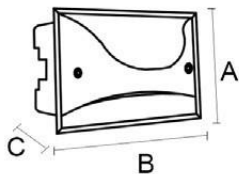

MB18-QJ07

The Application of Occasions

Suitable places: Garden

Product Description

Simple and easy appearance, in line with contemporary aesthetic concept
The lamp body adopts high quality and Anti-UV ability outdoor's polycarbonate;
High efficiency constant current driver, ensure the light source is maximum used.

Protection class

IP65

Material

Diffuse: PC

Body: Aluminum

Body color

Black/Dark Gray/Silver Gray

Cut Out

60*100*50mm/100*60*50mm

Item No.	Lamp Type	Power	LM	CCT	PF	Voltage	CRI	A	B	C (mm)
MB18-QJ07	LED	3W	240	2700K-6000K	0.6	AC110-265V	80-90	115	75	50
MB18-QJ08	LED	3W	240	2700K-6000K	0.6	AC110-265V	80-90	75	115	50