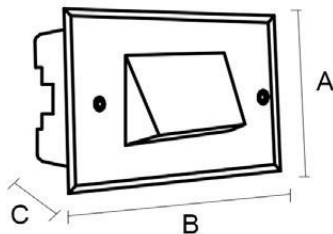

STEP LIGHTS

MB18-QJ11

The Application of Occasions

Suitable places: Garden

Product Description

Simple and easy appearance, in line with contemporary aesthetic concept
The lamp body adopts high quality and Anti-UV ability outdoor's polycarbonate;
High efficiency constant current driver, ensure the light source is maximum used.

Protection class

IP65

Material

Diffuse: PC

Body: Aluminum

Body color

Black/Dark Gray/Silver Gray

Cut Out

100*60*50mm

Item No.	Lamp Type	Power	LM	CCT	PF	Voltage	CRI	A	B	C (mm)
MB18-QJ11	LED	3W	240	2700K-6000K	0.6	AC110-265V	80-90	115	75	50