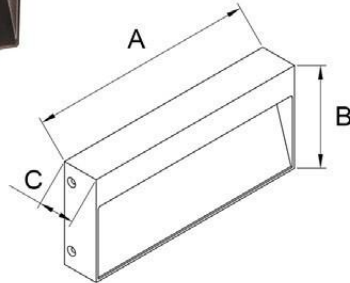

STEP LIGHTS

MB23-0303

The Application of Occasions

Suitable places: Garden

Product Description

Simple and easy appearance, in line with contemporary aesthetic concept
The lamp body adopts high quality and Anti-UV ability outdoor's polycarbonate;
High efficiency constant current driver, ensure the light source is maximum used.

Protection class

IP54

Material

Diffuse: Glass

Body: Aluminum

Body color

Black/Dark Gray/Silver Gray

Item No.	Lamp Type	Power	LM	CCT	PF	Voltage	CRI	A	B	C (mm)
MB23-0303	LED	10W	800	2700K-6000K	0.6	AC110-265V	80-90	200	90	32