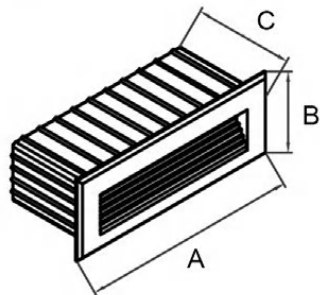

STEP LIGHTS

MB23-0311

The Application of Occasions

Suitable places: Garden

Product Description

Simple and easy appearance, in line with contemporary aesthetic concept

The lamp body adopts high quality and Anti-UV ability outdoor's polycarbonate;

High efficiency constant current driver, ensure the light source is maximum used.

Protection class

IP54

Material

Diffuse: Glass

Body: Aluminum

Body color

Black/Dark Gray/Silver Gray

Cut Out

130*40*H50mm/157*85*H55mm/160*53*H50mm/170*70*H45mm

185*67*H46mm/205*105*H55mm/240*72*H50mm/247*63*H50mm

Item No.	Lamp Type	Power	LM	CCT	PF	Voltage	CRI	A	B	C (mm)
MB23-0311	LED	5W	400	2700K-6000K	0.6	AC110-265V	80-90	135	50	55
MB23-0312	LED	7W	560	2700K-6000K	0.6	AC110-265V	80-90	162	100	58
MB23-0313	LED	7W	560	2700K-6000K	0.6	AC110-265V	80-90	170	70	55
MB23-0314	LED	7W	560	2700K-6000K	0.6	AC110-265V	80-90	180	86	50
MB23-0315	LED	10W	800	2700K-6000K	0.6	AC110-265V	80-90	206	86	50
MB23-0316	LED	10W	800	2700K-6000K	0.6	AC110-265V	80-90	215	125	57
MB23-0317	LED	10W	800	2700K-6000K	0.6	AC110-265V	80-90	250	95	55
MB23-0318	LED	10W	800	2700K-6000K	0.6	AC110-265V	80-90	255	75	55