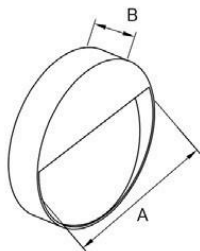

STEP LIGHTS

MB23-0301

The Application of Occasions

Suitable places: Garden

Product Description

Simple and easy appearance, in line with contemporary aesthetic concept

The lamp body adopts high quality and Anti-UV ability outdoor's polycarbonate;
High efficiency constant current driver, ensure the light source is maximum used.

Protection class

IP54

Material

Diffuse: Glass

Body: Aluminum

Body color

Black/Dark Gray/Silver Gray

Item No.	Lamp Type	Power	LM	CCT	PF	Voltage	CRI	A	B	C (mm)
MB23-0301120	LED	3W	240	2700K-6000K	0.6	AC110-265V	80-90	Ø120	32	-
MB23-0301150	LED	7W	560	2700K-6000K	0.6	AC110-265V	80-90	Ø150	32	-
MB23-0301200	LED	10W	800	2700K-6000K	0.6	AC110-265V	80-90	Ø200	32	-
MB23-0302120	LED	3W	240	2700K-6000K	0.6	AC110-265V	80-90	120	120	32
MB23-0302150	LED	7W	560	2700K-6000K	0.6	AC110-265V	80-90	150	150	32
MB23-0302200	LED	10W	800	2700K-6000K	0.6	AC110-265V	80-90	200	200	32