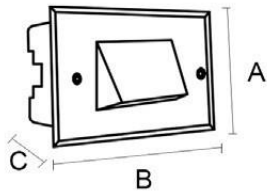

MB18-QJ09

The Application of Occasions

Suitable places: Garden

Product Description

Simple and easy appearance, in line with contemporary aesthetic concept
The lamp body adopts high quality and Anti-UV ability outdoor's polycarbonate;
High efficiency constant current driver, ensure the light source is maximum used.

Protection class

IP65

Material

Diffuse: PC

Body: Aluminum

Body color

Black/Dark Gray/Silver Gray

Cut Out

60*100*50mm/100*60*50mm

Item No.	Lamp Type	Power	LM	CCT	PF	Voltage	CRI	A	B	C (mm)
MB18-QJ09	LED	3W	240	2700K-6000K	0.6	AC110-265V	80-90	75	115	50
MB18-QJ10	LED	3W	240	2700K-6000K	0.6	AC110-265V	80-90	115	75	50