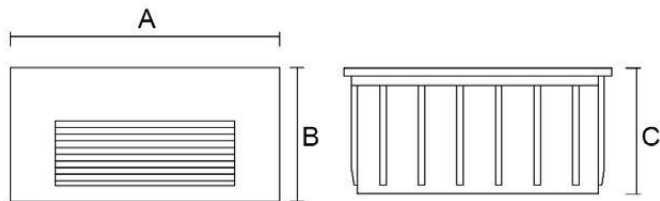

STEP LIGHTS

MB18-QJ17

The Application of Occasions

Suitable places: Garden

Product Description

Simple and easy appearance, in line with contemporary aesthetic concept
The lamp body adopts high quality and Anti-UV ability outdoor's polycarbonate;
High efficiency constant current driver, ensure the light source is maximum used.

Protection class

IP54

Material

Diffuse: Glass

Body: Aluminum

Body color

Black/Dark Gray/Silver Gray

Cut Out

110*43*50mm/135*67*50mm

Item No.	Lamp Type	Power	LM	CCT	PF	Voltage	CRI	A	B	C (mm)
MB18-QJ17	LED	3W	240	2700K-6000K	0.6	AC110-265V	80-90	110	45	55
MB18-QJ18	LED	7W	560	2700K-6000K	0.6	AC110-265V	80-90	147	72	55