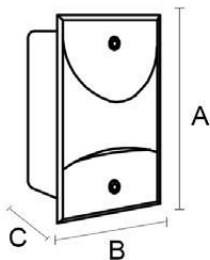

MB18-QJ07

The Application of Occasions

Suitable places: Garden

Product Description

Simple and easy appearance, in line with contemporary aesthetic concept
The lamp body adopts high quality and Anti-UV ability outdoor's polycarbonate;
High efficiency constant current driver, ensure the light source is maximum used.

Protection class

IP65

Material

Diffuse: PC

Body: Aluminum

Body color

Black/Dark Gray/Silver Gray

Cut Out

60*100*50mm/100*60*50mm

Item No.	Lamp Type	Power	LM	CCT	PF	Voltage	CRI	A	B	C (mm)
MB18-QJ07	LED	3W	240	2700K-6000K	0.6	AC110-265V	80-90	115	75	50
MB18-QJ08	LED	3W	240	2700K-6000K	0.6	AC110-265V	80-90	75	115	50