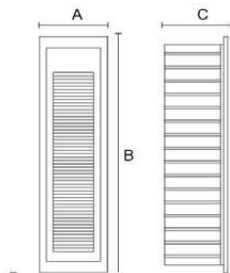

MB-50115

The Application of Occasions

Suitable places: Garden

Product Description

Simple and easy appearance, in line with contemporary aesthetic concept
The lamp body adopts high quality and Anti-UV ability outdoor's polycarbonate;
High efficiency constant current driver, ensure the light source is maximum used.

Protection class

IP54

Material

Diffuse: Acrylic

Body: Aluminum

Body color

Black/Dark Gray/Silver Gray

Cut Out

50*200*55mm/50*100*55mm

Item No.	Lamp Type	Power	LM	CCT	PF	Voltage	CRI	A	B	C (mm)
MB-50115	LED	2W	160	2700K-6000K	0.6	AC110-265V	80-90	60	210	55
MB-50116	LED	2W	160	2700K-6000K	0.6	AC110-265V	80-90	60	105	55