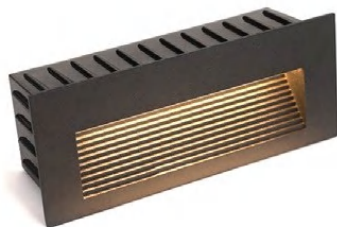

STEP LIGHTS

MB23-0311

The Application of Occasions

Suitable places: Garden

Product Description

Simple and easy appearance, in line with contemporary aesthetic concept

The lamp body adopts high quality and Anti-UV ability outdoor's polycarbonate;

High efficiency constant current driver, ensure the light source is maximum used.

Protection class

IP54

Material

Diffuse: Glass

Body: Aluminum

Body color

Black/Dark Gray/Silver Gray

Cut Out

130*40*H50mm/157*85*H55mm/160*53*H50mm/170*70*H45mm

185*67*H46mm/205*105*H55mm/240*72*H50mm/247*63*H50mm

Item No.	Lamp Type	Power	LM	CCT	PF	Voltage	CRI	A	B	C (mm)
MB23-0311	LED	5W	400	2700K-6000K	0.6	AC110-265V	80-90	135	50	55
MB23-0312	LED	7W	560	2700K-6000K	0.6	AC110-265V	80-90	162	100	58
MB23-0313	LED	7W	560	2700K-6000K	0.6	AC110-265V	80-90	170	70	55
MB23-0314	LED	7W	560	2700K-6000K	0.6	AC110-265V	80-90	180	86	50
MB23-0315	LED	10W	800	2700K-6000K	0.6	AC110-265V	80-90	206	86	50
MB23-0316	LED	10W	800	2700K-6000K	0.6	AC110-265V	80-90	215	125	57
MB23-0317	LED	10W	800	2700K-6000K	0.6	AC110-265V	80-90	250	95	55
MB23-0318	LED	10W	800	2700K-6000K	0.6	AC110-265V	80-90	255	75	55