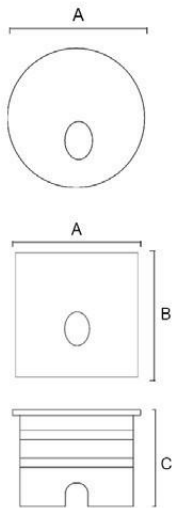

MB18-QJ14

The Application of Occasions

Suitable places: Garden

Product Description

Simple and easy appearance, in line with contemporary aesthetic concept
The lamp body adopts high quality and Anti-UV ability outdoor's polycarbonate;
High efficiency constant current driver, ensure the light source is maximum used.

Protection class

IP54

Material

Diffuse: Acrylic

Body: Aluminum

Body color

Black/Dark Gray/Silver Gray

Cut Out

Ø63*56mm/63*63*56mm

Item No.	Lamp Type	Power	LM	CCT	PF	Voltage	CRI	A	B	C (mm)
MB18-QJ14	LED	2W	160	2700K-6000K	0.6	AC110-265V	80-90	Ø70	-	60
MB18-QJ14-1	LED	2W	160	2700K-6000K	0.6	AC110-265V	80-90	70	70	60