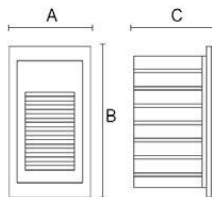

STEP LIGHTS

MB-50115

The Application of Occasions

Suitable places: Garden

Product Description

Simple and easy appearance, in line with contemporary aesthetic concept
The lamp body adopts high quality and Anti-UV ability outdoor's polycarbonate;
High efficiency constant current driver, ensure the light source is maximum used.

Protection class

IP54

Material

Diffuse: Acrylic

Body: Aluminum

Body color

Black/Dark Gray/Silver Gray

Cut Out

50*200*55mm/50*100*55mm

Item No.	Lamp Type	Power	LM	CCT	PF	Voltage	CRI	A	B	C (mm)
MB-50115	LED	2W	160	2700K-6000K	0.6	AC110-265V	80-90	60	210	55
MB-50116	LED	2W	160	2700K-6000K	0.6	AC110-265V	80-90	60	105	55