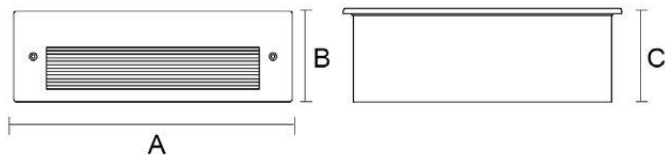

STEP LIGHTS

MB-50113L

The Application of Occasions

Suitable places: Garden

Product Description

Simple and easy appearance, in line with contemporary aesthetic concept

The lamp body adopts high quality and Anti-UV ability outdoor's polycarbonate;
High efficiency constant current driver, ensure the light source is maximum used.

Protection class

IP65

Material

Diffuse: PC

Body: Aluminum

Body color

Black/Dark Gray/Silver Gray

Cut Out

295*75*105mm

Item No.	Lamp Type	Power	LM	CCT	PF	Voltage	CRI	A	B	C (mm)
MB-50113L	LED	10W-20W	800	2700K-6000K	0.6	AC110-265V	80-90	320	105	115