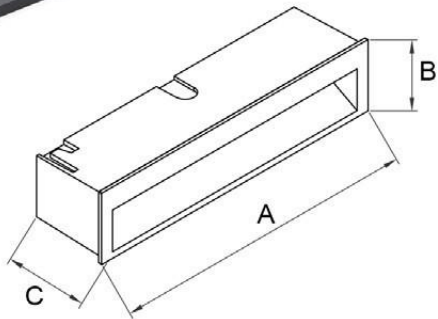

STEP LIGHTS

MB23-0321

The Application of Occasions

Suitable places: Garden

Product Description

Simple and easy appearance, in line with contemporary aesthetic concept
The lamp body adopts high quality and Anti-UV ability outdoor's polycarbonate;
High efficiency constant current driver, ensure the light source is maximum used.

Protection class

IP54

Material

Diffuse: Glass

Body: Aluminum

Body color

Black/Dark Gray/Silver Gray

Cut Out

207*62*70mm/277*62*70mm

Item No.	Lamp Type	Power	LM	CCT	PF	Voltage	CRI	A	B	C (mm)
MB23-0321	LED	5W	400	2700K-6000K	0.6	AC110-265V	80-90	210	65	73
MB23-0322	LED	10W	800	2700K-6000K	0.6	AC110-265V	80-90	280	65	73