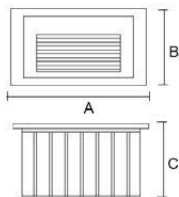

76*76*50mm

Item No.	Lamp Type	Power	LM	CCT	PF	Voltage	CRI	A	B	C (mm)
MB-50112	LED	2W	160	2700K-6000K	0.6	AC110-265V	80-90	90	90	55

STEP LIGHTS

MB-50113

MB-50114

MB-50113

The Application of Occasions

Suitable places: Garden