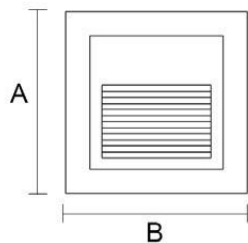

295*75*105mm

Item No.	Lamp Type	Power	LM	CCT	PF	Voltage	CRI	A	B	C (mm)
MB-50113L	LED	10W-20W	800	2700K-6000K	0.6	AC110-265V	80-90	320	105	115

STEP LIGHTS

MB-50112

The Application of Occasions

Suitable places: Garden