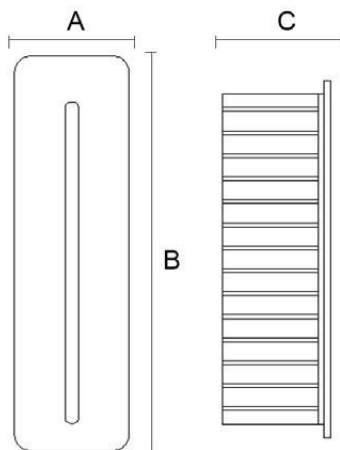

STEP LIGHTS

MB18-QJ01

The Application of Occasions

Suitable places: Garden

Product Description

Simple and easy appearance, in line with contemporary aesthetic concept
The lamp body adopts high quality and Anti-UV ability outdoor's polycarbonate;
High efficiency constant current driver, ensure the light source is maximum used.

Protection class

IP54

Material

Diffuse: Glass
Body: Aluminum

Body color

Black/Dark Gray/Silver Gray

Cut Out

196*48*77mm

Item No.	Lamp Type	Power	LM	CCT	PF	Voltage	CRI	A	B	C (mm)
MB18-QJ01	LED	3W	240	2700K-6000K	0.6	AC110-265V	80-90	215	55	70