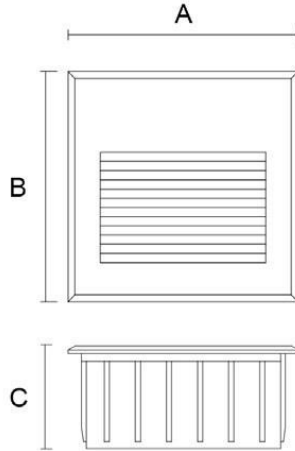

STEP LIGHTS

MB18-QJ16

The Application of Occasions

Suitable places: Garden

Product Description

Simple and easy appearance, in line with contemporary aesthetic concept
The lamp body adopts high quality and Anti-UV ability outdoor's polycarbonate;
High efficiency constant current driver, ensure the light source is maximum used.

Protection class

IP54

Material

Diffuse: Glass

Body: Aluminum

Body color

Black/Dark Gray/Sliver Gray

Cut Out

150*150*60mm/105*105*H60mm/155*155*H50mm/215*215*H55mm

Item No.	Lamp Type	Power	LM	CCT	PF	Voltage	CRI	A	B	C (mm)
MB18-QJ16	LED	7W	560	2700K-6000K	0.6	AC110-265V	80-90	160	160	63
MB23-0305110	LED	5W	400	2700K-6000K	0.6	AC110-265V	80-90	110	110	65
MB23-0305160	LED	7W	560	2700K-6000K	0.6	AC110-265V	80-90	160	160	56
MB23-0305220	LED	10W	800	2700K-6000K	0.6	AC110-265V	80-90	220	220	60