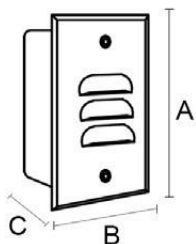

60*100*50mm

Item No.	Lamp Type	Power	LM	CCT	PF	Voltage	CRI	A	B	C (mm)
MB18-QJ04	LED	3W	240	2700K-6000K	0.6	AC110-265V	80-90	75	115	50

STEP LIGHTS

MB18-QJ05

MB18-QJ06

MB18-QJ05

The Application of Occasions

Suitable places: Garden