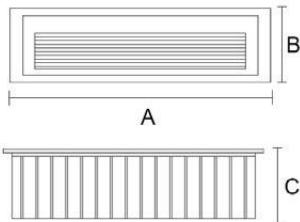

STEP LIGHTS

MB-50113

The Application of Occasions

Suitable places: Garden

Product Description

Simple and easy appearance, in line with contemporary aesthetic concept. The lamp body adopts high quality and Anti-UV ability outdoor's polycarbonate; High efficiency constant current driver, ensure the light source is maximum used.

Protection class

IP54

Material

Diffuse: Acrylic

Body: Aluminum

Body color

Black/Dark Gray/Silver Gray

Cut Out

200*50*55mm/100*50*55mm

Item No.	Lamp Type	Power	LM	CCT	PF	Voltage	CRI	A	B	C (mm)
MB-50113	LED	4W	320	2700K-6000K	0.6	AC110-265V	80-90	210	60	55
MB-50114	LED	2W	160	2700K-6000K	0.6	AC110-265V	80-90	105	60	55