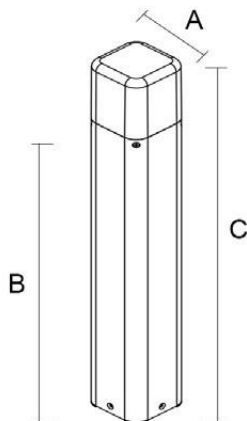

GARDEN LIGHTS

MB23-0216

The Application of Occasions

Suitable places: Garden

Product Description

Simple and easy appearance, in line with contemporary aesthetic concept
The lamp body adopts high quality and Anti-UV ability outdoor's polycarbonate;
High efficiency constant current driver, ensure the light source is maximum used.

Protection class

IP54

Material

Diffuse: PC
Body: Aluminum

Body color

Black/Dark Gray/Silver Gray

Item No.	Lamp Type	Power	LM	CCT	PF	Voltage	CRI	A	B	C (mm)
MB23-021603	E14/GU10	-	-	-	-	-	-	90	200	300
MB23-021606	E14/GU10	-	-	-	-	-	-	90	500	600
MB23-021609	E14/GU10	-	-	-	-	-	-	90	800	900