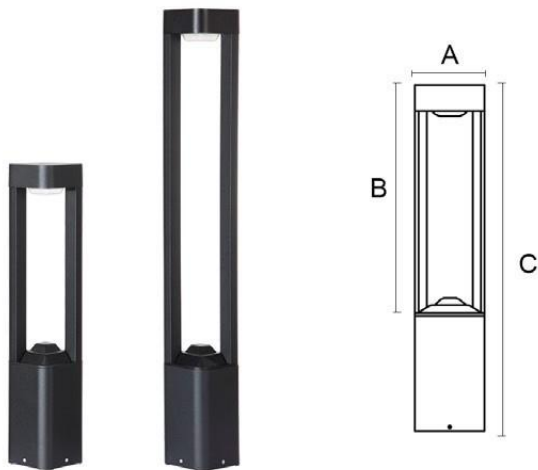

GARDEN LIGHTS

MB16-081

The Application of Occasions

Suitable places: Garden

Product Description

Simple and easy appearance, in line with contemporary aesthetic concept
The lamp body adopts high quality and Anti-UV ability outdoor's polycarbonate;
High efficiency constant current driver, ensure the light source is maximum used.

Protection class

IP54

Material

Diffuse: PC

Body: Aluminum

Body color

Black/Dark Gray/Silver Gray

Item No.	Lamp Type	Power	LM	CCT	PF	Voltage	CRI	A	B	C (mm)
MB16-081A	LED	10W	800	2700K-6000K	0.6	AC110-265V	80-90	120	400	600
MB16-081B	LED	10W	800	2700K-6000K	0.6	AC110-265V	80-90	120	700	900