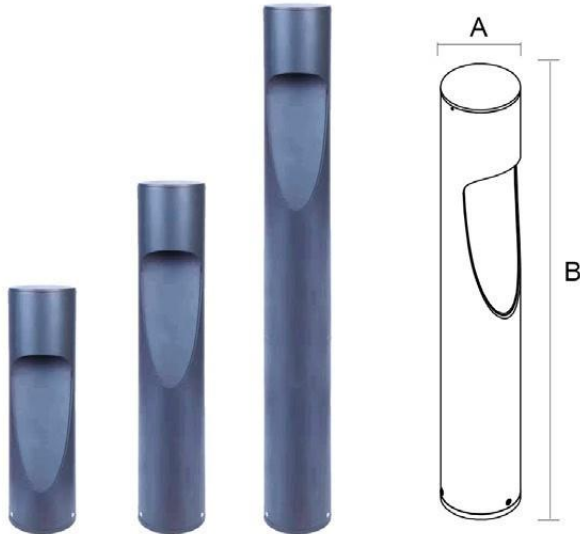

GARDEN LIGHTS

MB23-0209

The Application of Occasions

Suitable places: Garden

Product Description

Simple and easy appearance, in line with contemporary aesthetic concept
The lamp body adopts high quality and Anti-UV ability outdoor's polycarbonate;
High efficiency constant current driver, ensure the light source is maximum used.

Protection class

IP54

Material

Diffuse: Glass
Body: Aluminum

Body color

Black/Dark Gray/Silver Gray

Item No.	Lamp Type	Power	LM	CCT	PF	Voltage	CRI	A	B	C (mm)
MB23-020904	LED	10W	1600	2700K-6000K	0.6	AC110-265V	80-90	Ø120	450	-
MB23-020906	LED	10W	1600	2700K-6000K	0.6	AC110-265V	80-90	Ø120	600	-
MB23-020908	LED	10W	1600	2700K-6000K	0.6	AC110-265V	80-90	Ø120	800	-