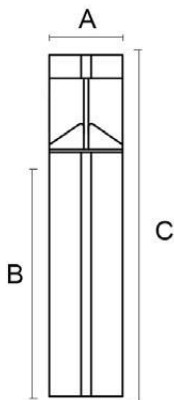

GARDEN LIGHTS

MB19-C003

The Application of Occasions

Suitable places: Garden

Product Description

Simple and easy appearance, in line with contemporary aesthetic concept
The lamp body adopts high quality and Anti-UV ability outdoor's polycarbonate;
High efficiency constant current driver, ensure the light source is maximum used.

Protection class

IP54

Material

Diffuse: PC

Body: Aluminum

Body color

Black/Dark Gray/Silver Gray

Item No.	Lamp Type	Power	LM	CCT	PF	Voltage	CRI	A	B	C (mm)
MB19-C003A	LED	10W	800	2700K-6000K	0.6	AC110-265V	80-90	120	100	300
MB19-C003B	LED	10W	800	2700K-6000K	0.6	AC110-265V	80-90	120	400	600
MB19-C003C	LED	10W	800	2700K-6000K	0.6	AC110-265V	80-90	120	700	900