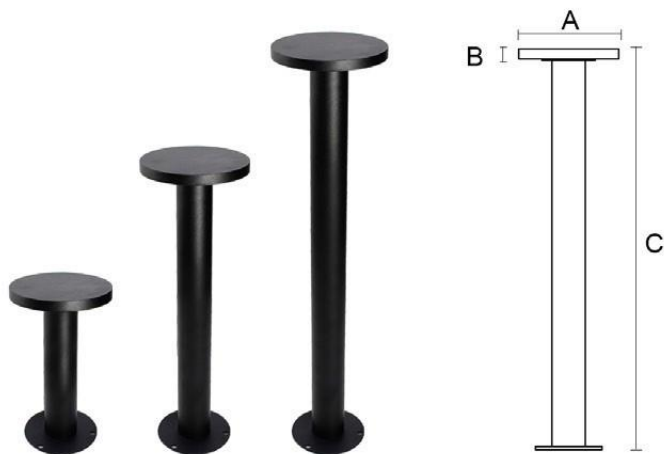

GARDEN LIGHTS

MB21-BL24

The Application of Occasions

Suitable places: Garden

Product Description

Simple and easy appearance, in line with contemporary aesthetic concept
The lamp body adopts high quality and Anti-UV ability outdoor's polycarbonate;
High efficiency constant current driver, ensure the light source is maximum used.

Protection class

IP54

Material

Diffuse: PC

Body: Aluminum

Body color

Black/Dark Gray/Silver Gray

Item No.	Lamp Type	Power	LM	CCT	PF	Voltage	CRI	A	B	C (mm)
MB21-BL24A	LED	10W	800	2700K-6000K	0.6	AC110-265V	80-90	Ø150	15	400
MB21-BL24B	LED	10W	800	2700K-6000K	0.6	AC110-265V	80-90	Ø150	15	600
MB21-BL24C	LED	10W	800	2700K-6000K	0.6	AC110-265V	80-90	Ø150	15	900