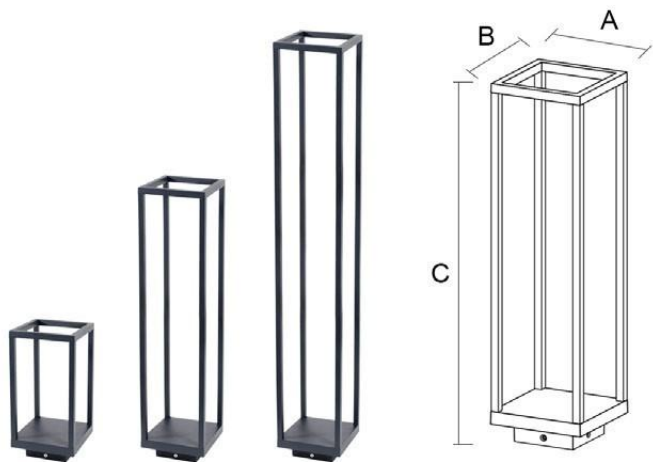

GARDEN LIGHTS

MB23-0218

The Application of Occasions

Suitable places: Garden

Product Description

Simple and easy appearance, in line with contemporary aesthetic concept
The lamp body adopts high quality and Anti-UV ability outdoor's polycarbonate;
High efficiency constant current driver, ensure the light source is maximum used.