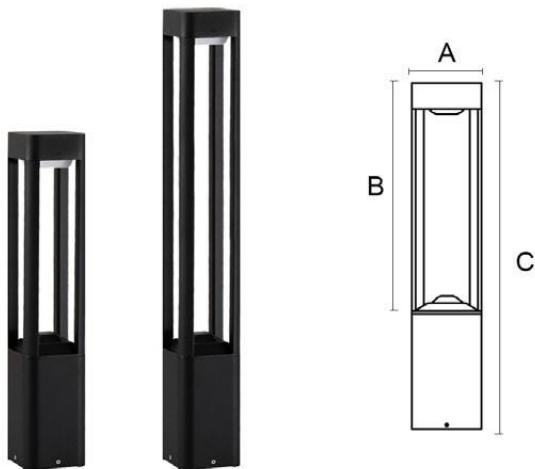

GARDEN LIGHTS

MB19-C002

The Application of Occasions

Suitable places: Garden

Product Description

Simple and easy appearance, in line with contemporary aesthetic concept
The lamp body adopts high quality and Anti-UV ability outdoor's polycarbonate;
High efficiency constant current driver, ensure the light source is maximum used.

Protection class

IP54

Material

Diffuse: PC

Body: Aluminum

Body color

Black/Dark Gray/Silver Gray

Item No.	Lamp Type	Power	LM	CCT	PF	Voltage	CRI	A	B	C (mm)
MB19-C002A	LED	10W	800	2700K-6000K	0.6	AC110-265V	80-90	120	400	600
MB19-C002B	LED	10W	800	2700K-6000K	0.6	AC110-265V	80-90	120	700	900