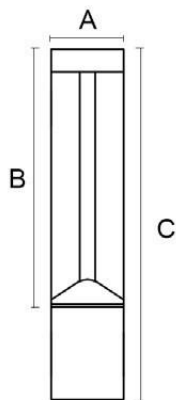

GARDEN LIGHTS

MB19-C006

The Application of Occasions

Suitable places: Garden

Product Description

Simple and easy appearance, in line with contemporary aesthetic concept
The lamp body adopts high quality and Anti-UV ability outdoor's polycarbonate;
High efficiency constant current driver, ensure the light source is maximum used.

Protection class

IP54

Material

Diffuse: PC

Body: Aluminum

Body color

Black/Dark Gray/Silver Gray

Item No.	Lamp Type	Power	LM	CCT	PF	Voltage	CRI	A	B	C (mm)
MB19-C006A	LED	10W	800	2700K-6000K	0.6	AC110-265V	80-90	120	400	600
MB19-C006B	LED	10W	800	2700K-6000K	0.6	AC110-265V	80-90	120	700	900