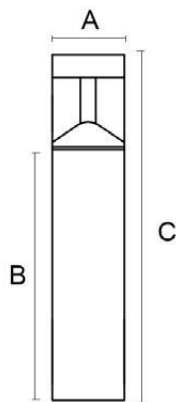

GARDEN LIGHTS

MB19-C005

The Application of Occasions

Suitable places: Garden

Product Description

Simple and easy appearance, in line with contemporary aesthetic concept
The lamp body adopts high quality and Anti-UV ability outdoor's polycarbonate;
High efficiency constant current driver, ensure the light source is maximum used.

Protection class

IP54

Material

Diffuse: PC

Body: Aluminum

Body color

Black/Dark Gray/Silver Gray

Item No.	Lamp Type	Power	LM	CCT	PF	Voltage	CRI	A	B	C (mm)
MB19-C005A	LED	10W	800	2700K-6000K	0.6	AC110-265V	80-90	125	100	300
MB19-C005B	LED	10W	800	2700K-6000K	0.6	AC110-265V	80-90	125	400	600
MB19-C005C	LED	10W	800	2700K-6000K	0.6	AC110-265V	80-90	125	700	900