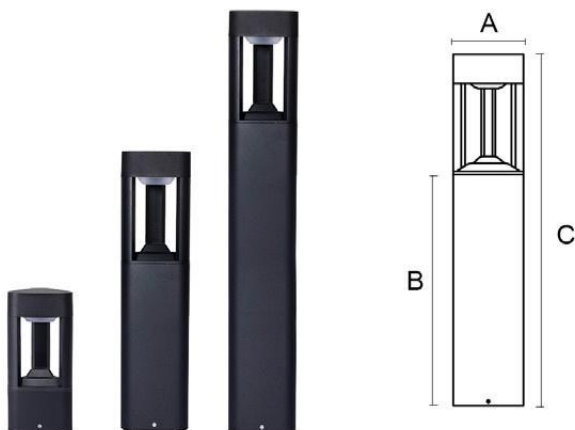

GARDEN LIGHTS

MB16-082

The Application of Occasions

Suitable places: Garden

Product Description

Simple and easy appearance, in line with contemporary aesthetic concept
The lamp body adopts high quality and Anti-UV ability outdoor's polycarbonate;
High efficiency constant current driver, ensure the light source is maximum used.

Protection class

IP54

Material

Diffuse: PC
Body: Aluminum

Body color

Black/Dark Gray/Silver Gray

Item No.	Lamp Type	Power	LM	CCT	PF	Voltage	CRI	A	B	C (mm)
MB16-082A	LED	10W	800	2700K-6000K	0.6	AC110-265V	80-90	120	100	300
MB16-082B	LED	10W	800	2700K-6000K	0.6	AC110-265V	80-90	120	400	600
MB16-082C	LED	10W	800	2700K-6000K	0.6	AC110-265V	80-90	120	700	900