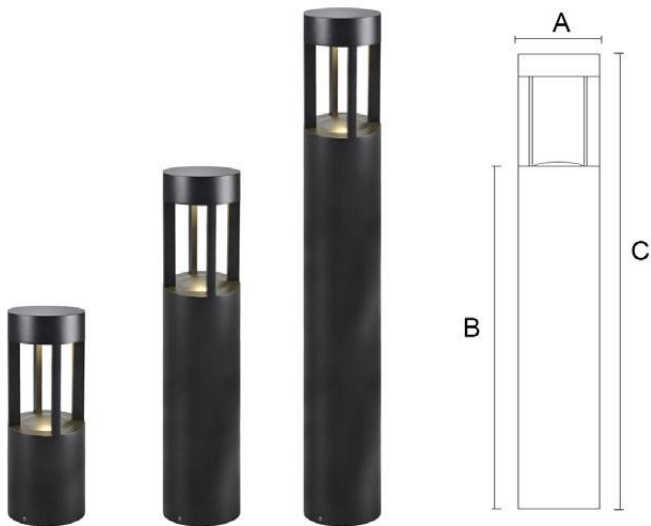

GARDEN LIGHTS

MB23-0230

The Application of Occasions

Suitable places: Garden

Product Description

Simple and easy appearance, in line with contemporary aesthetic concept
The lamp body adopts high quality and Anti-UV ability outdoor's polycarbonate;
High efficiency constant current driver, ensure the light source is maximum used.

Protection class

IP54

Material

Diffuse: Glass
Body: Aluminum

Body color

Black/Dark Gray/Silver Gray

Item No.	Lamp Type	Power	LM	CCT	PF	Voltage	CRI	A	B	C (mm)
MB23-023003	LED	10W	800	2700K-6000K	0.6	AC110-265V	80-90	Ø90	150	300
MB23-023006	LED	10W	800	2700K-6000K	0.6	AC110-265V	80-90	Ø90	430	600
MB23-023009	LED	10W	800	2700K-6000K	0.6	AC110-265V	80-90	Ø90	750	900