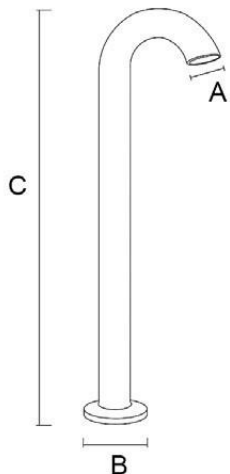

GARDEN LIGHTS

MB18-C014

The Application of Occasions

Suitable places:Garden

Product Description

Simple and easy appearance,in line with contemporary aesthetic concept
The lamp body adopts high quality and Anti-UV ability outdoor's polycarbonate;
High efficiency constant current driver,ensure the light source is maximum used.

Protection class

IP54

Material

Diffuse:PC
Body:Aluminum

Body color

Black/Dark Gray/Sliver Gray

Item No.	Lamp Type	Power	LM	CCT	PF	Voltage	CRI	A	B	C (mm)
MB18-C014	LED	5W	400	2700K-6000K	0.6	AC110-265V	80-90	Ø30	Ø90	600