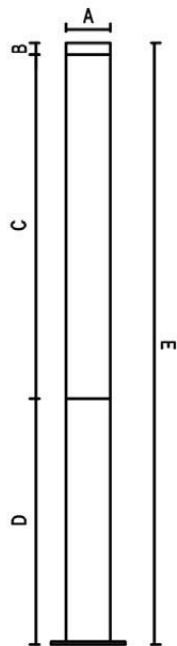

GARDEN LIGHTS

MB-T012

The Application of Occasions

Suitable places: Garden

Product Description

Simple and easy appearance, in line with contemporary aesthetic concept
The lamp body adopts high quality and Anti-UV ability outdoor's polycarbonate;
High efficiency constant current driver, ensure the light source is maximum used.

Protection class

IP54

Material

Diffuse: PC
Body: Aluminum

Body color

Black/Dark Gray/Silver Gray

Item No.	Lamp Type	Power	LM	CCT	PF	Voltage	CRI	A	B	C	D	E (mm)
MB-T012	LED	40W	3200	2700-6000K	0.9	AC110-265V	80-90	145	30	1470	1000	2500