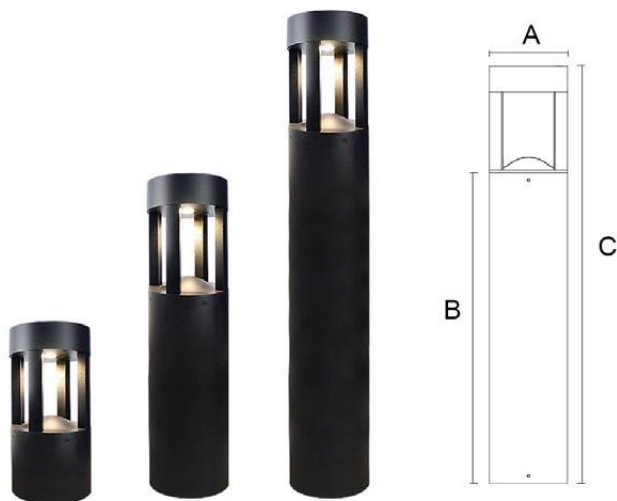

GARDEN LIGHTS

MB21-BL03

The Application of Occasions

Suitable places: Garden

Product Description

Simple and easy appearance, in line with contemporary aesthetic concept
The lamp body adopts high quality and Anti-UV ability outdoor's polycarbonate;
High efficiency constant current driver, ensure the light source is maximum used.

Protection class

IP54

Material

Diffuse: Glass

Body: Aluminum

Body color

Black/Dark Gray/Silver Gray

Item No.	Lamp Type	Power	LM	CCT	PF	Voltage	CRI	A	B	C (mm)
MB21-BL03A	LED	10W	800	2700K-6000K	0.6	AC110-265V	80-90	Ø150	100	300
MB21-BL03B	LED	10W	800	2700K-6000K	0.6	AC110-265V	80-90	Ø150	400	600
MB21-BL03C	LED	10W	800	2700K-6000K	0.6	AC110-265V	80-90	Ø150	700	900