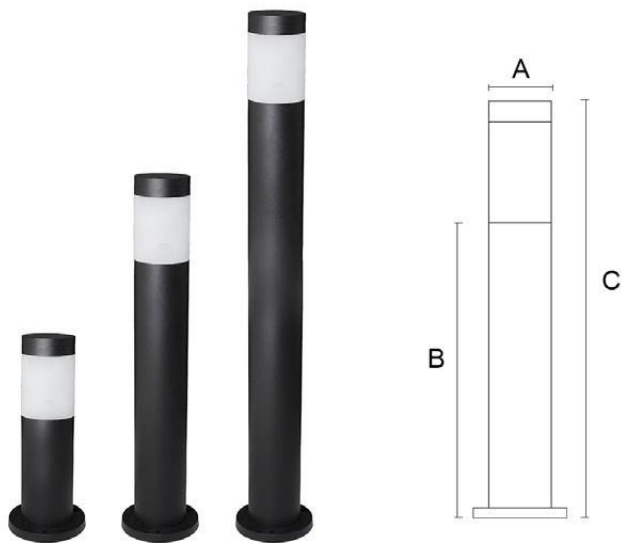

GARDEN LIGHTS

MB21-BL13

The Application of Occasions

Suitable places: Garden

Product Description

Simple and easy appearance, in line with contemporary aesthetic concept
The lamp body adopts high quality and Anti-UV ability outdoor's polycarbonate;
High efficiency constant current driver, ensure the light source is maximum used.

Protection class

IP54

Material

Diffuse: Acrylic
Body: Aluminum

Body color

Black/Dark Gray/Silver Gray

Item No.	Lamp Type	Power	LM	CCT	PF	Voltage	CRI	A	B	C (mm)
MB21-BL13A	LED	7W	560	2700K-6000K	0.6	AC110-265V	80-90	90	165	300
MB21-BL13B	LED	7W	560	2700K-6000K	0.6	AC110-265V	80-90	90	465	600
MB21-BL13C	LED	7W	560	2700K-6000K	0.6	AC110-265V	80-90	90	765	900