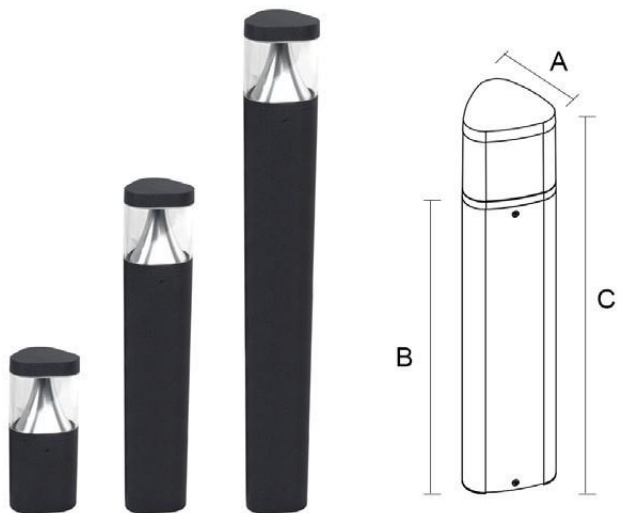

GARDEN LIGHTS

MB23-0210

The Application of Occasions

Suitable places: Garden

Product Description

Simple and easy appearance, in line with contemporary aesthetic concept
The lamp body adopts high quality and Anti-UV ability outdoor's polycarbonate;
High efficiency constant current driver, ensure the light source is maximum used.

Protection class

IP54

Material

Diffuse: PC

Body: Aluminum

Body color

Black/Dark Gray/Silver Gray

Item No.	Lamp Type	Power	LM	CCT	PF	Voltage	CRI	A	B	C (mm)
MB23-021003	LED	10W	800	2700K-6000K	0.6	AC110-265V	80-90	90	200	300
MB23-021006	LED	10W	800	2700K-6000K	0.6	AC110-265V	80-90	90	500	600
MB23-021009	LED	10W	800	2700K-6000K	0.6	AC110-265V	80-90	90	800	900
MB23-021103	LED	10W	800	2700K-6000K	0.6	AC110-265V	80-90	125	170	300
MB23-021106	LED	10W	800	2700K-6000K	0.6	AC110-265V	80-90	125	470	600
MB23-021109	LED	10W	800	2700K-6000K	0.6	AC110-265V	80-90	125	770	900