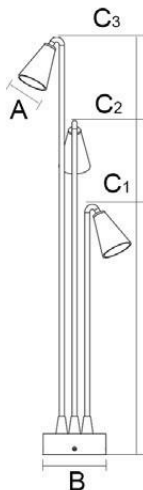

MB23-020203