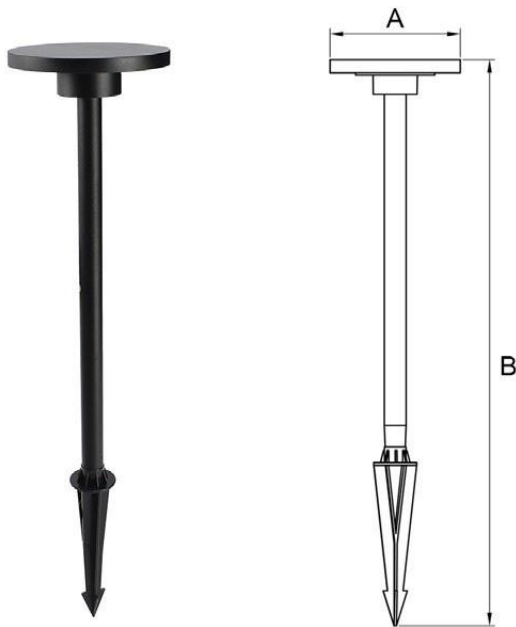

GARDEN LIGHTS

MB21-BL23

The Application of Occasions

Suitable places: Garden

Product Description

Simple and easy appearance, in line with contemporary aesthetic concept
The lamp body adopts high quality and Anti-UV ability outdoor's polycarbonate;
High efficiency constant current driver, ensure the light source is maximum used.

Protection class

IP54

Material

Diffuse: PC

Body: Aluminum

Body color

Black/Dark Gray/Silver Gray

Item No.	Lamp Type	Power	LM	CCT	PF	Voltage	CRI	A	B	C (mm)
MB21-BL23	LED	10W	800	2700K-6000K	0.6	AC110-265V	80-90	Ø150	665	-