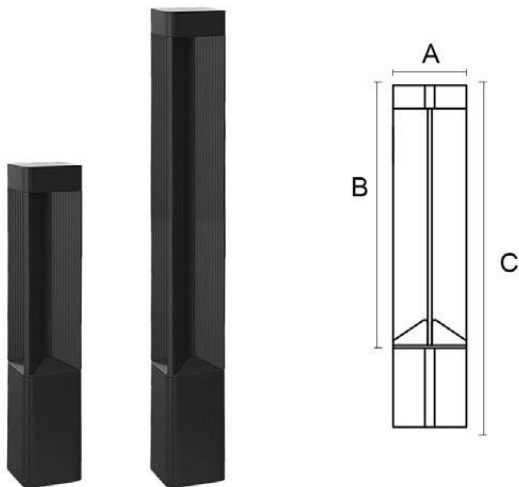

GARDEN LIGHTS

MB19-C004

The Application of Occasions

Suitable places: Garden

Product Description

Simple and easy appearance, in line with contemporary aesthetic concept
The lamp body adopts high quality and Anti-UV ability outdoor's polycarbonate;
High efficiency constant current driver, ensure the light source is maximum used.

Protection class

IP54

Material

Diffuse: PC

Body: Aluminum

Body color

Black/Dark Gray/Silver Gray

Item No.	Lamp Type	Power	LM	CCT	PF	Voltage	CRI	A	B	C (mm)
MB19-C004A	LED	10W	800	2700K-6000K	0.6	AC110-265V	80-90	120	400	600
MB19-C004B	LED	10W	800	2700K-6000K	0.6	AC110-265V	80-90	120	700	900