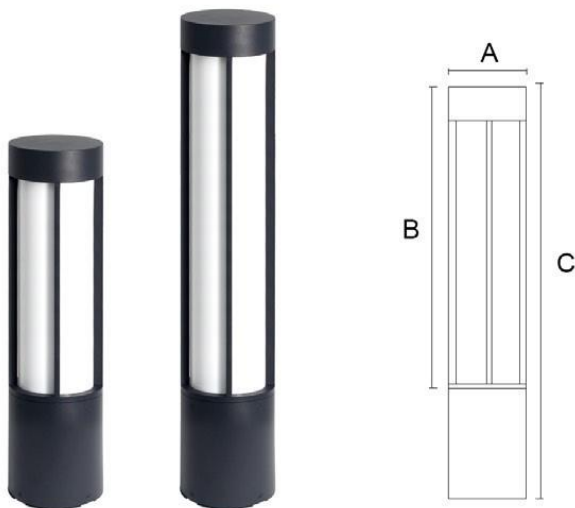

GARDEN LIGHTS

MB21-BL06

The Application of Occasions

Suitable places: Garden

Product Description

Simple and easy appearance, in line with contemporary aesthetic concept
The lamp body adopts high quality and Anti-UV ability outdoor's polycarbonate;
High efficiency constant current driver, ensure the light source is maximum used.

Protection class

IP54

Material

Diffuse: PC

Body: Aluminum

Body color

Black/Dark Gray/Silver Gray

Item No.	Lamp Type	Power	LM	CCT	PF	Voltage	CRI	A	B	C (mm)
MB21-BL06A/150	LED	20W	1600	2700K-6000K	0.6	AC110-265V	80-90	Ø150	400	600
MB21-BL06B/150	LED	20W	1600	2700K-6000K	0.6	AC110-265V	80-90	Ø150	700	900
MB21-BL06A/200	LED	20W	1600	2700K-6000K	0.6	AC110-265V	80-90	Ø200	400	600
MB21-BL06B/200	LED	20W	1600	2700K-6000K	0.6	AC110-265V	80-90	Ø200	700	900