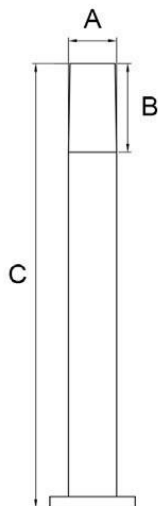

GARDEN LIGHTS

MB23-0222

The Application of Occasions

Suitable places: Garden

Product Description

Simple and easy appearance, in line with contemporary aesthetic concept

The lamp body adopts high quality and Anti-UV ability outdoor's polycarbonate;

High efficiency constant current driver, ensure the light source is maximum used.

Protection class

IP54

Material

Diffuse: Acrylic

Body: Aluminum

Body color

Black/Dark Gray/Silver Gray

Item No.	Lamp Type	Power	LM	CCT	PF	Voltage	CRI	A	B	C (mm)
MB23-022203	LED	5W	400	2700K-6000K	0.6	AC110-265V	80-90	Ø65	120	300
MB23-022206	LED	5W	400	2700K-6000K	0.6	AC110-265V	80-90	Ø65	120	600
MB23-022209	LED	5W	400	2700K-6000K	0.6	AC110-265V	80-90	Ø65	120	900
MB23-022303	LED	10W	800	2700K-6000K	0.6	AC110-265V	80-90	Ø90	120	300
MB23-022306	LED	10W	800	2700K-6000K	0.6	AC110-265V	80-90	Ø90	120	600
MB23-022309	LED	10W	800	2700K-6000K	0.6	AC110-265V	80-90	Ø90	120	900
MB23-022403	LED	12W	960	2700K-6000K	0.6	AC110-265V	80-90	Ø108	120	300
MB23-022406	LED	12W	960	2700K-6000K	0.6	AC110-265V	80-90	Ø108	120	600
MB23-022409	LED	12W	960	2700K-6000K	0.6	AC110-265V	80-90	Ø108	120	900