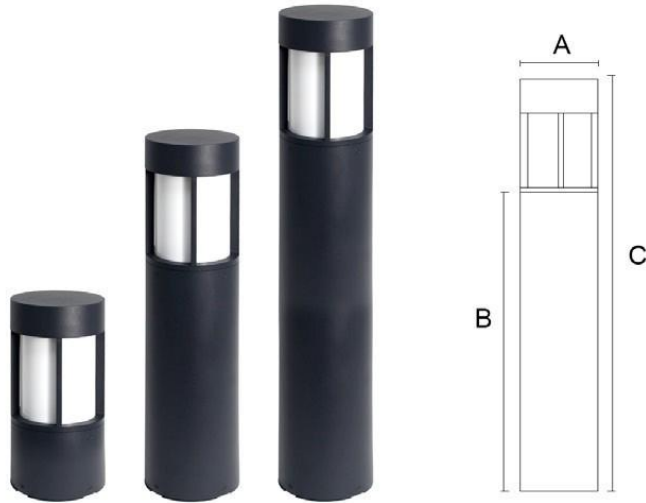

GARDEN LIGHTS

MB21-BL05

The Application of Occasions

Suitable places: Garden

Product Description

Simple and easy appearance, in line with contemporary aesthetic concept
The lamp body adopts high quality and Anti-UV ability outdoor's polycarbonate;
High efficiency constant current driver, ensure the light source is maximum used.

Protection class

IP54

Material

Diffuse: PC

Body: Aluminum

Body color

Black/Dark Gray/Silver Gray

Item No.	Lamp Type	Power	LM	CCT	PF	Voltage	CRI	A	B	C (mm)
MB21-BL05A/150	LED	15W	1200	2700K-6000K	0.6	AC110-265V	80-90	Ø150	100	300
MB21-BL05B/150	LED	15W	1200	2700K-6000K	0.6	AC110-265V	80-90	Ø150	400	600
MB21-BL05C/150	LED	15W	1200	2700K-6000K	0.6	AC110-265V	80-90	Ø150	700	900
MB21-BL05A/200	LED	15W	1200	2700K-6000K	0.6	AC110-265V	80-90	Ø200	100	300
MB21-BL05B/200	LED	15W	1200	2700K-6000K	0.6	AC110-265V	80-90	Ø200	400	600
MB21-BL05C/200	LED	15W	1200	2700K-6000K	0.6	AC110-265V	80-90	Ø200	700	900