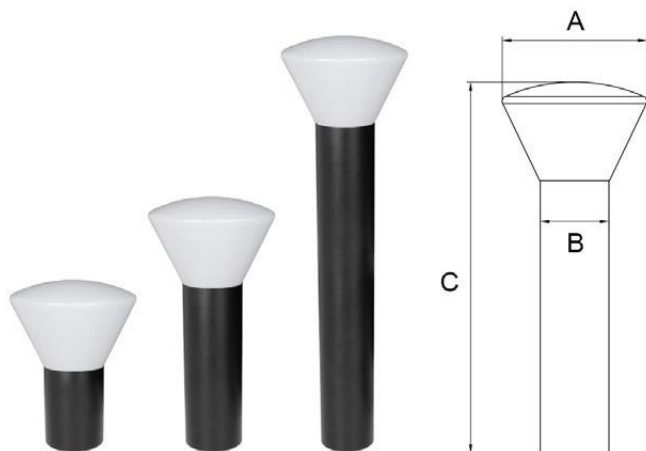

GARDEN LIGHTS

MB23-0205

The Application of Occasions

Suitable places: Garden

Product Description

Simple and easy appearance, in line with contemporary aesthetic concept
The lamp body adopts high quality and Anti-UV ability outdoor's polycarbonate;
High efficiency constant current driver, ensure the light source is maximum used.

Protection class

IP54

Material

Diffuse: PC

Body: Aluminum

Body color

Black/Dark Gray/Silver Gray

Item No.	Lamp Type	Power	LM	CCT	PF	Voltage	CRI	A	B	C (mm)
MB23-020504	LED	5W	400	2700K-6000K	0.6	AC110-265V	80-90	Ø160	Ø76	400
MB23-020506	LED	5W	400	2700K-6000K	0.6	AC110-265V	80-90	Ø160	Ø76	600
MB23-0205010	LED	5W	400	2700K-6000K	0.6	AC110-265V	80-90	Ø160	Ø76	1000