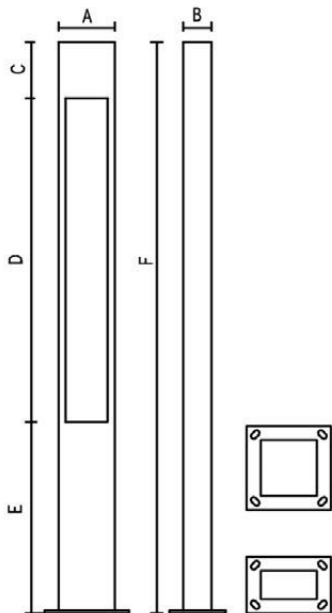

GARDEN LIGHTS

MB-T009

The Application of Occasions

Suitable places: Garden

Product Description

Simple and easy appearance, in line with contemporary aesthetic concept
The lamp body adopts high quality and Anti-UV ability outdoor's polycarbonate;
High efficiency constant current driver, ensure the light source is maximum used.

Protection class

IP54

Material

Diffuse: Glass
Body: Aluminum

Body color

Black/Dark Gray/Sliver Gray

Item No.	Lamp Type	Power	LM	CCT	PF	Voltage	CRI	A	B	C	D	E	F (mm)
MB-T009	LED	20W	1600	2700-6000K	0.9	AC110-265V	80-90	200	100	200	1300	1000	2500
MB-T009/150	LED	20W	1600	2700-6000K	0.9	AC110-265V	80-90	150	150	100	1300	1100	2500
MB-T009/200	LED	30W	2400	2700-6000K	0.9	AC110-265V	80-90	150	200	100	1300	1100	2500