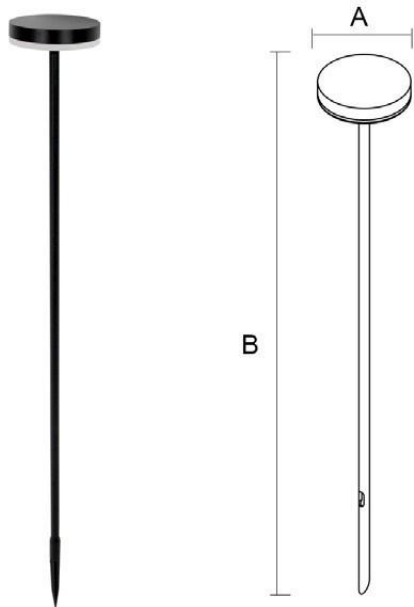

GARDEN LIGHTS

MB23-0226

The Application of Occasions

Suitable places: Garden

Product Description

Simple and easy appearance, in line with contemporary aesthetic concept
The lamp body adopts high quality and Anti-UV ability outdoor's polycarbonate;
High efficiency constant current driver, ensure the light source is maximum used.

Protection class

IP54

Material

Diffuse: PC
Body: Aluminum

Body color

Black/Dark Gray/Silver Gray

Item No.	Lamp Type	Power	LM	CCT	PF	Voltage	CRI	A	B	C (mm)
MB23-0226	LED	9W	720	2700K-6000K	0.6	DC24V	80-90	Ø105	810	-