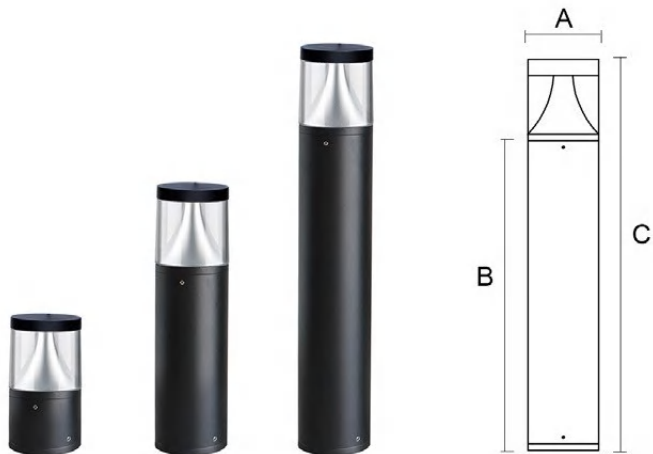

GARDEN LIGHTS

MB18-C001

The Application of Occasions

Suitable places: Garden

Product Description

Simple and easy appearance, in line with contemporary aesthetic concept
The lamp body adopts high quality and Anti-UV ability outdoor's polycarbonate;
High efficiency constant current driver, ensure the light source is maximum used.

Protection class

IP54

Material

Diffuse: PC

Body: Aluminum

Body color

Black/Dark Gray/Sliver Gray

Item No.	Lamp Type	Power	LM	CCT	PF	Voltage	CRI	A	B	C (mm)
MB18-C001A-300	LED	6W	480	2700K-6000K	0.6	AC110-265V	80-90	Ø90	180	300
MB18-C001A-600	LED	6W	480	2700K-6000K	0.6	AC110-265V	80-90	Ø90	480	600
MB18-C001A-900	LED	6W	480	2700K-6000K	0.6	AC110-265V	80-90	Ø90	780	900
MB18-C001B-300	LED	9W	720	2700K-6000K	0.6	AC110-265V	80-90	Ø108	175	300
MB18-C001B-600	LED	9W	720	2700K-6000K	0.6	AC110-265V	80-90	Ø108	475	600
MB18-C001B-900	LED	9W	720	2700K-6000K	0.6	AC110-265V	80-90	Ø108	775	900
MB18-C001C-300	LED	12W	960	2700K-6000K	0.6	AC110-265V	80-90	Ø150	155	300
MB18-C001C-600	LED	12W	960	2700K-6000K	0.6	AC110-265V	80-90	Ø150	455	600
MB18-C001C-900	LED	12W	960	2700K-6000K	0.6	AC110-265V	80-90	Ø150	755	900