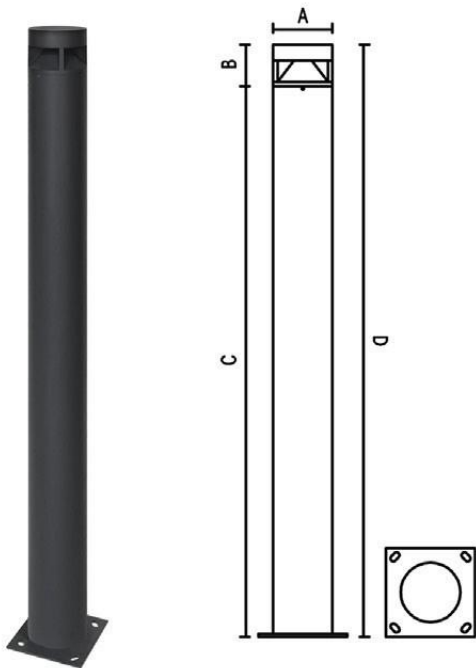

GARDEN LIGHTS

MB-T013

The Application of Occasions

Suitable places: Garden

Product Description

Simple and easy appearance, in line with contemporary aesthetic concept
The lamp body adopts high quality and Anti-UV ability outdoor's polycarbonate;
High efficiency constant current driver, ensure the light source is maximum used.

Protection class

IP54

Material

Diffuse: PC

Body: Aluminum

Body color

Black/Dark Gray/Silver Gray

Item No.	Lamp Type	Power	LM	CCT	PF	Voltage	CRI	A	B	C	D	E (mm)
MB-T013	LED	20W	1200	2700-6000K	0.9	AC110-265V	80-90	200	140	2360	2500	-