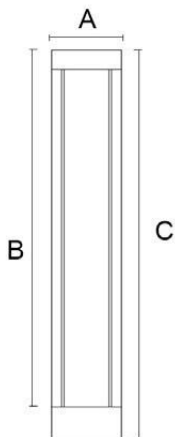

GARDEN LIGHTS

MB16-076

The Application of Occasions

Suitable places: Garden

Product Description

Simple and easy appearance, in line with contemporary aesthetic concept
The lamp body adopts high quality and Anti-UV ability outdoor's polycarbonate;
High efficiency constant current driver, ensure the light source is maximum used.

Protection class

IP54

Material

Diffuse: Glass
Body: Aluminum

Body color

Black/Dark Gray/Silver Gray

Item No.	Lamp Type	Power	LM	CCT	PF	Voltage	CRI	A	B	C (mm)
MB16-076A	LED	10W	800	2700K-6000K	0.6	AC110-265V	80-90	Ø108	250	300
MB16-076B	LED	10W	800	2700K-6000K	0.6	AC110-265V	80-90	Ø108	550	600
MB16-076C	LED	10W	800	2700K-6000K	0.6	AC110-265V	80-90	Ø108	850	900