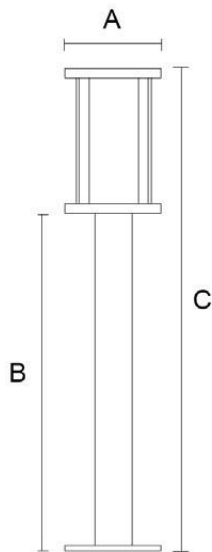

GARDEN LIGHTS

MB21-BL19

The Application of Occasions

Suitable places:Garden

Product Description

Simple and easy appearance,in line with contemporary aesthetic concept
The lamp body adopts high quality and Anti-UV ability outdoor's polycarbonate;
High efficiency constant current driver,ensure the light source is maximum used.

Protection class

IP54

Material

Diffuse:PC

Body:Aluminum

Body color

Black/Dark Gray/Sliver Gray

Item No.	Lamp Type	Power	LM	CCT	PF	Voltage	CRI	A	B	C (mm)
MB21-BL19	LED	7W	560	2700K-6000K	0.6	AC110-265V	80-90	Ø100	630	800