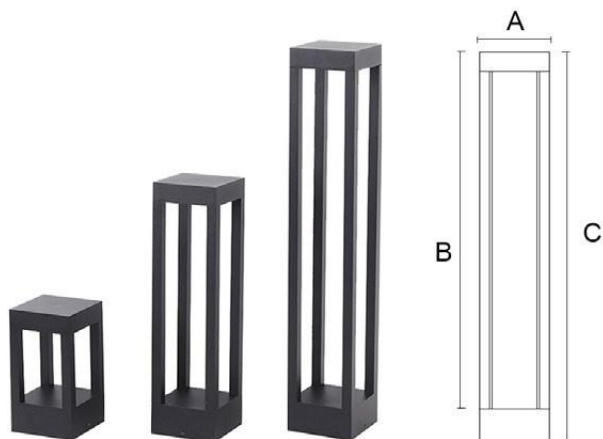

GARDEN LIGHTS

MB16-077

The Application of Occasions

Suitable places: Garden

Product Description

Simple and easy appearance, in line with contemporary aesthetic concept
The lamp body adopts high quality and Anti-UV ability outdoor's polycarbonate;
High efficiency constant current driver, ensure the light source is maximum used.

Protection class

IP54

Material

Diffuse: Glass
Body: Aluminum

Body color

Black/Dark Gray/Silver Gray

Item No.	Lamp Type	Power	LM	CCT	PF	Voltage	CRI	A	B	C (mm)
MB16-077A	LED	10W	800	2700K-6000K	0.6	AC110-265V	80-90	110	250	300
MB16-077B	LED	10W	800	2700K-6000K	0.6	AC110-265V	80-90	110	550	600
MB16-077C	LED	10W	800	2700K-6000K	0.6	AC110-265V	80-90	110	850	900