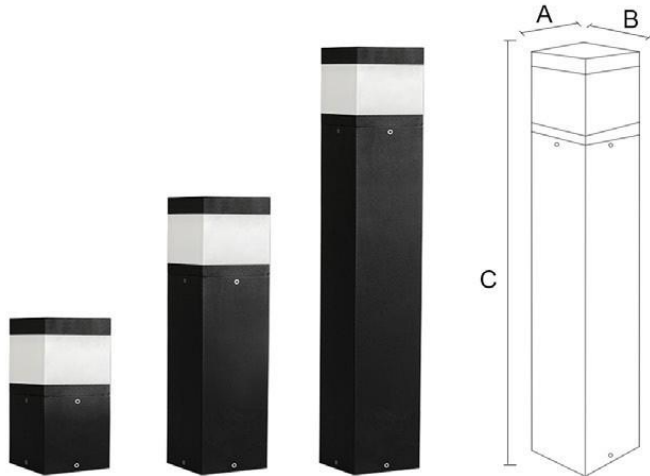

GARDEN LIGHTS

MB18-C013

The Application of Occasions

Suitable places: Garden

Product Description

Simple and easy appearance, in line with contemporary aesthetic concept
The lamp body adopts high quality and Anti-UV ability outdoor's polycarbonate;
High efficiency constant current driver, ensure the light source is maximum used.

Protection class

IP54

Material

Diffuse: PC

Body: Aluminum

Body color

Black/Dark Gray/Silver Gray

Item No.	Lamp Type	Power	LM	CCT	PF	Voltage	CRI	A	B	C (mm)
MB18-C013A	LED	12W	960	2700K-6000K	0.6	AC110-265V	80-90	150	150	200
MB18-C013B	LED	12W	960	2700K-6000K	0.6	AC110-265V	80-90	150	150	500
MB18-C013C	LED	12W	960	2700K-6000K	0.6	AC110-265V	80-90	150	150	800
MB18-C013A	E27	-	-	-	-	-	-	150	150	200
MB18-C013B	E27	-	-	-	-	-	-	150	150	500
MB18-C013C	E27	-	-	-	-	-	-	150	150	800