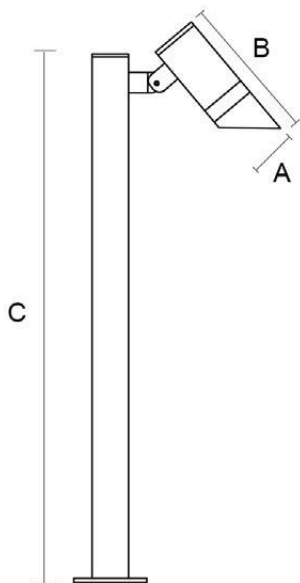

GARDEN LIGHTS

MB21-BL14

The Application of Occasions

Suitable places:Garden

Product Description

Simple and easy appearance,in line with contemporary aesthetic concept
The lamp body adopts high quality and Anti-UV ability outdoor's polycarbonate;
High efficiency constant current driver,ensure the light source is maximum used.

Protection class

IP65

Material

Diffuse:Glass

Body:Aluminum

Body color

Black/Dark Gray/Silver Gray

Item No.	Lamp Type	Power	LM	CCT	PF	Voltage	CRI	A	B	C (mm)
MB21-BL14	LED	10W	800	2700K-6000K	0.6	AC110-265V	80-90	Ø65	185	800
MB21-BL14	GU10/MR16	-	-	-	-	-	-	Ø65	185	800