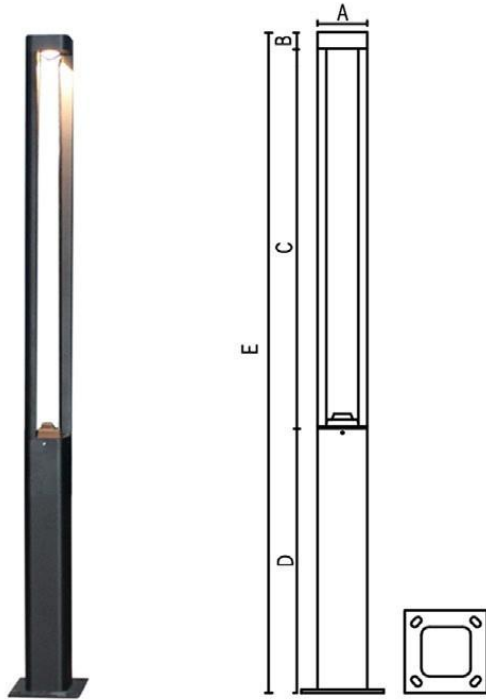

GARDEN LIGHTS

MB-T007

The Application of Occasions

Suitable places: Garden

Product Description

Simple and easy appearance, in line with contemporary aesthetic concept
The lamp body adopts high quality and Anti-UV ability outdoor's polycarbonate;
High efficiency constant current driver, ensure the light source is maximum used.

Protection class

IP54

Material

Diffuse: Glass

Body: Aluminum

Body color

Black/Dark Gray/Sliver Gray

Item No.	Lamp Type	Power	LM	CCT	PF	Voltage	CRI	A	B	C	D	E (mm)
MB-T007	LED	20W	1600	2700-6000K	0.9	AC110-265V	80-90	120	45	1455	1000	2500