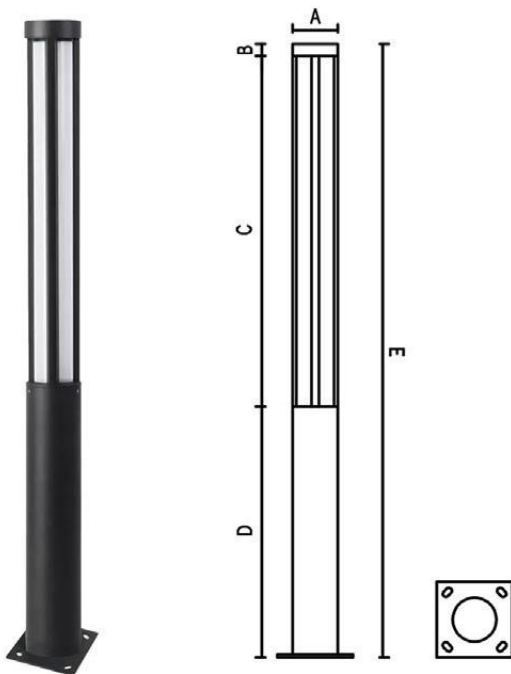

GARDEN LIGHTS

MB-T015

The Application of Occasions

Suitable places: Garden

Product Description

Simple and easy appearance, in line with contemporary aesthetic concept
The lamp body adopts high quality and Anti-UV ability outdoor's polycarbonate;
High efficiency constant current driver, ensure the light source is maximum used.

Protection class

IP54

Material

Diffuse: PC
Body: Aluminum

Body color

Black/Dark Gray/Silver Gray

Item No.	Lamp Type	Power	LM	CCT	PF	Voltage	CRI	A	B	C	D	E (mm)
MB-T015A	LED	40W	3200	2700-6000K	0.9	AC110-265V	80-90	150	30	1470	1000	2500
MB-T015B	LED	40W	3200	2700-6000K	0.9	AC110-265V	80-90	200	55	1445	1000	2500