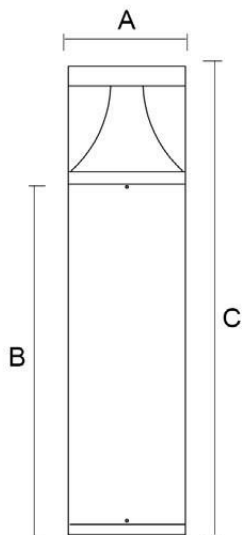

GARDEN LIGHTS

MB18-C024

The Application of Occasions

Suitable places: Garden

Product Description

Simple and easy appearance, in line with contemporary aesthetic concept
The lamp body adopts high quality and Anti-UV ability outdoor's polycarbonate;
High efficiency constant current driver, ensure the light source is maximum used.

Protection class

IP54

Material

Diffuse: PC
Body: Aluminum

Body color

Black/Dark Gray/Silver Gray

Item No.	Lamp Type	Power	LM	CCT	PF	Voltage	CRI	A	B	C (mm)
MB18-C024A	LED	12W	960	2700K-6000K	0.6	AC110-265V	80-90	150	60	200
MB18-C024B	LED	12W	960	2700K-6000K	0.6	AC110-265V	80-90	150	360	500
MB18-C024C	LED	12W	960	2700K-6000K	0.6	AC110-265V	80-90	150	660	800