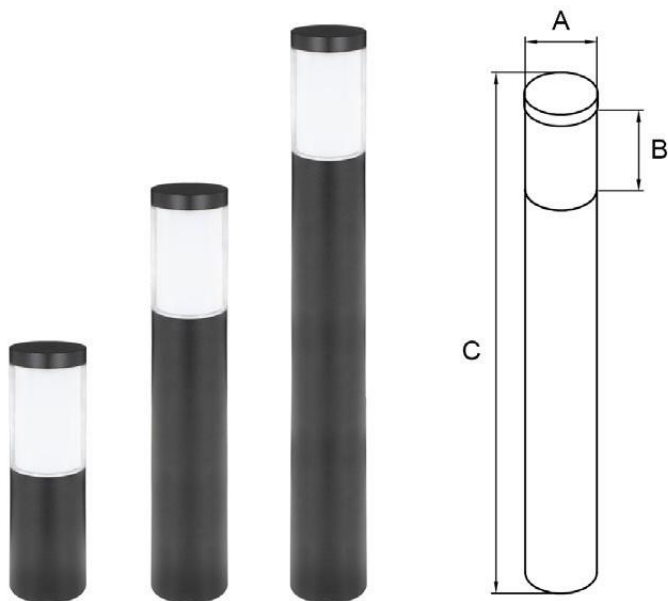

GARDEN LIGHTS

MB23-0225

The Application of Occasions

Suitable places: Garden

Product Description

Simple and easy appearance, in line with contemporary aesthetic concept
The lamp body adopts high quality and Anti-UV ability outdoor's polycarbonate;
High efficiency constant current driver, ensure the light source is maximum used.

Protection class

IP54

Material

Diffuse: PC
Body: Aluminum

Body color

Black/Dark Gray/Silver Gray

Item No.	Lamp Type	Power	LM	CCT	PF	Voltage	CRI	A	B	C (mm)
MB23-022503	LED	5W	400	2700K-6000K	0.6	AC110-265V	80-90	Ø76	110	300
MB23-022506	LED	5W	400	2700K-6000K	0.6	AC110-265V	80-90	Ø76	110	600
MB23-022509	LED	5W	400	2700K-6000K	0.6	AC110-265V	80-90	Ø76	110	900