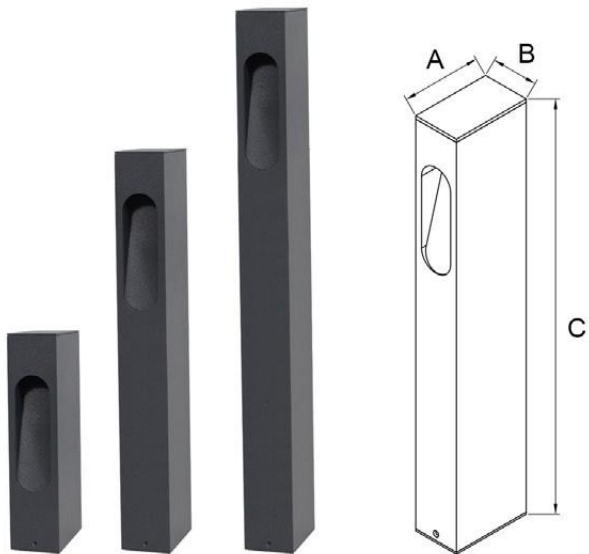

GARDEN LIGHTS

MB23-0206

The Application of Occasions

Suitable places: Garden

Product Description

Simple and easy appearance, in line with contemporary aesthetic concept
The lamp body adopts high quality and Anti-UV ability outdoor's polycarbonate;
High efficiency constant current driver, ensure the light source is maximum used.