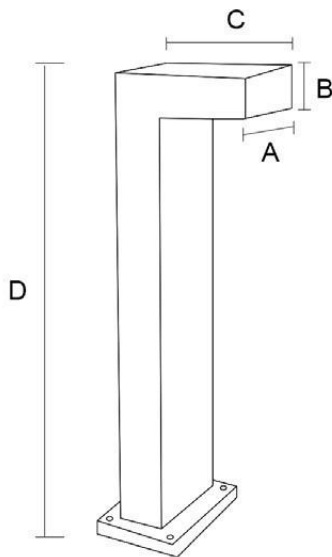

GARDEN LIGHTS

MB18-C021

The Application of Occasions

Suitable places: Garden

Product Description

Simple and easy appearance, in line with contemporary aesthetic concept
The lamp body adopts high quality and Anti-UV ability outdoor's polycarbonate;
High efficiency constant current driver, ensure the light source is maximum used.

Protection class

IP54

Material

Diffuse: Glass

Body: Aluminum

Body color

Black/Dark Gray/Silver Gray

Item No.	Lamp Type	Power	LM	CCT	PF	Voltage	CRI	A	B	C	D(mm)
MB18-C014A	LED	10W	800	2700K-6000K	0.6	AC110-265V	80-90	100	50	200	600
MB18-C014B	LED	10W	800	2700K-6000K	0.6	AC110-265V	80-90	150	80	200	600