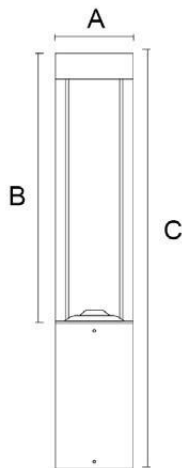

GARDEN LIGHTS

MB21-BL10

The Application of Occasions

Suitable places: Garden

Product Description

Simple and easy appearance, in line with contemporary aesthetic concept
The lamp body adopts high quality and Anti-UV ability outdoor's polycarbonate;
High efficiency constant current driver, ensure the light source is maximum used.

Protection class

IP54

Material

Diffuse: Glass

Body: Aluminum

Body color

Black/Dark Gray/Silver Gray

Item No.	Lamp Type	Power	LM	CCT	PF	Voltage	CRI	A	B	C (mm)
MB21-BL10A	LED	10W	800	2700K-6000K	0.6	AC110-265V	80-90	150	400	600
MB21-BL10B	LED	10W	800	2700K-6000K	0.6	AC110-265V	80-90	150	700	900