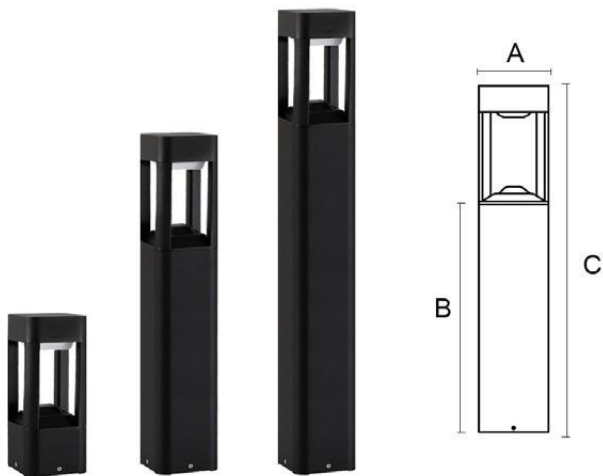

GARDEN LIGHTS

MB19-C001

The Application of Occasions

Suitable places: Garden

Product Description

Simple and easy appearance, in line with contemporary aesthetic concept
The lamp body adopts high quality and Anti-UV ability outdoor's polycarbonate;
High efficiency constant current driver, ensure the light source is maximum used.

Protection class

IP54

Material

Diffuse: PC

Body: Aluminum

Body color

Black/Dark Gray/Silver Gray

Item No.	Lamp Type	Power	LM	CCT	PF	Voltage	CRI	A	B	C (mm)
MB19-C001A	LED	10W	800	2700K-6000K	0.6	AC110-265V	80-90	120	100	300
MB19-C001B	LED	10W	800	2700K-6000K	0.6	AC110-265V	80-90	120	400	600
MB19-C001C	LED	10W	800	2700K-6000K	0.6	AC110-265V	80-90	120	700	900