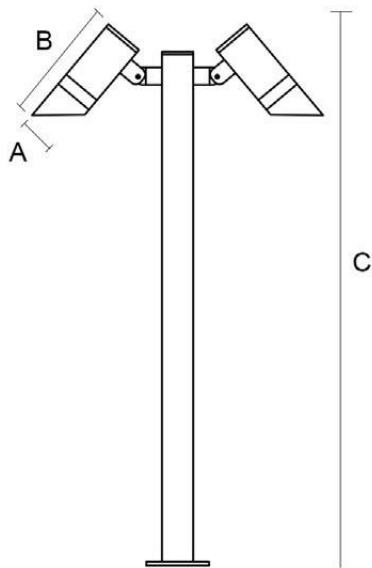

GARDEN LIGHTS

MB21-BL15

The Application of Occasions

Suitable places: Garden

Product Description

Simple and easy appearance, in line with contemporary aesthetic concept
The lamp body adopts high quality and Anti-UV ability outdoor's polycarbonate;
High efficiency constant current driver, ensure the light source is maximum used.

Protection class

IP65

Material

Diffuse: Glass
Body: Aluminum

Body color

Black/Dark Gray/Silver Gray

Item No.	Lamp Type	Power	LM	CCT	PF	Voltage	CRI	A	B	C (mm)
MB21-BL15	LED	2*10W	1600	2700K-6000K	0.6	AC110-265V	80-90	Ø65	185	800
MB21-BL15	GU10/MR16	-	-	-	-	-	-	Ø65	185	800