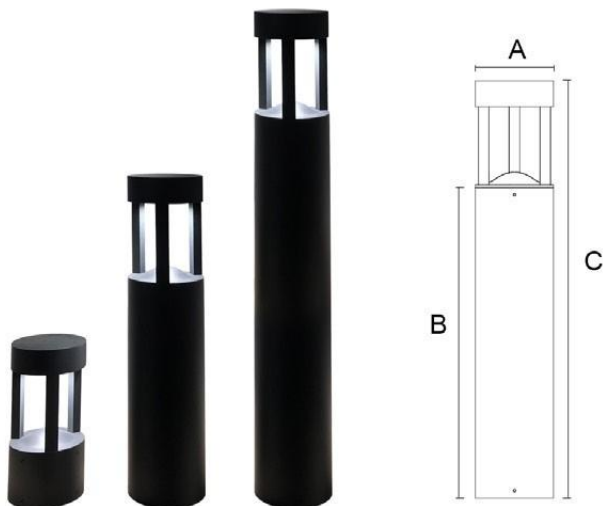

GARDEN LIGHTS

MB21-BL01

The Application of Occasions

Suitable places: Garden

Product Description

Simple and easy appearance, in line with contemporary aesthetic concept
The lamp body adopts high quality and Anti-UV ability outdoor's polycarbonate;
High efficiency constant current driver, ensure the light source is maximum used.

Protection class

IP54

Material

Diffuse: Glass

Body: Aluminum

Body color

Black/Dark Gray/Silver Gray

Item No.	Lamp Type	Power	LM	CCT	PF	Voltage	CRI	A	B	C (mm)
MB21-BL01A	LED	10W	800	2700K-6000K	0.6	AC110-265V	80-90	Ø150	100	300
MB21-BL01B	LED	10W	800	2700K-6000K	0.6	AC110-265V	80-90	Ø150	400	600
MB21-BL01C	LED	10W	800	2700K-6000K	0.6	AC110-265V	80-90	Ø150	700	900