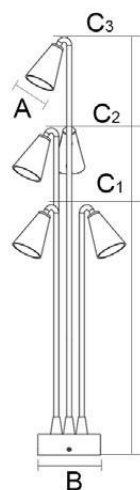

MB23-020205

MB23-0202

The Application of Occasions

Suitable places: Garden

Product Description

Simple and easy appearance, in line with contemporary aesthetic concept
The lamp body adopts high quality and Anti-UV ability outdoor's polycarbonate;
High efficiency constant current driver, ensure the light source is maximum used.

Protection class

IP54

Material

Diffuse: Glass
Body: Aluminum

Body color

Black/Dark Gray/Silver Gray

Item No.	Lamp Type	Power	LM	CCT	PF	Voltage	CRI	A	B	C₁	C₂	C₃(mm)
MB23-020201	LED	1*3W	240	2700K-6000K	0.6	AC110-265V	80-90	Ø75	Ø150	600	-	-
MB23-020203	LED	3*3W	720	2700K-6000K	0.6	AC110-265V	80-90	Ø75	Ø150	600	800	1000
MB23-020205	LED	5*3W	1200	2700K-6000K	0.6	AC110-265V	80-90	Ø75	Ø150	600	800	1000