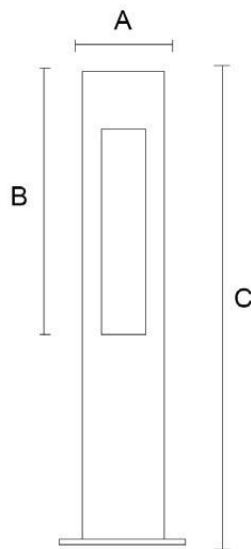

GARDEN LIGHTS

MB21-BL20

The Application of Occasions

Suitable places:Garden

Product Description

Simple and easy appearance,in line with contemporary aesthetic concept
The lamp body adopts high quality and Anti-UV ability outdoor's polycarbonate;
High efficiency constant current driver,ensure the light source is maximum used.

Protection class

IP54

Material

Diffuse:Glass

Body:Aluminum

Body color

Black/Dark Gray/Silver Gray

Item No.	Lamp Type	Power	LM	CCT	PF	Voltage	CRI	A	B	C (mm)
MB21-BL20	LED	7W	560	2700K-6000K	0.6	AC110-265V	80-90	100	290	600