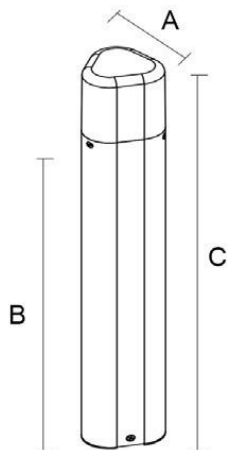

GARDEN LIGHTS

MB23-0214

The Application of Occasions

Suitable places: Garden

Product Description

Simple and easy appearance, in line with contemporary aesthetic concept
The lamp body adopts high quality and Anti-UV ability outdoor's polycarbonate;
High efficiency constant current driver, ensure the light source is maximum used.

Protection class

IP54

Material

Diffuse: PC

Body: Aluminum

Body color

Black/Dark Gray/Silver Gray

Item No.	Lamp Type	Power	LM	CCT	PF	Voltage	CRI	A	B	C (mm)
MB23-021403	E14/GU10	-	-	-	-	-	-	90	200	300
MB23-021406	E14/GU10	-	-	-	-	-	-	90	500	600
MB23-021409	E14/GU10	-	-	-	-	-	-	90	800	900
MB23-021503	E27/GU10	-	-	-	-	-	-	125	140	300
MB23-021506	E27/GU10	-	-	-	-	-	-	125	440	600
MB23-021509	E27/GU10	-	-	-	-	-	-	125	740	900