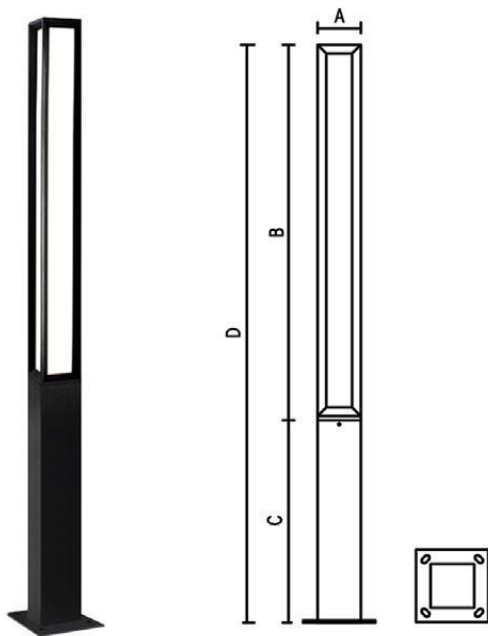

GARDEN LIGHTS

MB-T010

The Application of Occasions

Suitable places: Garden

Product Description

Simple and easy appearance, in line with contemporary aesthetic concept
The lamp body adopts high quality and Anti-UV ability outdoor's polycarbonate;
High efficiency constant current driver, ensure the light source is maximum used.

Protection class

IP54

Material

Diffuse: Acrylic
Body: Aluminum

Body color

Black/Dark Gray/Silver Gray

Item No.	Lamp Type	Power	LM	CCT	PF	Voltage	CRI	A	B	C	D	E (mm)
MB-T010	LED	40W	3200	2700-6000K	0.9	AC110-265V	80-90	150	1500	1000	2500	-