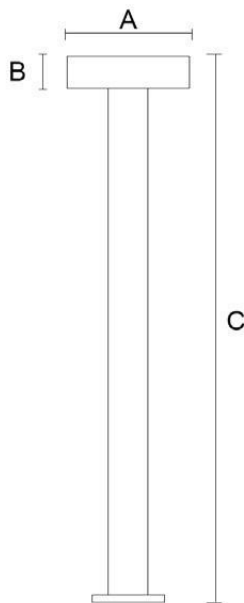

GARDEN LIGHTS

MB-T017

The Application of Occasions

Suitable places: Garden

Product Description

Simple and easy appearance, in line with contemporary aesthetic concept
The lamp body adopts high quality and Anti-UV ability outdoor's polycarbonate;
High efficiency constant current driver, ensure the light source is maximum used.

Protection class

IP54

Material

Diffuse: PC

Body: Aluminum

Body color

Black/Dark Gray/Silver Gray

Item No.	Lamp Type	Power	LM	CCT	PF	Voltage	CRI	A	B	C (mm)
MB-T017	LED	20W	1600	2700K-6000K	0.9	AC110-265V	80-90	Ø200	55	2500