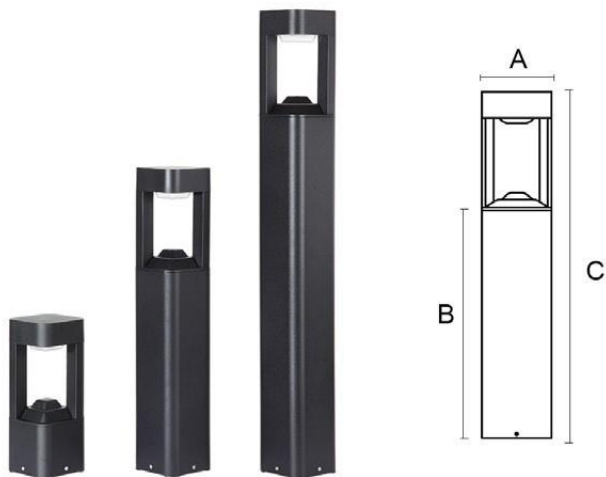

GARDEN LIGHTS

MB16-080

The Application of Occasions

Suitable places: Garden

Product Description

Simple and easy appearance, in line with contemporary aesthetic concept
The lamp body adopts high quality and Anti-UV ability outdoor's polycarbonate;
High efficiency constant current driver, ensure the light source is maximum used.

Protection class

IP54

Material

Diffuse: PC

Body: Aluminum

Body color

Black/Dark Gray/Silver Gray

Item No.	Lamp Type	Power	LM	CCT	PF	Voltage	CRI	A	B	C (mm)
MB16-080A	LED	10W	800	2700K-6000K	0.6	AC110-265V	80-90	120	100	300
MB16-080B	LED	10W	800	2700K-6000K	0.6	AC110-265V	80-90	120	400	600
MB16-080C	LED	10W	800	2700K-6000K	0.6	AC110-265V	80-90	120	700	900