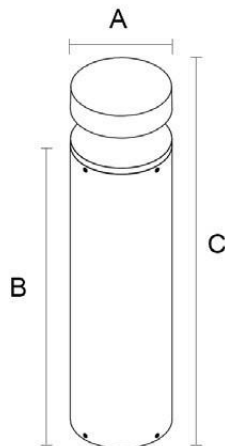

GARDEN LIGHTS

MB23-0208

The Application of Occasions

Suitable places: Garden

Product Description

Simple and easy appearance, in line with contemporary aesthetic concept
The lamp body adopts high quality and Anti-UV ability outdoor's polycarbonate;
High efficiency constant current driver, ensure the light source is maximum used.

Protection class

IP54

Material

Diffuse: PC

Body: Aluminum

Body color

Black/Dark Gray/Silver Gray

Item No.	Lamp Type	Power	LM	CCT	PF	Voltage	CRI	A	B	C (mm)
MB23-020802	LED	20W	1600	2700K-6000K	0.95	AC110-265V	80-90	Ø200	60	200
MB23-020805	LED	20W	1600	2700K-6000K	0.95	AC110-265V	80-90	Ø200	360	500
MB23-020808	LED	20W	1600	2700K-6000K	0.95	AC110-265V	80-90	Ø200	660	800