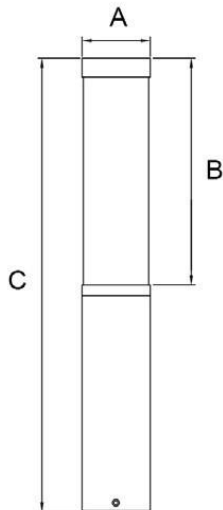

GARDEN LIGHTS

MB23-0219

The Application of Occasions

Suitable places: Garden

Product Description

Simple and easy appearance, in line with contemporary aesthetic concept

The lamp body adopts high quality and Anti-UV ability outdoor's polycarbonate; High efficiency constant current driver, ensure the light source is maximum used.

Protection class

IP54

Material

Diffuse: Acrylic

Body: Aluminum

Body color

Black/Dark Gray/Silver Gray

Item No.	Lamp Type	Power	LM	CCT	PF	Voltage	CRI	A	B	C (mm)
MB23-021906	LED	15W	1200	2700K-6000K	0.6	AC110-265V	80-90	Ø90	380	600
MB23-021910	LED	20W	1600	2700K-6000K	0.6	AC110-265V	80-90	Ø90	780	1000
MB23-022006	LED	15W	1200	2700K-6000K	0.6	AC110-265V	80-90	Ø108	380	600
MB23-022010	LED	20W	1600	2700K-6000K	0.6	AC110-265V	80-90	Ø108	780	1000
MB23-022106	LED	15W	1200	2700K-6000K	0.6	AC110-265V	80-90	Ø145	380	600
MB23-022110	LED	20W	1600	2700K-6000K	0.6	AC110-265V	80-90	Ø145	780	1000