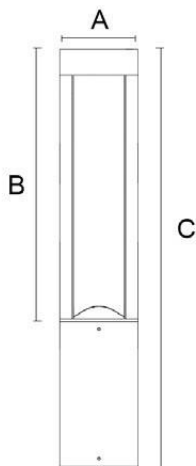

GARDEN LIGHTS

MB21-BL04

The Application of Occasions

Suitable places: Garden

Product Description

Simple and easy appearance, in line with contemporary aesthetic concept
The lamp body adopts high quality and Anti-UV ability outdoor's polycarbonate;
High efficiency constant current driver, ensure the light source is maximum used.

Protection class

IP54

Material

Diffuse: Glass

Body: Aluminum

Body color

Black/Dark Gray/Silver Gray

Item No.	Lamp Type	Power	LM	CCT	PF	Voltage	CRI	A	B	C (mm)
MB21-BL04A	LED	10W	800	2700K-6000K	0.6	AC110-265V	80-90	Ø150	400	600
MB21-BL04B	LED	10W	800	2700K-6000K	0.6	AC110-265V	80-90	Ø150	700	900