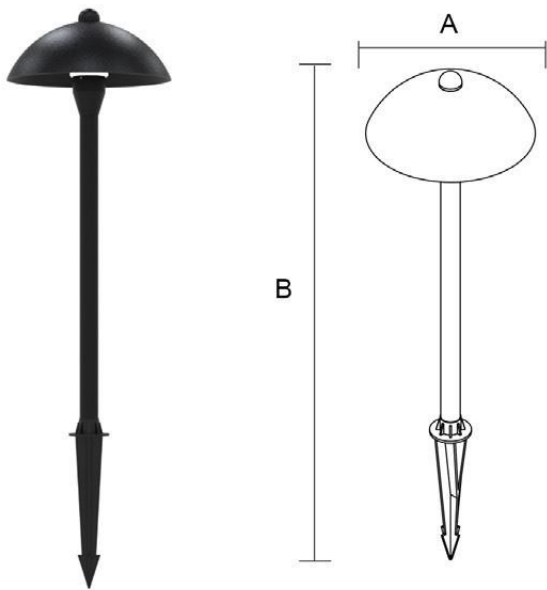

GARDEN LIGHTS

MB23-0204

The Application of Occasions

Suitable places: Garden

Product Description

Simple and easy appearance, in line with contemporary aesthetic concept
The lamp body adopts high quality and Anti-UV ability outdoor's polycarbonate;
High efficiency constant current driver, ensure the light source is maximum used.

Protection class

IP54

Material

Diffuse: PC
Body: Aluminum

Body color

Black/Dark Gray/Silver Gray

Item No.	Lamp Type	Power	LM	CCT	PF	Voltage	CRI	A	B	C (mm)
MB23-0204	LED	7W	560	2700K-6000K	0.6	AC110-265V	80-90	Ø200	700	-