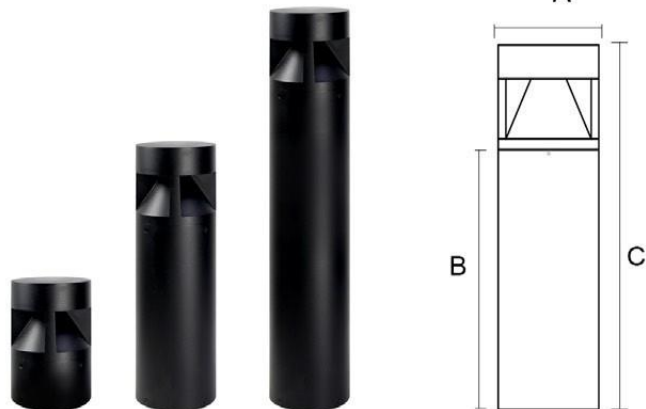

GARDEN LIGHTS

MB18-C022

The Application of Occasions

Suitable places: Garden

Product Description

Simple and easy appearance, in line with contemporary aesthetic concept
The lamp body adopts high quality and Anti-UV ability outdoor's polycarbonate;
High efficiency constant current driver, ensure the light source is maximum used.

Protection class

IP54

Material

Diffuse: PC

Body: Aluminum

Body color

Black/Dark Gray/Sliver Gray

Item No.	Lamp Type	Power	LM	CCT	PF	Voltage	CRI	A	B	C (mm)
MB18-C022A/150	LED	12W	960	2700K-6000K	0.6	AC110-265V	80-90	Ø150	60	200
MB18-C022B/150	LED	12W	960	2700K-6000K	0.6	AC110-265V	80-90	Ø150	360	500
MB18-C022C/150	LED	12W	960	2700K-6000K	0.6	AC110-265V	80-90	Ø150	660	800
MB18-C022A/200	LED	20W	1600	2700K-6000K	0.95	AC110-265V	80-90	Ø200	60	200
MB18-C022B/200	LED	20W	1600	2700K-6000K	0.95	AC110-265V	80-90	Ø200	360	500
MB18-C022C/200	LED	20W	1600	2700K-6000K	0.95	AC110-265V	80-90	Ø200	660	800