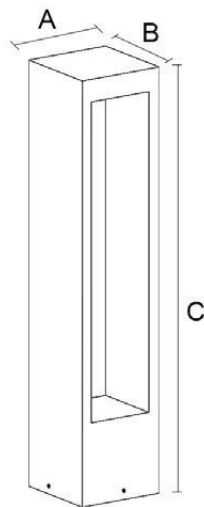

GARDEN LIGHTS

MB21-BL17

The Application of Occasions

Suitable places: Garden

Product Description

Simple and easy appearance, in line with contemporary aesthetic concept
The lamp body adopts high quality and Anti-UV ability outdoor's polycarbonate;
High efficiency constant current driver, ensure the light source is maximum used.

Protection class

IP54

Material

Diffuse: Glass

Body: Aluminum

Body color

Black/Dark Gray/Silver Gray

Item No.	Lamp Type	Power	LM	CCT	PF	Voltage	CRI	A	B	C (mm)
MB21-BL17A	LED	10W	800	2700K-6000K	0.6	AC110-265V	80-90	120	120	450
MB21-BL17A	LED	10W	800	2700K-6000K	0.6	AC110-265V	80-90	120	120	600