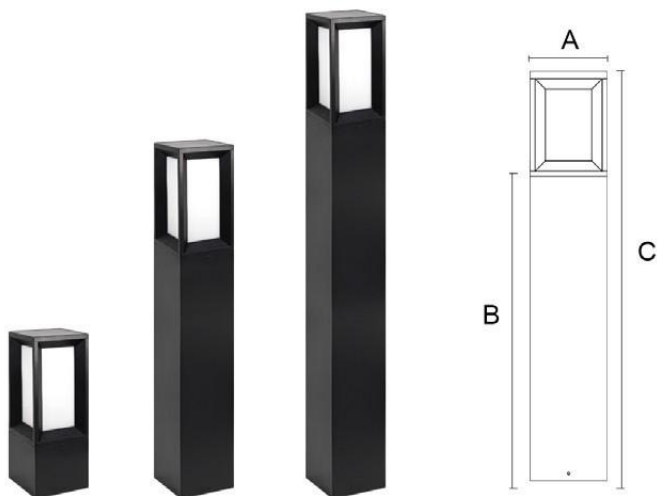

GARDEN LIGHTS

MB21-BL11

The Application of Occasions

Suitable places: Garden

Product Description

Simple and easy appearance, in line with contemporary aesthetic concept
The lamp body adopts high quality and Anti-UV ability outdoor's polycarbonate;
High efficiency constant current driver, ensure the light source is maximum used.

Protection class

IP54

Material

Diffuse: Acrylic
Body: Aluminum

Body color

Black/Dark Gray/Silver Gray

Item No.	Lamp Type	Power	LM	CCT	PF	Voltage	CRI	A	B	C (mm)
MB21-BL11A	LED	10W	960	2700K-6000K	0.6	AC110-265V	80-90	150	100	300
MB21-BL11B	LED	10W	960	2700K-6000K	0.6	AC110-265V	80-90	150	400	600
MB21-BL11C	LED	10W	960	2700K-6000K	0.6	AC110-265V	80-90	150	700	900