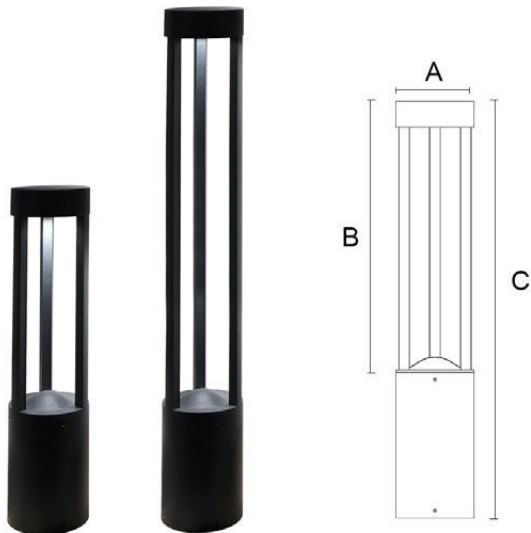

GARDEN LIGHTS

MB21-BL02

The Application of Occasions

Suitable places: Garden

Product Description

Simple and easy appearance, in line with contemporary aesthetic concept
The lamp body adopts high quality and Anti-UV ability outdoor's polycarbonate;
High efficiency constant current driver, ensure the light source is maximum used.

Protection class

IP54

Material

Diffuse: Glass

Body: Aluminum

Body color

Black/Dark Gray/Silver Gray

Item No.	Lamp Type	Power	LM	CCT	PF	Voltage	CRI	A	B	C (mm)
MB21-BL02A	LED	10W	800	2700K-6000K	0.6	AC110-265V	80-90	Ø150	400	600
MB21-BL02B	LED	10W	800	2700K-6000K	0.6	AC110-265V	80-90	Ø150	700	900