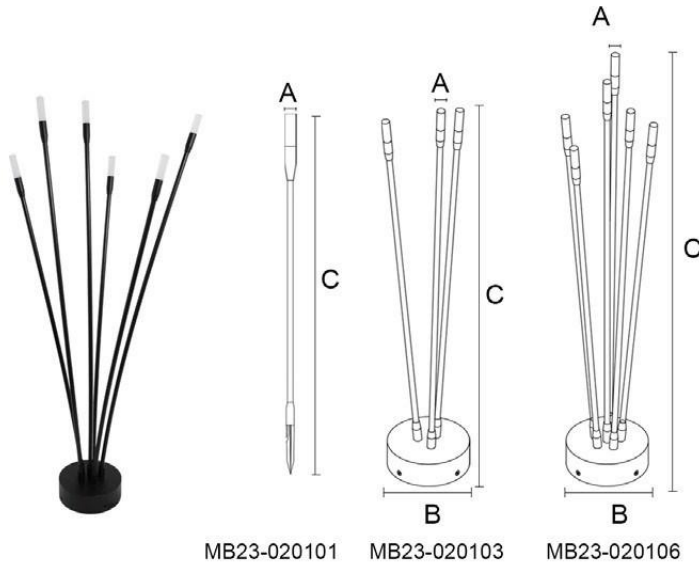

GARDEN LIGHTS

MB23-020101

MB23-020103

MB23-020106

MB23-0201

The Application of Occasions

Suitable places: Garden

Product Description

Simple and easy appearance, in line with contemporary aesthetic concept. The lamp body adopts high quality and Anti-UV ability outdoor's polycarbonate; High efficiency constant current driver, ensure the light source is maximum used.

Protection class

IP54

Material

Diffuse: Acrylic

Body: PVC

Body color

Black

Black

Item No.	Lamp Type	Power	LM	CCT	PF	Voltage	CRI	A	B	C (mm)
MB23-020101	LED	1W	80	2700K-6000K	0.6	AC12V	80-90	Ø18	-	700
MB23-020103	LED	3*1W	240	2700K-6000K	0.6	AC12V	80-90	Ø18	Ø150	700
MB23-020106	LED	6*1W	480	2700K-6000K	0.6	AC12V	80-90	Ø18	Ø150	800