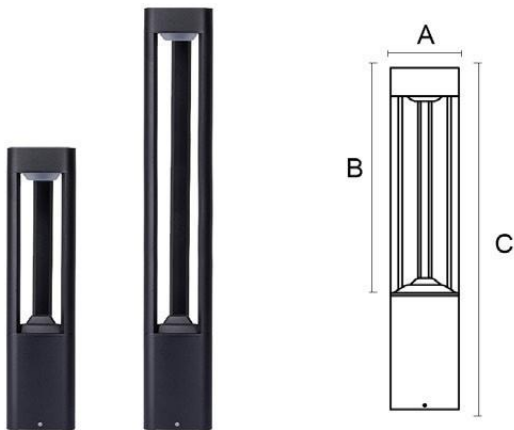

GARDEN LIGHTS

MB16-083

The Application of Occasions

Suitable places: Garden

Product Description

Simple and easy appearance, in line with contemporary aesthetic concept
The lamp body adopts high quality and Anti-UV ability outdoor's polycarbonate;
High efficiency constant current driver, ensure the light source is maximum used.

Protection class

IP54

Material

Diffuse: PC

Body: Aluminum

Body color

Black/Dark Gray/Silver Gray

Item No.	Lamp Type	Power	LM	CCT	PF	Voltage	CRI	A	B	C (mm)
MB16-083A	LED	10W	800	2700K-6000K	0.6	AC110-265V	80-90	120	400	600
MB16-083B	LED	10W	800	2700K-6000K	0.6	AC110-265V	80-90	120	700	900