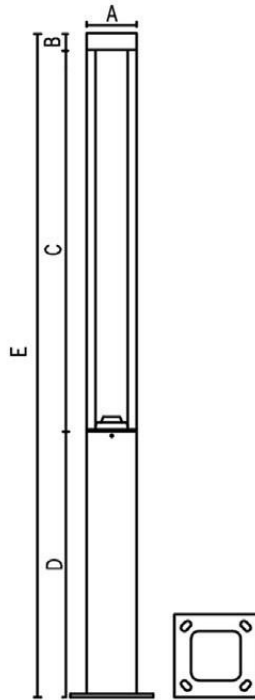

GARDEN LIGHTS

MB-T002

The Application of Occasions

Suitable places: Garden

Product Description

Simple and easy appearance, in line with contemporary aesthetic concept
The lamp body adopts high quality and Anti-UV ability outdoor's polycarbonate;
High efficiency constant current driver, ensure the light source is maximum used.

Protection class

IP54

Material

Diffuse: Glass

Body: Aluminum

Body color

Black/Dark Gray/Silver Gray

Item No.	Lamp Type	Power	LM	CCT	PF	Voltage	CRI	A	B	C	D	E (mm)
MB-T002	LED	20W	1600	2700-6000K	0.9	AC110-265V	80-90	120	45	1455	1000	2500