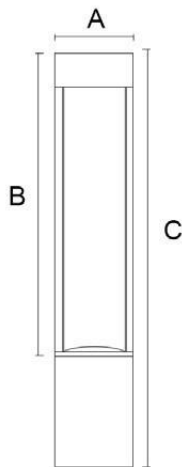

GARDEN LIGHTS

MB21-BL08

The Application of Occasions

Suitable places:Garden

Product Description

Simple and easy appearance,in line with contemporary aesthetic concept
The lamp body adopts high quality and Anti-UV ability outdoor's polycarbonate;
High efficiency constant current driver,ensure the light source is maximum used.

Protection class

IP54

Material

Diffuse:Glass

Body:Aluminum

Body color

Black/Dark Gray/Sliver Gray

Item No.	Lamp Type	Power	LM	CCT	PF	Voltage	CRI	A	B	C (mm)
MB21-BL08A	LED	15W	1200	2700K-6000K	0.6	AC110-265V	80-90	Ø200	400	600
MB21-BL08B	LED	15W	1200	2700K-6000K	0.6	AC110-265V	80-90	Ø200	700	900