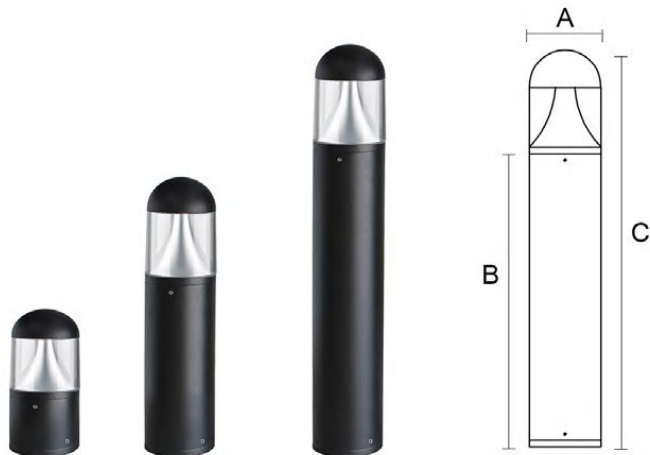

GARDEN LIGHTS

MB18-C002

The Application of Occasions

Suitable places: Garden

Product Description

Simple and easy appearance, in line with contemporary aesthetic concept

The lamp body adopts high quality and Anti-UV ability outdoor's polycarbonate; High efficiency constant current driver, ensure the light source is maximum used.

Protection class

IP54

Material

Diffuse: PC

Body: Aluminum

Body color

Black/Dark Gray/Silver Gray

Item No.	Lamp Type	Power	LM	CCT	PF	Voltage	CRI	A	B	C (mm)
MB18-C002A-300	LED	6W	480	2700K-6000K	0.6	AC110-265V	80-90	Ø90	160	300
MB18-C002A-600	LED	6W	480	2700K-6000K	0.6	AC110-265V	80-90	Ø90	460	600
MB18-C002A-900	LED	6W	480	2700K-6000K	0.6	AC110-265V	80-90	Ø90	760	900
MB18-C002B-300	LED	9W	720	2700K-6000K	0.6	AC110-265V	80-90	Ø108	143	300
MB18-C002B-600	LED	9W	720	2700K-6000K	0.6	AC110-265V	80-90	Ø108	443	600
MB18-C002B-900	LED	9W	720	2700K-6000K	0.6	AC110-265V	80-90	Ø108	743	900
MB18-C002C-300	LED	12W	960	2700K-6000K	0.6	AC110-265V	80-90	Ø150	104	300
MB18-C002C-600	LED	12W	960	2700K-6000K	0.6	AC110-265V	80-90	Ø150	404	600
MB18-C002C-900	LED	12W	960	2700K-6000K	0.6	AC110-265V	80-90	Ø150	704	900