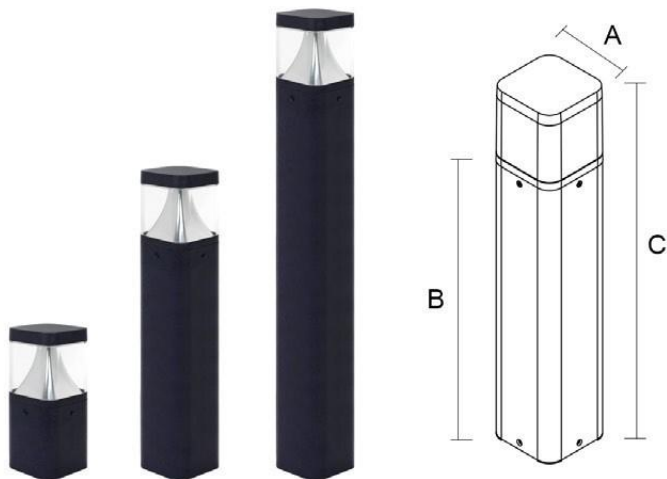

GARDEN LIGHTS

MB23-0212

The Application of Occasions

Suitable places: Garden

Product Description

Simple and easy appearance, in line with contemporary aesthetic concept
The lamp body adopts high quality and Anti-UV ability outdoor's polycarbonate;
High efficiency constant current driver, ensure the light source is maximum used.