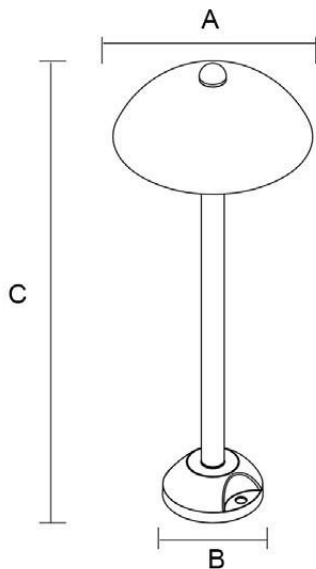

GARDEN LIGHTS

MB23-0203

The Application of Occasions

Suitable places: Garden

Product Description

Simple and easy appearance, in line with contemporary aesthetic concept
The lamp body adopts high quality and Anti-UV ability outdoor's polycarbonate;
High efficiency constant current driver, ensure the light source is maximum used.

Protection class

IP54

Material

Diffuse: PC

Body: Aluminum

Body color

Black/Dark Gray/Silver Gray

Item No.	Lamp Type	Power	LM	CCT	PF	Voltage	CRI	A	B	C (mm)
MB23-0203	LED	7W	560	2700K-6000K	0.6	AC110-265V	80-90	Ø200	Ø100	550