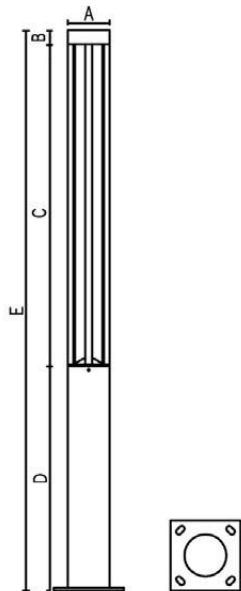

MB-T005

The Application of Occasions

Suitable places: Garden

Product Description

Simple and easy appearance, in line with contemporary aesthetic concept
The lamp body adopts high quality and Anti-UV ability outdoor's polycarbonate;
High efficiency constant current driver, ensure the light source is maximum used.

Protection class

IP54

Material

Diffuse: Glass

Body: Aluminum

Body color

Black/Dark Gray/Sliver Gray

Item No.	Lamp Type	Power	LM	CCT	PF	Voltage	CRI	A	B	C	D	E (mm)
MB-T005	LED	20W	1600	2700-6000K	0.9	AC110-265V	80-90	Ø150	50	1450	1000	2500
MB-T006	LED	20W	1600	2700-6000K	0.9	AC110-265V	80-90	Ø150	50	1450	1000	2500