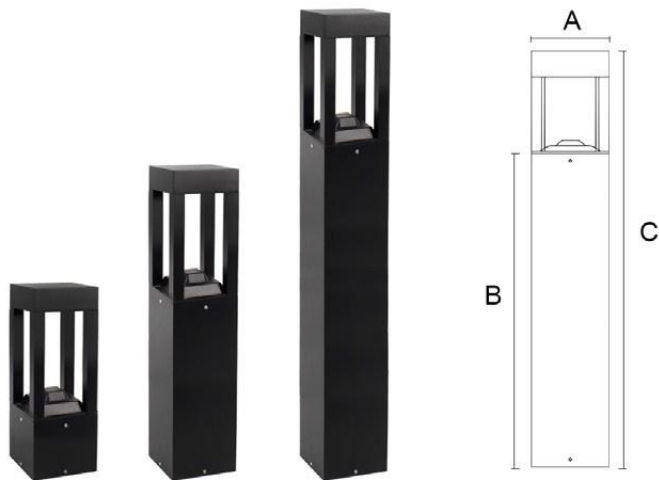

GARDEN LIGHTS

MB21-BL09

The Application of Occasions

Suitable places: Garden

Product Description

Simple and easy appearance, in line with contemporary aesthetic concept
The lamp body adopts high quality and Anti-UV ability outdoor's polycarbonate;
High efficiency constant current driver, ensure the light source is maximum used.

Protection class

IP54

Material

Diffuse: Glass
Body: Aluminum

Body color

Black/Dark Gray/Silver Gray

Item No.	Lamp Type	Power	LM	CCT	PF	Voltage	CRI	A	B	C (mm)
MB21-BL09A	LED	10W	800	2700K-6000K	0.6	AC110-265V	80-90	150	100	300
MB21-BL09B	LED	10W	800	2700K-6000K	0.6	AC110-265V	80-90	150	400	600
MB21-BL09C	LED	10W	800	2700K-6000K	0.6	AC110-265V	80-90	150	700	900