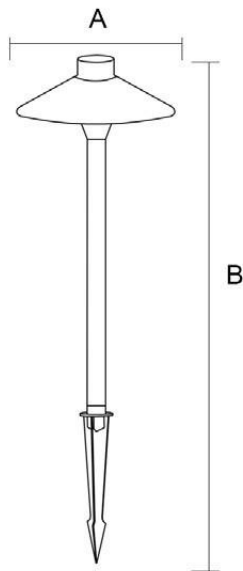

GARDEN LIGHTS

MB19-C014

The Application of Occasions

Suitable places: Garden

Product Description

Simple and easy appearance, in line with contemporary aesthetic concept
The lamp body adopts high quality and Anti-UV ability outdoor's polycarbonate;
High efficiency constant current driver, ensure the light source is maximum used.

Protection class

IP54

Material

Diffuse: PC
Body: Aluminum

Body color

Black/Dark Gray/Sliver Gray

Item No.	Lamp Type	Power	LM	CCT	PF	Voltage	CRI	A	B	C (mm)
MB19-C014	LED	7W	560	2700K-6000K	0.6	AC110-265V	80-90	Ø200	702	-
MB19-C014	LED	5W	400	2700K-6000K	0.6	DC12/24V	80-90	Ø200	702	-