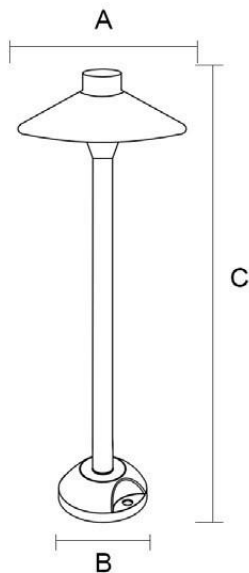

GARDEN LIGHTS

MB19-C013

The Application of Occasions

Suitable places: Garden

Product Description

Simple and easy appearance, in line with contemporary aesthetic concept
The lamp body adopts high quality and Anti-UV ability outdoor's polycarbonate;
High efficiency constant current driver, ensure the light source is maximum used.

Protection class

IP54

Material

Diffuse: PC

Body: Aluminum

Body color

Black/Dark Gray/Silver Gray

Item No.	Lamp Type	Power	LM	CCT	PF	Voltage	CRI	A	B	C (mm)
MB19-C013	LED	7W	560	2700K-6000K	0.6	AC110-265V	80-90	Ø200	Ø100	539
MB19-C013	LED	5W	400	2700K-6000K	0.6	DC12/24V	80-90	Ø200	Ø100	539