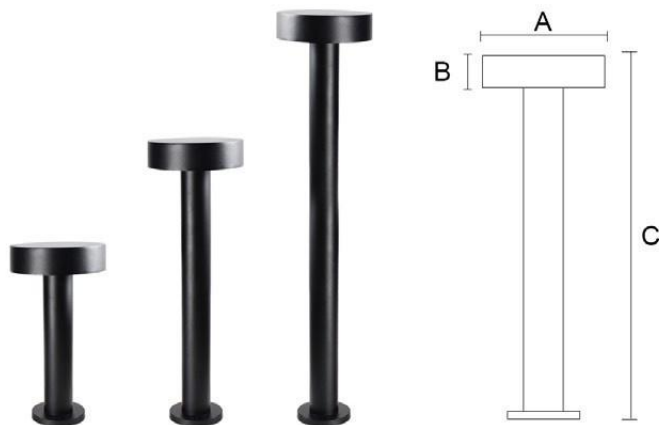

GARDEN LIGHTS

MB21-BL21

The Application of Occasions

Suitable places: Garden

Product Description

Simple and easy appearance, in line with contemporary aesthetic concept
The lamp body adopts high quality and Anti-UV ability outdoor's polycarbonate;
High efficiency constant current driver, ensure the light source is maximum used.

Protection class

IP54

Material

Diffuse: PC
Body: Aluminum

Body color

Black/Dark Gray/Silver Gray

Item No.	Lamp Type	Power	LM	CCT	PF	Voltage	CRI	A	B	C (mm)
MB21-BL21A	LED	12W	960	2700K-6000K	0.6	AC110-265V	80-90	Ø200	55	400
MB21-BL21B	LED	12W	960	2700K-6000K	0.6	AC110-265V	80-90	Ø200	55	600
MB21-BL21C	LED	12W	960	2700K-6000K	0.6	AC110-265V	80-90	Ø200	55	900