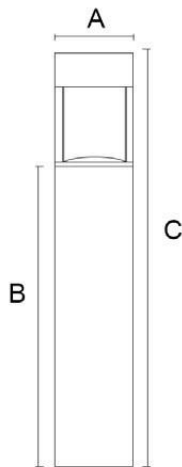

GARDEN LIGHTS

MB21-BL07

The Application of Occasions

Suitable places: Garden

Product Description

Simple and easy appearance, in line with contemporary aesthetic concept
The lamp body adopts high quality and Anti-UV ability outdoor's polycarbonate;
High efficiency constant current driver, ensure the light source is maximum used.

Protection class

IP54

Material

Diffuse: Glass
Body: Aluminum

Body color

Black/Dark Gray/Silver Gray

Item No.	Lamp Type	Power	LM	CCT	PF	Voltage	CRI	A	B	C (mm)
MB21-BL07A	LED	15W	1200	2700K-6000K	0.6	AC110-265V	80-90	Ø200	100	300
MB21-BL07B	LED	15W	1200	2700K-6000K	0.6	AC110-265V	80-90	Ø200	400	600
MB21-BL07C	LED	15W	1200	2700K-6000K	0.6	AC110-265V	80-90	Ø200	700	900