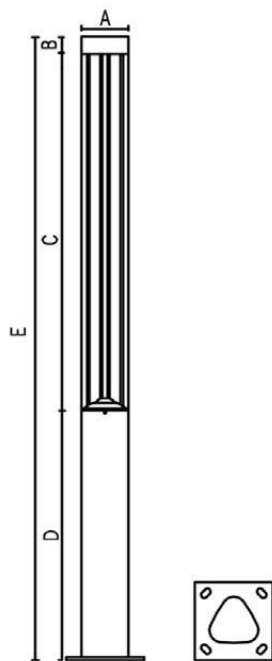

GARDEN LIGHTS

MB-T008

The Application of Occasions

Suitable places: Garden

Product Description

Simple and easy appearance, in line with contemporary aesthetic concept
The lamp body adopts high quality and Anti-UV ability outdoor's polycarbonate;
High efficiency constant current driver, ensure the light source is maximum used.

Protection class

IP54

Material

Diffuse: Glass

Body: Aluminum

Body color

Black/Dark Gray/Silver Gray

Item No.	Lamp Type	Power	LM	CCT	PF	Voltage	CRI	A	B	C	D	E (mm)
MB-T008	LED	20W	1600	2700-6000K	0.9	AC110-265V	80-90	120	45	1455	1000	2500