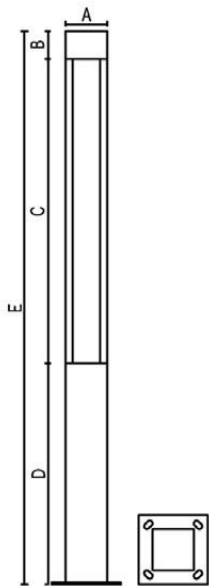

GARDEN LIGHTS

MB-T001

The Application of Occasions

Suitable places: Garden

Product Description

Simple and easy appearance, in line with contemporary aesthetic concept
The lamp body adopts high quality and Anti-UV ability outdoor's polycarbonate;
High efficiency constant current driver, ensure the light source is maximum used.

Protection class

IP54

Material

Diffuse: Acrylic

Body: Aluminum

Body color

Black/Dark Gray/Silver Gray

Item No.	Lamp Type	Power	LM	CCT	PF	Voltage	CRI	A	B	C	D	E (mm)
MB-T001/150	LED	30W	2400	2700-6000K	0.9	AC110-265V	80-90	150	150	1350	1000	2500
MB-T001/200	LED	40W	3200	2700-6000K	0.9	AC110-265V	80-90	200	200	1800	1500	3500
MB-T001/250	LED	50W	4000	2700-6000K	0.9	AC110-265V	80-90	250	250	1950	1800	4000