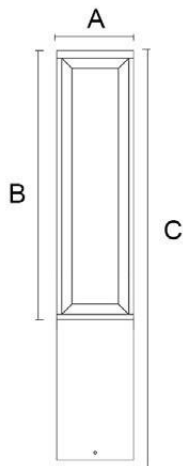

GARDEN LIGHTS

MB21-BL12

The Application of Occasions

Suitable places: Garden

Product Description

Simple and easy appearance, in line with contemporary aesthetic concept
The lamp body adopts high quality and Anti-UV ability outdoor's polycarbonate;
High efficiency constant current driver, ensure the light source is maximum used.

Protection class

IP54

Material

Diffuse: Acrylic

Body: Aluminum

Body color

Black/Dark Gray/Silver Gray

Item No.	Lamp Type	Power	LM	CCT	PF	Voltage	CRI	A	B	C (mm)
MB21-BL12A	LED	20W	1600	2700K-6000K	0.6	AC110-265V	80-90	150	400	600
MB21-BL12B	LED	20W	1600	2700K-6000K	0.6	AC110-265V	80-90	150	700	900