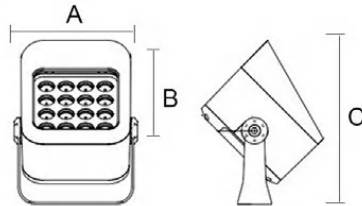

MB23-0606

The Application of Occasions

Suitable places: Garden

Product Description

Simple and easy appearance, in line with contemporary aesthetic concept
The lamp body adopts high quality and Anti-UV ability outdoor's polycarbonate;
High efficiency constant current driver, ensure the light source is maximum used.

Protection class

IP65

Material

Diffuse: Glass

Body: Aluminum

Body color

Black/Dark Gray/Silver Gray

Item No.	Lamp Type	Power	LM	CCT	PF	Voltage	CRI	A	B	C (mm)
MB23-060690	LED	8W	640	2700K-6000K	0.6	AC110-265V	80-90	90	90	110
MB23-0606120	LED	18W	1440	2700K-6000K	0.6	AC110-265V	80-90	120	120	160
MB23-0606145	LED	32W	2560	2700K-6000K	0.9	AC110-265V	80-90	145	145	180
MB23-0606200	LED	72W	5760	2700K-6000K	0.9	AC110-265V	80-90	200	200	210
MB23-060790	LED	8W	640	2700K-6000K	0.6	AC110-265V	80-90	90	90	110
MB23-0607120	LED	18W	1440	2700K-6000K	0.6	AC110-265V	80-90	120	120	160
MB23-0607145	LED	32W	2560	2700K-6000K	0.9	AC110-265V	80-90	145	145	180
MB23-0607200	LED	72W	5760	2700K-6000K	0.9	AC110-265V	80-90	200	200	210