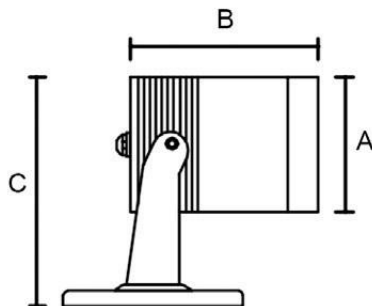

Protection class

IP65

Material

Diffuse: Glass

Body: Aluminum

Body color

Black/Dark Gray/Silver Gray

Item No.	Lamp Type	Power	LM	CCT	PF	Voltage	CRI	A	B	C (mm)
MB18-613S	LED	5W	400	2700K-6000K	0.6	AC110-265V	80-90	Ø50	92	98
MB18-613M	LED	10W	800	2700K-6000K	0.6	AC110-265V	80-90	Ø64	95	114
MB18-613L	LED	15W	1200	2700K-6000K	0.6	AC110-265V	80-90	Ø76	126	125
MB18-613XL	LED	20W	1600	2700K-6000K	0.95	AC110-265V	80-90	Ø90	125	152
MB18-613XXL	LED	30W	2400	2700K-6000K	0.95	AC110-265V	80-90	Ø108	155	164
MB18-613M	GU10/MR16	-	-	-	-	-	-	Ø60	95	114