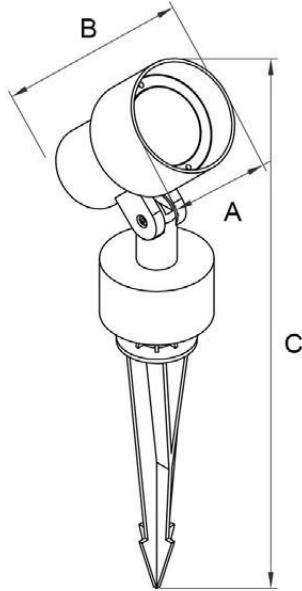

SPOT LIGHTS

MB23-0113

The Application of Occasions

Suitable places: Garden

Product Description

Simple and easy appearance, in line with contemporary aesthetic concept
The lamp body adopts high quality and Anti-UV ability outdoor's polycarbonate;
High efficiency constant current driver, ensure the light source is maximum used.

Protection class

IP65

Material

Diffuse: Glass

Body: Aluminum

Body color

Black/Dark Gray/Silver Gray

Item No.	Lamp Type	Power	LM	CCT	PF	Voltage	CRI	A	B	C (mm)
MB23-0113	LED	10W	800	2700K-6000K	0.6	AC110-265V	80-90	Ø73	110	380