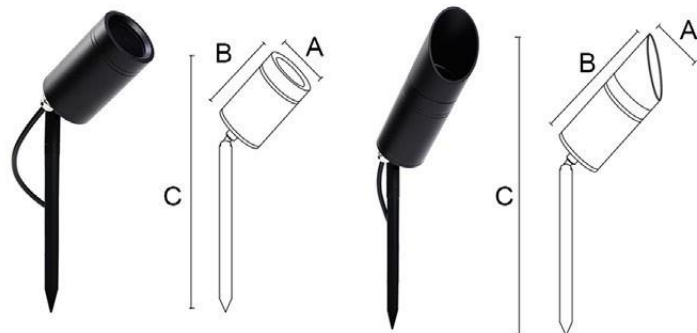

Protection class

IP65

Material

Diffuse: Glass

Body: Aluminum

Body color

Black/Dark Gray/Silver Gray

MB18-605