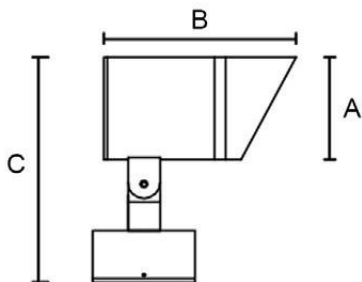

SPOT LIGHTS

MB18-616Z

The Application of Occasions

Suitable places: Garden

Product Description

Simple and easy appearance, in line with contemporary aesthetic concept
The lamp body adopts high quality and Anti-UV ability outdoor's polycarbonate;
High efficiency constant current driver, ensure the light source is maximum used.

Protection class

IP65

Material

Diffuse: Glass

Body: Aluminum

Body color

Black/Dark Gray/Silver Gray

Item No.	Lamp Type	Power	LM	CCT	PF	Voltage	CRI	A	B	C (mm)
MB18-616-64	LED	10W	800	2700K-6000K	0.6	AC110-265V	80-90	Ø64	185	167
MB18-616Z-76	LED	15W	1200	2700K-6000K	0.6	AC110-265V	80-90	Ø76	185	179
MB18-616Z-90	LED	20W	1600	2700K-6000K	0.95	AC110-265V	80-90	Ø90	168	197
MB18-616Z-108	LED	30W	2400	2700K-6000K	0.95	AC110-265V	80-90	Ø108	220	226
MB18-616-60	GU10/MR16	-	-	-	-	-	-	Ø60	185	167