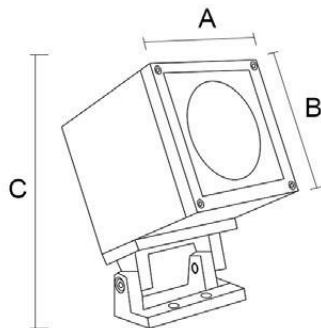

SPOT LIGHTS

MB23-0609

The Application of Occasions

Suitable places: Garden

Product Description

Simple and easy appearance, in line with contemporary aesthetic concept
The lamp body adopts high quality and Anti-UV ability outdoor's polycarbonate;
High efficiency constant current driver, ensure the light source is maximum used.

Protection class

IP65

Material

Diffuse: Glass

Body: Aluminum

Body color

Black/Dark Gray/Sliver Gray

Item No.	Lamp Type	Power	LM	CCT	PF	Voltage	CRI	A	B	C (mm)
MB23-060990	LED	15W	1200	2700K-6000K	0.6	AC110-265V	80-90	90	90	140
MB23-0609125	LED	20W	1600	2700K-6000K	0.9	AC110-265V	80-90	125	125	165