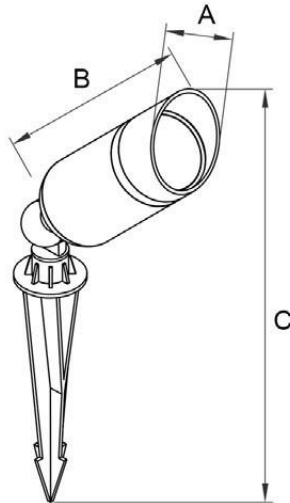

SPOT LIGHTS

MB23-0101

The Application of Occasions

Suitable places: Garden

Product Description

Simple and easy appearance, in line with contemporary aesthetic concept
The lamp body adopts high quality and Anti-UV ability outdoor's polycarbonate;
High efficiency constant current driver, ensure the light source is maximum used.

Protection class

IP65

Material

Diffuse: Glass

Body: Aluminum

Body color

Black/Dark Gray/Silver Gray

Item No.	Lamp Type	Power	LM	CCT	PF	Voltage	CRI	A	B	C (mm)
MB23-010150	LED	5W	400	2700K-6000K	0.6	AC110-265V	80-90	Ø50	183	250
MB23-010163	LED	10W	800	2700K-6000K	0.6	AC110-265V	80-90	Ø63	183	262
MB23-010160	GU10/MR16	-	-	-	-	-	-	Ø60	183	262