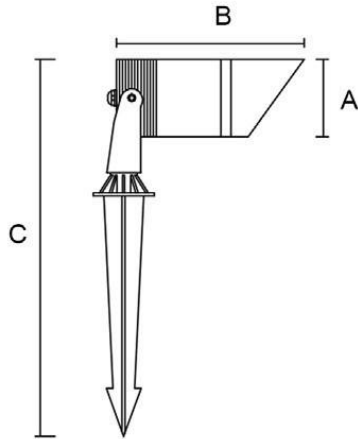

SPOT LIGHTS

MB18-614

The Application of Occasions

Suitable places: Garden

Product Description

Simple and easy appearance, in line with contemporary aesthetic concept

The lamp body adopts high quality and Anti-UV ability outdoor's polycarbonate; High efficiency constant current driver, ensure the light source is maximum used.

Protection class

IP65

Material

Diffuse: Glass

Body: Aluminum

Body color

Black/Dark Gray/Silver Gray

Item No.	Lamp Type	Power	LM	CCT	PF	Voltage	CRI	A	B	C (mm)
MB18-614S	LED	5W	400	2700K-6000K	0.6	AC110-265V	80-90	Ø50	125	292
MB18-614M	LED	10W	800	2700K-6000K	0.6	AC110-265V	80-90	Ø64	138	310
MB18-614L	LED	15W	1200	2700K-6000K	0.6	AC110-265V	80-90	Ø76	185	372
MB18-614XL	LED	20W	1600	2700K-6000K	0.95	AC110-265V	80-90	Ø90	168	400
MB18-614XXL	LED	30W	2400	2700K-6000K	0.95	AC110-265V	80-90	Ø108	220	410
MB18-614M	GU10/MR16	-	-	-	-	-	-	Ø60	138	310