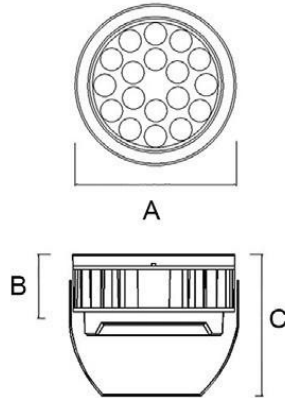

SPOT LIGHTS

MB23-0605

The Application of Occasions

Suitable places: Garden

Product Description

Simple and easy appearance, in line with contemporary aesthetic concept
The lamp body adopts high quality and Anti-UV ability outdoor's polycarbonate;
High efficiency constant current driver, ensure the light source is maximum used.

Protection class

IP65

Material

Diffuse: Glass
Body: Aluminum

Body color

Black/Dark Gray/Silver Gray

Item No.	Lamp Type	Power	LM	CCT	PF	Voltage	CRI	A	B	C (mm)
MB23-0605129	LED	12W	960	2700K-6000K	0.6	AC110-265V	80-90	129	129	120
MB23-0605154	LED	18W	1440	2700K-6000K	0.6	AC110-265V	80-90	154	154	135
MB23-0605178	LED	24W	1920	2700K-6000K	0.9	AC110-265V	80-90	178	178	148
MB23-0605203	LED	36W	2880	2700K-6000K	0.9	AC110-265V	80-90	203	203	165
MB23-0605232	LED	50W	4000	2700K-6000K	0.9	AC110-265V	80-90	232	232	175