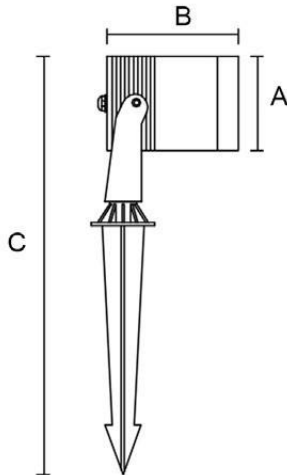

Item No.	Lamp Type	Power	LM	CCT	PF	Voltage	CRI	A	B	C (mm)
MB18-608	GU10/MR16	-	-	-	-	-	-	Ø75	135	395
MB18-609	GU10/MR16	-	-	-	-	-	-	Ø75	175	430

SPOT LIGHTS

MB18-612

The Application of Occasions

Suitable places: Garden