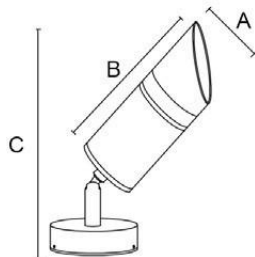

MB18-604

The Application of Occasions

Suitable places: Garden

Product Description

Simple and easy appearance, in line with contemporary aesthetic concept
The lamp body adopts high quality and Anti-UV ability outdoor's polycarbonate;
High efficiency constant current driver, ensure the light source is maximum used.

Protection class

IP65

Material

Diffuse: Glass

Body: Aluminum

Body color

Black/Dark Gray/Silver Gray

Item No.	Lamp Type	Power	LM	CCT	PF	Voltage	CRI	A	B	C (mm)
MB18-604	LED	10W	800	2700K-6000K	0.6	AC110-265V	80-90	Ø58	95	180
MB18-606	LED	10W	800	2700K-6000K	0.6	AC110-265V	80-90	Ø58	175	260
MB18-604	GU10/MR16	-	-	-	-	-	-	Ø58	95	180
MB18-606	GU10/MR16	-	-	-	-	-	-	Ø58	175	260