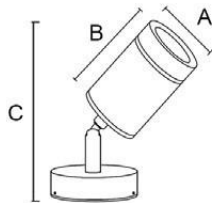

SPOT LIGHTS

MB18-604

MB18-606

MB18-604

The Application of Occasions

Suitable places: Garden

Product Description

Simple and easy appearance, in line with contemporary aesthetic concept
The lamp body adopts high quality and Anti-UV ability outdoor's polycarbonate;
High efficiency constant current driver, ensure the light source is maximum used.

Protection class

IP65

Material

Diffuse: Glass

Body: Aluminum

Body color

Black/Dark Gray/Silver Gray

Item No.	Lamp Type	Power	LM	CCT	PF	Voltage	CRI	A	B	C (mm)
MB18-604	LED	10W	800	2700K-6000K	0.6	AC110-265V	80-90	Ø58	95	180
MB18-606	LED	10W	800	2700K-6000K	0.6	AC110-265V	80-90	Ø58	175	260
MB18-604	GU10/MR16	-	-	-	-	-	-	Ø58	95	180
MB18-606	GU10/MR16	-	-	-	-	-	-	Ø58	175	260