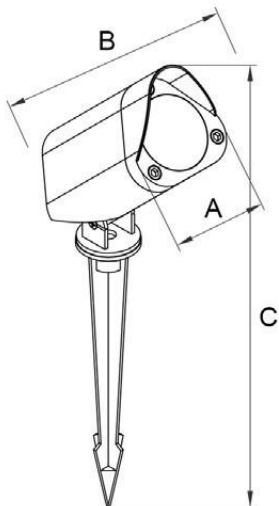

SPOT LIGHTS

MB23-0114

The Application of Occasions

Suitable places: Garden

Product Description

Simple and easy appearance, in line with contemporary aesthetic concept
The lamp body adopts high quality and Anti-UV ability outdoor's polycarbonate;
High efficiency constant current driver, ensure the light source is maximum used.

Protection class

IP65

Material

Diffuse: Glass

Body: Aluminum

Body color

Black/Dark Gray/Silver Gray

Item No.	Lamp Type	Power	LM	CCT	PF	Voltage	CRI	A	B	C (mm)
MB23-0114	LED	10W	800	2700K-6000K	0.6	AC110-265V	80-90	72	135	290