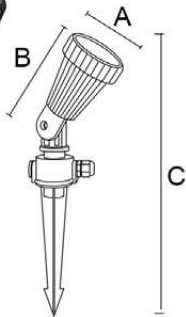

SPOT LIGHTS

MB18-609

MB18-608

The Application of Occasions

Suitable places: Garden

Product Description

Simple and easy appearance, in line with contemporary aesthetic concept
The lamp body adopts high quality and Anti-UV ability outdoor's polycarbonate;
High efficiency constant current driver, ensure the light source is maximum used.

Protection class

IP65

Material

Diffuse: Glass

Body: Plastic

Body color

Black

Black

Item No.	Lamp Type	Power	LM	CCT	PF	Voltage	CRI	A	B	C (mm)
MB18-608	GU10/MR16	-	-	-	-	-	-	Ø75	135	395
MB18-609	GU10/MR16	-	-	-	-	-	-	Ø75	175	430