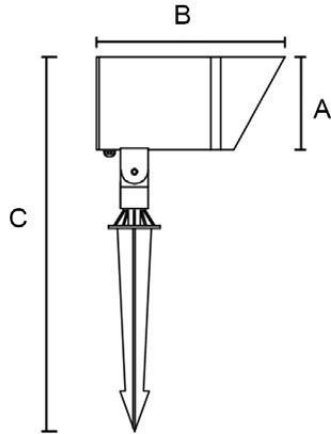

SPOT LIGHTS

MB18-616

The Application of Occasions

Suitable places: Garden

Product Description

Simple and easy appearance, in line with contemporary aesthetic concept
The lamp body adopts high quality and Anti-UV ability outdoor's polycarbonate;
High efficiency constant current driver, ensure the light source is maximum used.

Protection class

IP65

Material

Diffuse: Glass

Body: Aluminum

Body color

Black/Dark Gray/Silver Gray

Item No.	Lamp Type	Power	LM	CCT	PF	Voltage	CRI	A	B	C (mm)
MB18-616-64	LED	10W	800	2700K/6000K	0.6	AC110-265V	80-90	Ø64	185	385
MB18-616-76	LED	15W	1200	2700K/6000K	0.6	AC110-265V	80-90	Ø76	185	397
MB18-616-90	LED	20W	1600	2700K/6000K	0.95	AC110-265V	80-90	Ø90	168	410
MB18-616-108	LED	30W	2400	2700K/6000K	0.95	AC110-265V	80-90	Ø108	220	436
MB18-616-60	GU10/MR16	-	-	-	-	-	-	Ø60	185	385