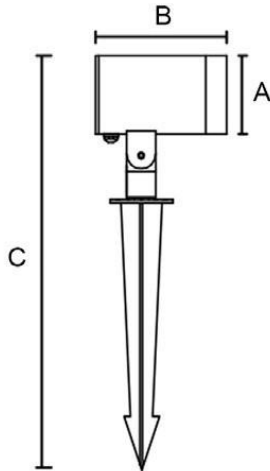

SPOT LIGHTS

MB18-617

The Application of Occasions

Suitable places: Garden

Product Description

Simple and easy appearance, in line with contemporary aesthetic concept

The lamp body adopts high quality and Anti-UV ability outdoor's polycarbonate; High efficiency constant current driver, ensure the light source is maximum used.

Protection class

IP65

Material

Diffuse: Glass

Body: Aluminum

Body color

Black/Dark Gray/Silver Gray

Item No.	Lamp Type	Power	LM	CCT	PF	Voltage	CRI	A	B	C (mm)
MB18-617-64	LED	10W	800	2700K-6000K	0.6	AC110-265V	80-90	Ø64	125	385
MB18-617-76	LED	15W	1200	2700K-6000K	0.6	AC110-265V	80-90	Ø76	125	397
MB18-617-90	LED	20W	1600	2700K-6000K	0.95	AC110-265V	80-90	Ø90	125	410
MB18-617-108	LED	30W	2400	2700K-6000K	0.95	AC110-265V	80-90	Ø108	155	436
MB18-617-60	GU10/MR16	-	-	-	-	-	-	Ø60	125	385