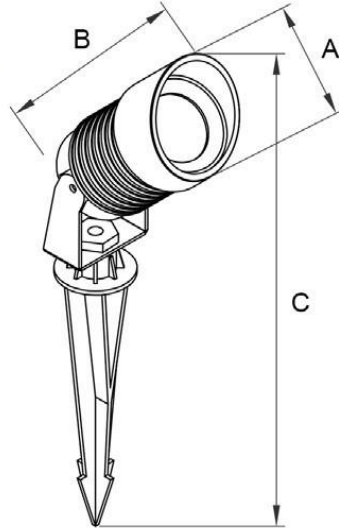

SPOT LIGHTS

MB23-0103

The Application of Occasions

Suitable places: Garden

Product Description

Simple and easy appearance, in line with contemporary aesthetic concept

The lamp body adopts high quality and Anti-UV ability outdoor's polycarbonate; High efficiency constant current driver, ensure the light source is maximum used.

Protection class

IP65

Material

Diffuse: Glass

Body: Aluminum

Body color

Black/Dark Gray/Silver Gray

Item No.	Lamp Type	Power	LM	CCT	PF	Voltage	CRI	A	B	C (mm)
MB23-010354	LED	5W	400	2700K-6000K	0.6	AC110-265V	80-90	Ø54	110	294
MB23-010370	LED	10W	800	2700K-6000K	0.6	AC110-265V	80-90	Ø70	132	312
MB23-010380	LED	15W	1200	2700K-6000K	0.6	AC110-265V	80-90	Ø80	164	377
MB23-010395	LED	20W	1600	2700K-6000K	0.95	AC110-265V	80-90	Ø95	165	400
MB23-010366	GU10/MR16	-	-	-	-	-	-	Ø66	132	312