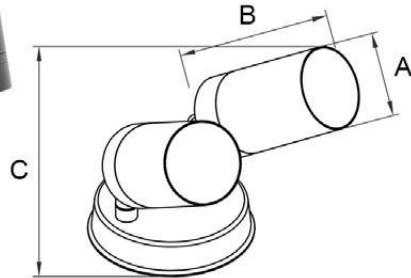

SPOT LIGHTS

MB23-0108

The Application of Occasions

Suitable places: Garden

Product Description

Simple and easy appearance, in line with contemporary aesthetic concept
The lamp body adopts high quality and Anti-UV ability outdoor's polycarbonate;
High efficiency constant current driver, ensure the light source is maximum used.

Protection class

IP65

Material

Diffuse: Glass

Body: Aluminum

Body color

Black/Dark Gray/Silver Gray

Item No.	Lamp Type	Power	LM	CCT	PF	Voltage	CRI	A	B	C (mm)
MB23-0108	LED	2*10W	1600	2700K-6000K	0.6	AC110-265V	80-90	Ø58	100	94
MB23-0108	GU10/MR16	-	-	-	-	-	-	Ø58	100	94