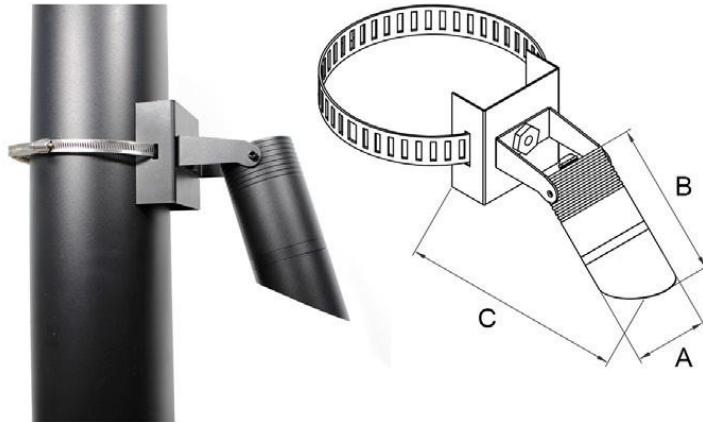

SPOT LIGHTS

MB23-0110

The Application of Occasions

Suitable places: Garden

Product Description

Simple and easy appearance, in line with contemporary aesthetic concept
The lamp body adopts high quality and Anti-UV ability outdoor's polycarbonate;
High efficiency constant current driver, ensure the light source is maximum used.

Protection class

IP65

Material

Diffuse: Glass

Body: Aluminum

Body color

Black/Dark Gray/Sliver Gray

Item No.	Lamp Type	Power	LM	CCT	PF	Voltage	CRI	A	B	C (mm)
MB23-011050	LED	5W	400	2700K-6000K	0.6	AC110-265V	80-90	Ø50	125	122
MB23-011064	LED	10W	800	2700K-6000K	0.6	AC110-265V	80-90	Ø64	138	140
MB23-011076	LED	15W	1200	2700K-6000K	0.6	AC110-265V	80-90	Ø76	185	152
MB23-011090	LED	20W	1600	2700K-6000K	0.95	AC110-265V	80-90	Ø90	168	178
MB23-0110108	LED	30W	2400	2700K-6000K	0.95	AC110-265V	80-90	Ø108	220	190
MB23-011064	GU10/MR16	-	-	-	-	-	-	Ø64	138	140