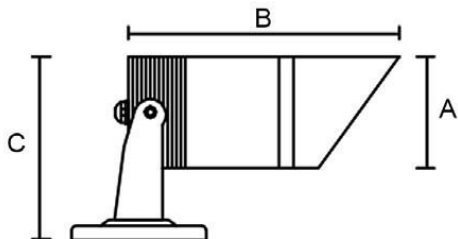

SPOT LIGHTS

MB18-615

The Application of Occasions

Suitable places: Garden

Product Description

Simple and easy appearance, in line with contemporary aesthetic concept
The lamp body adopts high quality and Anti-UV ability outdoor's polycarbonate;
High efficiency constant current driver, ensure the light source is maximum used.

Protection class

IP65

Material

Diffuse: Glass

Body: Aluminum

Body color

Black/Dark Gray/Silver Gray

Item No.	Lamp Type	Power	LM	CCT	PF	Voltage	CRI	A	B	C (mm)
MB18-615S	LED	5W	400	2700K-6000K	0.6	AC110-265V	80-90	Ø50	125	98
MB18-615M	LED	10W	800	2700K-6000K	0.6	AC110-265V	80-90	Ø64	138	114
MB18-615L	LED	15W	1200	2700K-6000K	0.6	AC110-265V	80-90	Ø76	185	125
MB18-615XL	LED	20W	1600	2700K-6000K	0.95	AC110-265V	80-90	Ø90	168	152
MB18-615XXL	LED	30W	2400	2700K-6000K	0.95	AC110-265V	80-90	Ø108	220	164
MB18-615M	GU10/MR16	-	-	-	-	-	-	Ø60	138	114