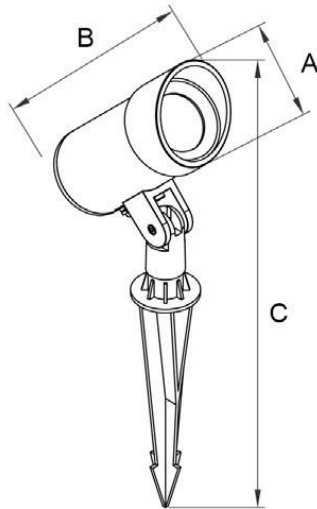

SPOT LIGHTS

MB23-0102

The Application of Occasions

Suitable places: Garden

Product Description

Simple and easy appearance, in line with contemporary aesthetic concept
The lamp body adopts high quality and Anti-UV ability outdoor's polycarbonate;
High efficiency constant current driver, ensure the light source is maximum used.

Protection class

IP65

Material

Diffuse: Glass

Body: Aluminum

Body color

Black/Dark Gray/Silver Gray

Item No.	Lamp Type	Power	LM	CCT	PF	Voltage	CRI	A	B	C (mm)
MB23-010270	LED	10W	800	2700K-6000K	0.6	AC110-265V	80-90	Ø70	132	312
MB23-010280	LED	15W	1200	2700K-6000K	0.6	AC110-265V	80-90	Ø80	164	377
MB23-010295	LED	20W	1600	2700K-6000K	0.95	AC110-265V	80-90	Ø95	165	400
MB23-010266	GU10/MR16	-	-	-	-	-	-	Ø66	132	312