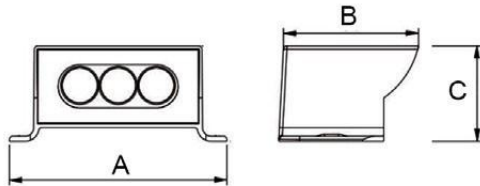

SPOT LIGHTS

MB23-0604

The Application of Occasions

Suitable places: Garden

Product Description

Simple and easy appearance, in line with contemporary aesthetic concept
The lamp body adopts high quality and Anti-UV ability outdoor's polycarbonate;
High efficiency constant current driver, ensure the light source is maximum used.

Protection class

IP65

Material

Diffuse: Glass

Body: Aluminum

Body color

Black/Dark Gray/Sliver Gray

Item No.	Lamp Type	Power	LM	CCT	PF	Voltage	CRI	A	B	C (mm)
MB23-0604A	LED	6W	480	2700K-6000K	0.6	AC110-265V	80-90	125	80	55
MB23-0604B	LED	18W	1440	2700K-6000K	0.6	AC110-265V	80-90	172	100	66