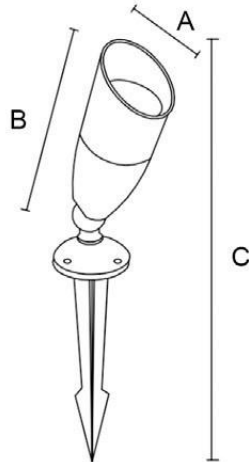

SPOT LIGHTS

MB18-601

The Application of Occasions

Suitable places: Garden

Product Description

Simple and easy appearance, in line with contemporary aesthetic concept
The lamp body adopts high quality and Anti-UV ability outdoor's polycarbonate;
High efficiency constant current driver, ensure the light source is maximum used.

Protection class

IP65

Material

Diffuse: Glass

Body: Aluminum

Body color

Black/Dark Gray/Silver Gray

Item No.	Lamp Type	Power	LM	CCT	PF	Voltage	CRI	A	B	C (mm)
MB18-601	LED	10W	800	2700K-6000K	0.6	AC110-265V	80-90	Ø65	145	400
MB18-601	GU10/MR16	-	-	-	-	-	-	Ø65	145	400