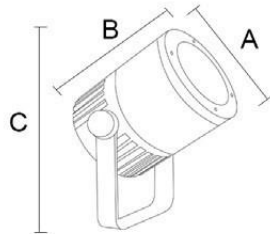

MB23-0601

The Application of Occasions

Suitable places: Garden

Product Description

Simple and easy appearance, in line with contemporary aesthetic concept
The lamp body adopts high quality and Anti-UV ability outdoor's polycarbonate;
High efficiency constant current driver, ensure the light source is maximum used.

Protection class

IP65

Material

Diffuse: Glass

Body: Aluminum

Body color

Black/Dark Gray/Sliver Gray

Item No.	Lamp Type	Power	LM	CCT	PF	Voltage	CRI	A	B	C (mm)
MB23-0601	LED	30W	2400	2700K-6000K	0.9	AC110-265V	80-90	Ø150	180	270
MB23-0602	LED	24W	1920	2700K-6000K	0.9	AC110-265V	80-90	Ø150	180	270