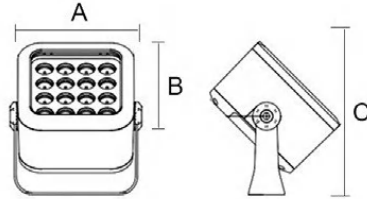

SPOT LIGHTS

MB23-0606

MB23-0607

MB23-0606

The Application of Occasions

Suitable places: Garden

Product Description

Simple and easy appearance, in line with contemporary aesthetic concept
The lamp body adopts high quality and Anti-UV ability outdoor's polycarbonate;
High efficiency constant current driver, ensure the light source is maximum used.

Protection class

IP65

Material

Diffuse: Glass

Body: Aluminum

Body color

Black/Dark Gray/Silver Gray

Item No.	Lamp Type	Power	LM	CCT	PF	Voltage	CRI	A	B	C (mm)
MB23-060690	LED	8W	640	2700K-6000K	0.6	AC110-265V	80-90	90	90	110
MB23-0606120	LED	18W	1440	2700K-6000K	0.6	AC110-265V	80-90	120	120	160
MB23-0606145	LED	32W	2560	2700K-6000K	0.9	AC110-265V	80-90	145	145	180
MB23-0606200	LED	72W	5760	2700K-6000K	0.9	AC110-265V	80-90	200	200	210
MB23-060790	LED	8W	640	2700K-6000K	0.6	AC110-265V	80-90	90	90	110
MB23-0607120	LED	18W	1440	2700K-6000K	0.6	AC110-265V	80-90	120	120	160
MB23-0607145	LED	32W	2560	2700K-6000K	0.9	AC110-265V	80-90	145	145	180
MB23-0607200	LED	72W	5760	2700K-6000K	0.9	AC110-265V	80-90	200	200	210