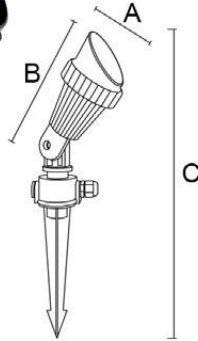

MB18-608

The Application of Occasions

Suitable places: Garden

Product Description

Simple and easy appearance, in line with contemporary aesthetic concept
The lamp body adopts high quality and Anti-UV ability outdoor's polycarbonate;
High efficiency constant current driver, ensure the light source is maximum used.

Protection class

IP65

Material

Diffuse: Glass

Body: Plastic

Body color

Black

Black

Item No.	Lamp Type	Power	LM	CCT	PF	Voltage	CRI	A	B	C (mm)
MB18-608	GU10/MR16	-	-	-	-	-	-	Ø75	135	395
MB18-609	GU10/MR16	-	-	-	-	-	-	Ø75	175	430