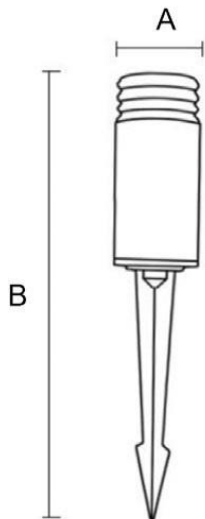

SPOT LIGHTS

MB-60129

The Application of Occasions

Suitable places: Garden

Product Description

Simple and easy appearance, in line with contemporary aesthetic concept
The lamp body adopts high quality and Anti-UV ability outdoor's polycarbonate;
High efficiency constant current driver, ensure the light source is maximum used.

Protection class

IP65

Material

Diffuse: Acrylic
Body: Aluminum

Body color

Black/Dark Gray/Silver Gray

Item No.	Lamp Type	Power	LM	CCT	PF	Voltage	CRI	A	B	C (mm)
MB-60129S	LED	3W	240	2700K-6000K	0.6	AC110-265V	80-90	Ø50	120	340
MB-60129L	LED	5W	400	2700K-6000K	0.6	AC110-265V	80-90	Ø65	140	360
MB-60129L	GU10/MR16	-	-	-	-	-	-	Ø65	140	360