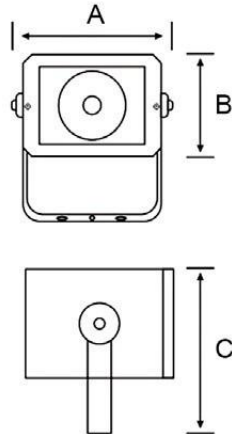

SPOT LIGHTS

MB23-0603

The Application of Occasions

Suitable places: Garden

Product Description

Simple and easy appearance, in line with contemporary aesthetic concept
The lamp body adopts high quality and Anti-UV ability outdoor's polycarbonate;
High efficiency constant current driver, ensure the light source is maximum used.

Protection class

IP65

Material

Diffuse: Glass

Body: Aluminum

Body color

Black/Dark Gray/Sliver Gray

Item No.	Lamp Type	Power	LM	CCT	PF	Voltage	CRI	A	B	C (mm)
MB23-0603A	LED	20W	1600	2700K-6000K	0.9	AC110-265V	80-90	135	125	175
MB23-0603B	LED	30W	2400	2700K-6000K	0.9	AC110-265V	80-90	170	160	195
MB23-0603C	LED	50W	4000	2700K-6000K	0.9	AC110-265V	80-90	210	190	230