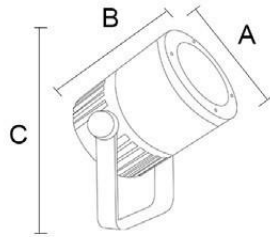

SPOT LIGHTS

MB23-0601

MB23-0602

MB23-0601

The Application of Occasions

Suitable places: Garden

Product Description

Simple and easy appearance, in line with contemporary aesthetic concept
The lamp body adopts high quality and Anti-UV ability outdoor's polycarbonate;
High efficiency constant current driver, ensure the light source is maximum used.

Protection class

IP65

Material

Diffuse: Glass

Body: Aluminum

Body color

Black/Dark Gray/Sliver Gray

Item No.	Lamp Type	Power	LM	CCT	PF	Voltage	CRI	A	B	C (mm)
MB23-0601	LED	30W	2400	2700K-6000K	0.9	AC110-265V	80-90	Ø150	180	270
MB23-0602	LED	24W	1920	2700K-6000K	0.9	AC110-265V	80-90	Ø150	180	270