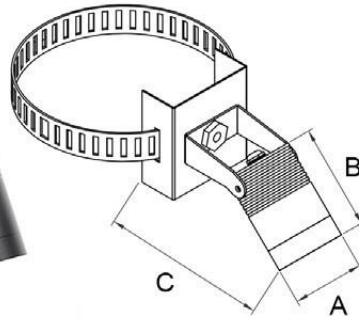

SPOT LIGHTS

MB23-0109

The Application of Occasions

Suitable places: Garden

Product Description

Simple and easy appearance, in line with contemporary aesthetic concept. The lamp body adopts high quality and Anti-UV ability outdoor's polycarbonate; High efficiency constant current driver, ensure the light source is maximum used.

Protection class

IP65

Material

Diffuse: Glass

Body: Aluminum

Body color

Black/Dark Gray/Silver Gray

Item No.	Lamp Type	Power	LM	CCT	PF	Voltage	CRI	A	B	C (mm)
MB23-010950	LED	5W	400	2700K-6000K	0.6	AC110-265V	80-90	Ø50	92	122
MB23-010964	LED	10W	800	2700K-6000K	0.6	AC110-265V	80-90	Ø64	95	140
MB23-010976	LED	15W	1200	2700K-6000K	0.6	AC110-265V	80-90	Ø76	126	152
MB23-010990	LED	20W	1600	2700K-6000K	0.95	AC110-265V	80-90	Ø90	125	178
MB23-0109108	LED	30W	2400	2700K-6000K	0.95	AC110-265V	80-90	Ø108	155	190
MB23-010964	GU10/MR16	-	-	-	-	-	-	Ø64	95	140