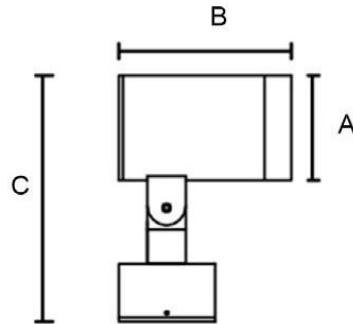

Protection class

IP65

Material

Diffuse: Glass

Body: Aluminum

Body color

Black/Dark Gray/Silver Gray

Item No.	Lamp Type	Power	LM	CCT	PF	Voltage	CRI	A	B	C (mm)
MB18-617-64	LED	10W	800	2700K-6000K	0.6	AC110-265V	80-90	Ø64	125	167
MB18-617Z-76	LED	15W	1200	2700K-6000K	0.6	AC110-265V	80-90	Ø76	125	179
MB18-617Z-90	LED	20W	1600	2700K-6000K	0.95	AC110-265V	80-90	Ø90	125	197
MB18-617Z-108	LED	30W	2400	2700K-6000K	0.95	AC110-265V	80-90	Ø108	155	226
MB18-617-60	GU10/MR16	-	-	-	-	-	-	Ø60	125	167