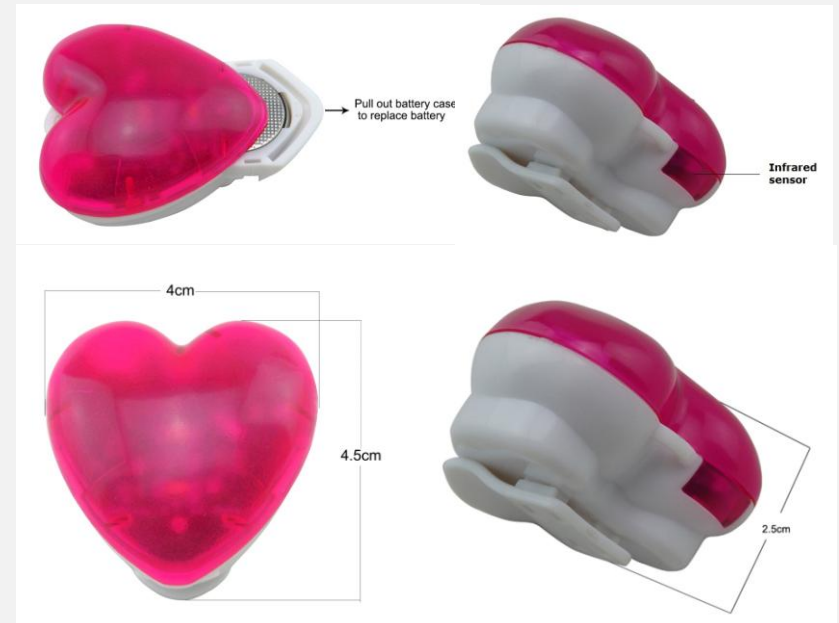

Always silently care about you - Lighting for you until you find everything that you want

Be with you to guard you silently - Hanging in your bag, only 0.7Oz.

Sensor Switching

Sensor switching when you open bag and switches off automatically lasting for 15 seconds, Anything you need to find is visible.

No need touching, no need switching

Purse Light

illuminate . surprise . elegant

Light up inside of bag

Clip in Handbag

Hang in the Handbag

Color & Shape

- Available color is Noble Yellow, Passion Red, Elegant Green, Holy White
- Accept custom color
- Accept logo imprint

Heart Shape

Round Shape

Description

- Materials: ABS
- Size: 4x4.5x2.5cm for heart shape
- Size: Dia.4.5cm for round shape
- Logo: 1C or 2C logo imprint on body
- Imprint logo area: 2.5cm length by proportional height
- Battery: 2 pre-installed button cells (2032)
- Battery life: 3000times
- Sensor Mode – Infrared sensor
- Sensor Angle -120°
- Duration – 15 second