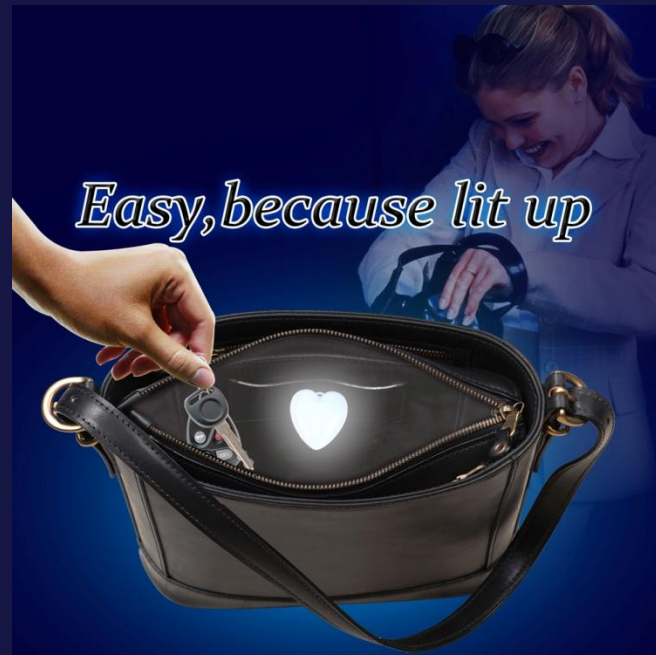

If you've ever suffered that difficult to retrieve your keys or some things from the dark depths of your handbag ? a new invention could be the answer to you woes, Jumon sensor handbag light.

sensor lights when bag opens and switches off automatically after 15 seconds.
sensor on/off. no need touching & switching on/off.

Always silently care about you - Lighting for you until you find everything that you want

Be with you to guard you silently - Hanging in your bag, only 0.7Oz.

Sensor Switching

Sensor switching when you open bag and switches off automatically lasting for 15 seconds, Anything you need to find is visible.

No need touching, no need switching

Purse Light

illuminate . surprise . elegant

Light up inside of bag

Clip in Handbag

Hang in the Handbag

Color & Shape

- Available color is Noble Yellow, Passion Red, Elegant Green, Holy White
- Accept custom color
- Accept logo imprint