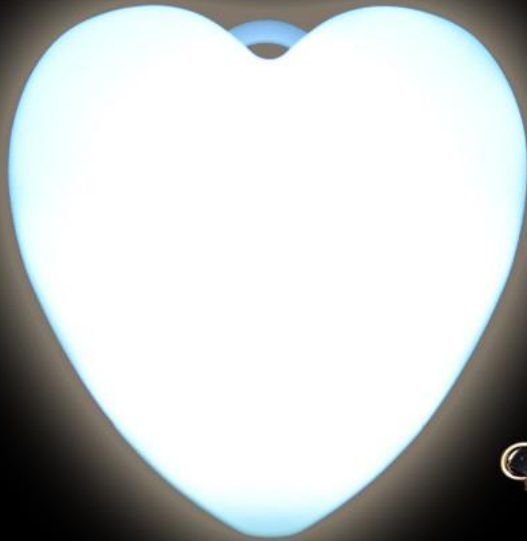

Purse Light

illuminate . surprise . elegant