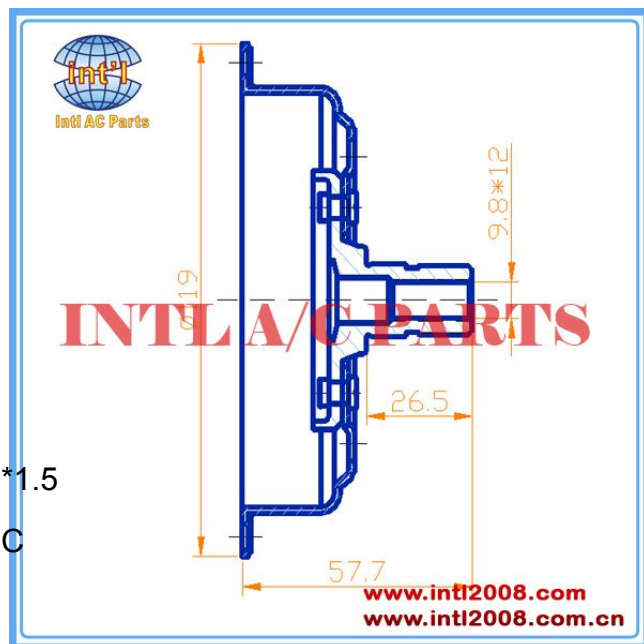

国际因特汽车配件有限公司

International Auto Parts (China) Ltd.

Tel: 0086 36681376

Fax: 0086 20 26296679

Web: <http://www.intl2008.com>

**Address: 37#, HONGYUN AUTO PARTS SQUARE, DISTRICT
GUANGZHOU 510407, CHINA**

We are factory that can offer all kinds of car a/c compressor with high quality and competitive price, welcome inquiry !

**9.8*1.2/M16*1.5 Shaft Assembly CLUTCH PLATE auto ac Denso 7SEU16C
Volkswagen**

Specifications:

Model number : INTL-CH225

Diameter : 119mm

Magnetic slot :

Total Height : MM

Alignment : 57.7mm

Shaft Assembly Size : 9.8*1.2/M16*1.5

Compressor type : Denso 7SEU16C

Car make :

Volkswagen

Good quality control

Mass stock

Fast delivery

OEM assembly from factory