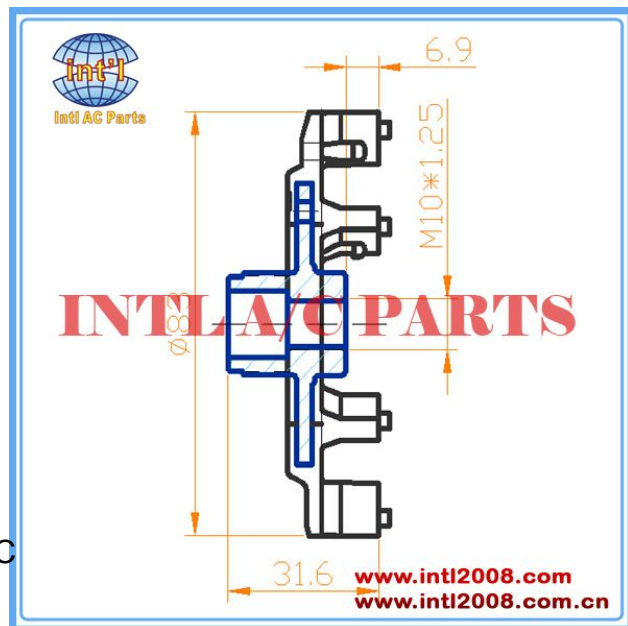

国际因特汽车配件有限公司

International Auto Parts (China) Ltd.

Tel: 0086 36681376

Fax: 0086 20 26296679

Web: <http://www.intl2008.com>

**Address: 37#, HONGYUN AUTO PARTS SQUARE, DISTRICT
GUANGZHOU 510407, CHINA**

We are factory that can offer all kinds of car a/c compressor with high quality and competitive price, welcome inquiry !

**Denso 6SEU14C FOR TOYOTA COROLLA YARIS a/c clutch hub 83mm
M10*1.25 Shaft Assembly**

Specifications:

Model number : INTL-CH218

Diameter : 83mm

Magnetic slot : mm

Total Height : mm

Alignment : mm

Shaft Assembly Size : M10×1.25

Compressor type : Denso 6SEU14C

Car make:

TOYOTA COROLLA YARIS

Good quality control

Mass stock

Fast delivery