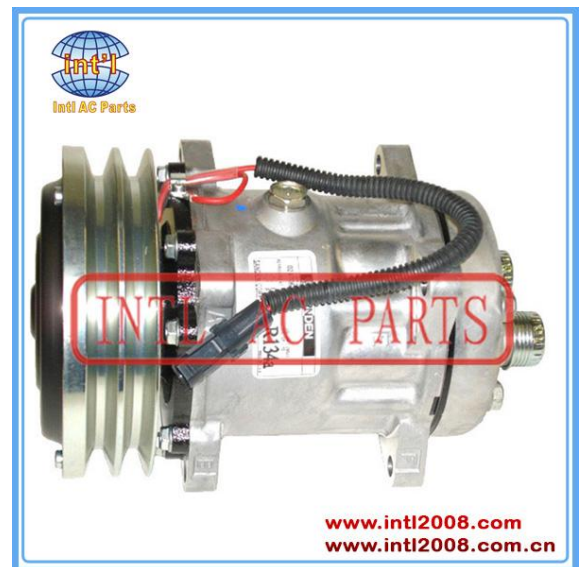

Email intl007@intl2008.com.cn

Contact Mr Jason

Specifications:

MODEL NO.	INTL-C138A
Compressor ID	SD7H15HD
Number of Ribs.	2GA
Belt Pulley DIA	152 mm
Rated Voltage [V]	24

Ref No# OEM

1990760C1	1990760C2
86992613	86983967
97179C2	
ABPN83304264	
ABPN83304354	
Sanden 4489	
sanden 4611	
MEI 5302	
FOUR SEASONS 58781	