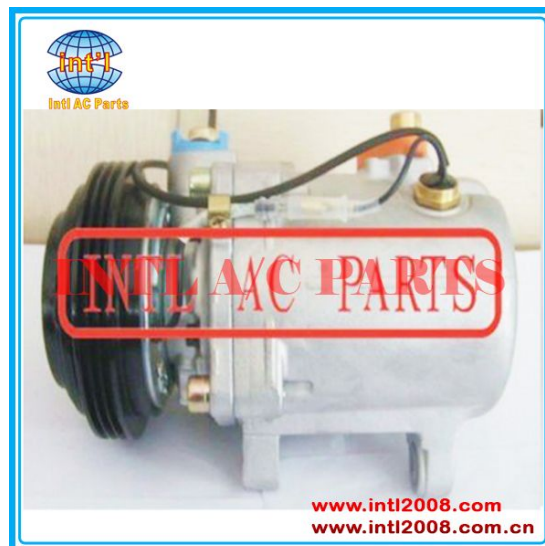

Ciry-Coupe and Cabrio Compressor

Specification:

Model number: INTL-XZC556

Car name:Smart

Compressor type:SS72DLG1

Year Model: 1998-2004

Grooves: PV3

Voltage: 12V

Clutch DIA:110mm

Special Notes:

OEM:

1602300011

1602300111

A1602300011

A1602300111

0003191V005

0003191V008

0003191V007

Details

Be used for:

[MERCEDES BENZ MB A-Class W168 & Smart Ciry-Coupe and Cabrio Compressor](#)

MS Doreen

International Auto part(China) Limited

Tel: 0086 20 36681376 /+86-15920387684