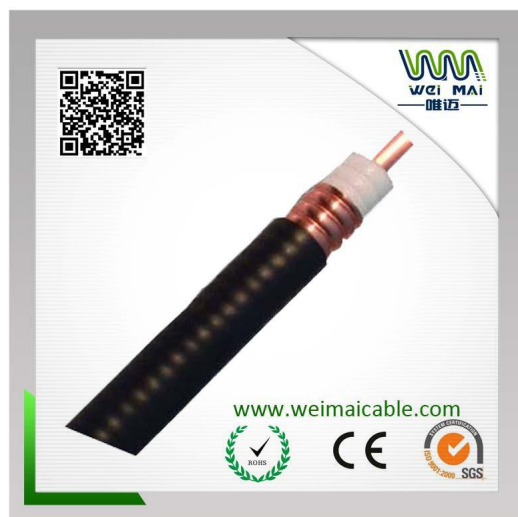

LINAN WEIMAI ELECTRON CO.LTD

Address: No.399 North HuanCheng Road Linan Hangzhou China www.weimaicable.com
 Phone:0086-61077585 Mobile:0086-13758296286 Email: sales@weimaicable.com

7/8" feeder cable/wmj052901 high quality 7/8" feeder cable

1. free sample
2. low price
3. best service
4. CE UL ROHS

Specifications:

Model	Characteristic Impedance (Ohm)	Inner Conductor	Insulation	Outer Conductor	Outer Sheath	Attenuation at 900MHz (dB/100m)	Attenuation at 1800MHz (dB/100m)
		(mm)	(mm)	(mm)	(mm)		
1/4" SF	50	1.9	5	6.4	7.6	18.4	27.1
1/4"	50	2.6	6	7.7	8.9	13.1	19.1
3/8" SF	50	2.6	7	9	10.2	13.5	19.7
3/8"	50	3.1	8	9.5	11.1	10.9	16
1/2" SF	50	3.55	9	12	13.7	10	14.5
1/2"	50	4.8	12	13.9	16	7.15	10.52
5/8"	50	7	17	19.7	22	5.07	7.54
7/8" F	50	9.4	22	24.9	27.5	4.05	6.03
7/8" SF	50	9.4	22	24.9	27.5	4.3	6.3
7/8"	50	9	22	24.9	27.5	3.87	5.84
7/8" Low Loss	50	9.45	23	25.4	28	3.68	5.45
1-1/4"	50	13.1	32	35.8	39	2.82	4.27
1-5/8"	50	17.3	42	46.5	50	2.4	

Feeder cable

Specifications

- 1.CE RoHs Certification
- 2.1 Year Quality Guarantee

Feeder cable/RF cable 3/8" 7/8" 1-1/4" 1-5/8" :

Uses to broadcast and television, microwave telecommunication, military, aerospace, vessel .