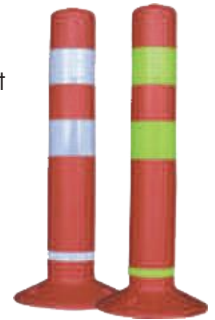

Name:TPU Warning post
Size:φ80x450mm

ATRZ-2006-2

Name:TPU Warning post
Size:φ80x450mm

ATRZ-2006-3

Name:EVA Warning post
Size:φ80x450mm

ATRZ-2008

Name:EVA Warning post
Size:φ80x600mm

ATRZ-2009