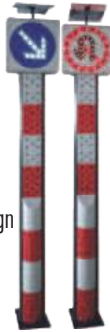

SOLAR TRAFFIC SIGN

Solar traffic lights series

ATSL-3020

Size:2450X400X400mm
(HxLxW)
Name:Keep right combo sign