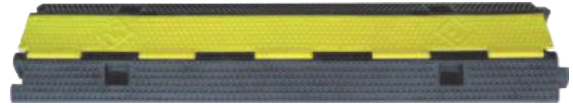

ATHS-TUBE

Name:Hose Ramp (2 channels)
Size : 300x850x100mm

ATHS-1020

Name:Cable Protector (2 channels)
Size : 1000x250x50mm

ATHS-1021-1

Name:High-strength Plastic Speed Hump
Size : 500X350X40mm
End : 250X350X40mm