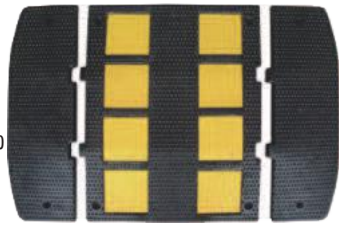

RUBBER SPEED HUMP

ATHS-1012

Name: Reflective speed hump
Size: 470x600x30mm
End: 225x600x30mm