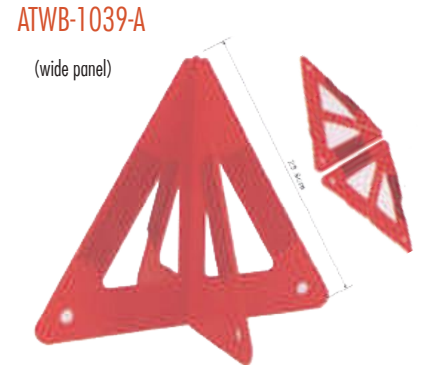

Packing	Qty/pcs	G.W/N.W(kg)	Carton size(cm)
Plastic Box	50	10/9.0	43x25x25
Color Box	100	22/21	43x25x47

ATWB-1025

ATWB-1026

(narrow panel)

ATWB-1039-A

(wide panel)

Packing	Qty/pcs	G.W/N.W(kg)	Carton size(cm)	20'GP(sets)
Plastic Box	50sets/ctn	15.5/15.0	49x32x24	36800
Color Box	100pcs/ctn	15/14.3	49x31.5x24	—