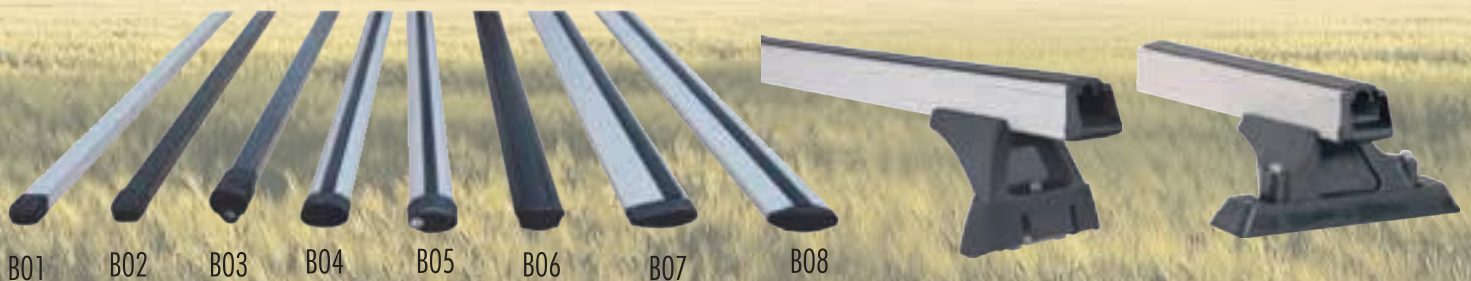

CONTENTS

BASE ROOF RACK SERIES P01-10

BASKET LUGGAGE RACK SERIES P11-14

BIKE CARRIER SERIES P15-19

CAR ROOF BOX SERIES P20-P24

CAR ROOF BAG SERIES P25

KAYAK CARRIER SERIES P26-30

SKI/SNOWBOARD RACK SERIES P31

CAR PET BARRIER SERIES P32

Car Roof Loading Bar

The main material of loading bar is aluminum, steel, plastic, or some special material. The shape of bar: round, square, oval, sharp wings, and others. And the loading bar length can be adjusted across the base rack, or by itself. Generally, it is 90cm, 100cm, 110cm, 120cm, 135cm, or 150cm.

How to choose the length of bar fitting on your car? Generally, the 110cm is popular for passenger car, and 135cm is popular for SUV/4x4.

For Roof Rack system, how to connect with car body?

Different vehicles are with different roof type, backdoor type, hitch type. Generally, base roof rack connect with car roof ways have many different type: preformed hole, Fix point, Normal Roof, T-Track, Rain Gutter, ect. Other roof rack system, such as roof bike carrier, roof rack, kayak carrier, basket carrier, car roof tent, roof box, roof bag, ski rack, ect are all connect with base roof rack.