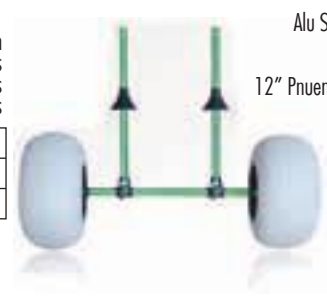

RR4341B

22x1.5mm
Alu Sit-On-Top kayak cart
Colour:Green plating
Rubber pads
12" Pnuematic Balloon Wheels
Capacity:55kgs

1PCS/CTN
4.2/3.8Kgs
63X27X15CM