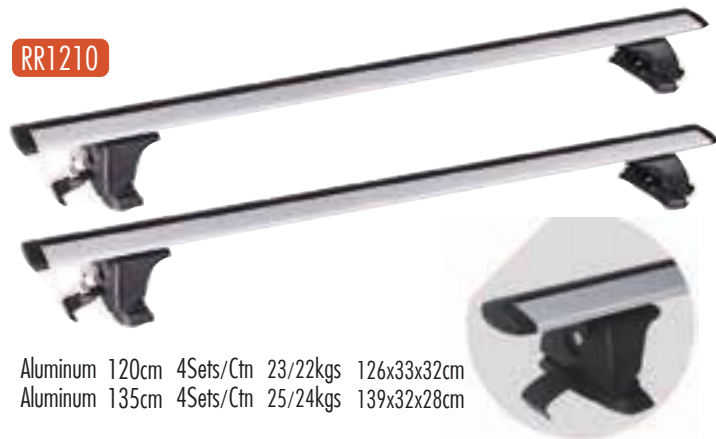

RR1210

Aluminum 120cm 4Sets/Ctn 23/22kgs 126x33x32cm
Aluminum 135cm 4Sets/Ctn 25/24kgs 139x32x28cm