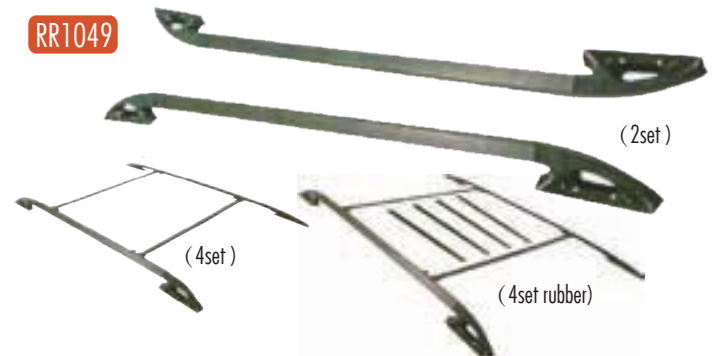

Aluminum 160x100cm 6 Sets/Ctn 19/18kgs 118x30x28cm
Aluminum 4set 6 Sets/Ctn 24/23kgs 118x30x28cm
Aluminum 4set rubber 6 Sets/Ctn 26/25kgs 118x30x28cm