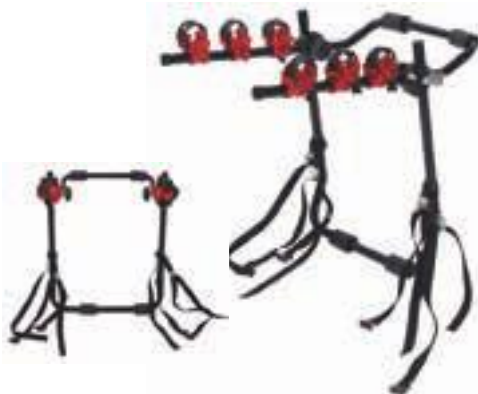

RR1661B

- 1.Size: 76*51*10 cm
- 2.Load Capacity: 40kg
- 3.Material:Q195 steel, POM, ABS
- 4.Load 3 bikes (Carriers 2 adult and one children bikes)
- 5.Pipe thickness: 1.2mm

- Size:77.5*45.5*53.5cm
- QTY:4 pcs
- G.W/N.W:17/16kgs