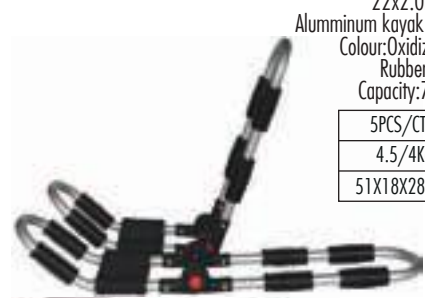

RR4816B
22x2.0mm
Aluminum kayak racks
Soft foam pads
Colour:Oxidization
Capacity:75kgs
5PCS/CTN
4.5/4Kgs
51X18X28CM

RR4811C
22x2.0mm
Aluminum kayak racks
Colour:Oxidization
Rubber pads
Capacity:75kgs
5PCS/CTN
4.5/4Kgs
51X18X28CM