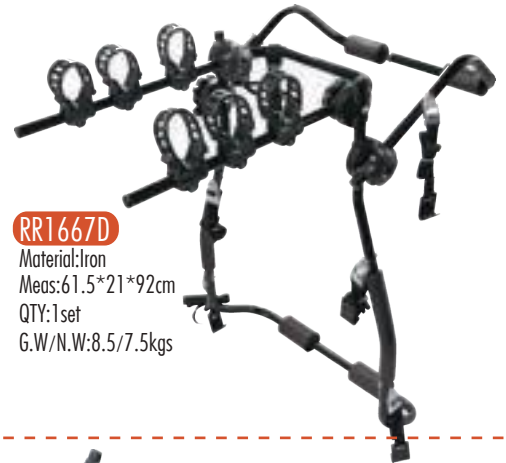

RR1667D

Material:Iron
Meas:61.5*21*92cm
QTY:1set
G.W/N.W:8.5/7.5kgs

RR1667A

Material:Iron
Meas:80*53.5*53cm
QTY:4set
G.W/N.W:20/19kgs