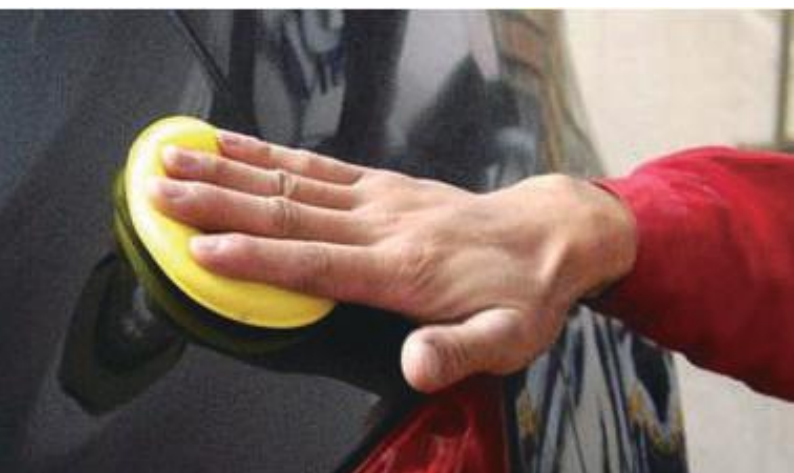

ATCN-7408

多功能超纤 & 三明治 打蜡垫
Multifunction microfiber&sandwich waxing pad