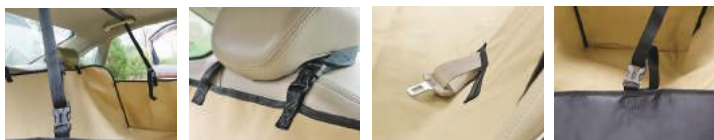

PET CUSHION

ATPC-5801

DETAIL:

Back seat pet car seat cover
Size: 147x137cm
Weight: 1800g
Material: 600D cloth, PP cotton 210D

ATPC-5802

Product name: pet cushion
Material: double layer polyester coarse fiber Oxford +PVC waterproof coating
Colour: four colours
Size: 150x130x35cm
Applicable models: all the models
Back seat

Use scene graph:

COLOR A variety of colour to choose you

Packing for pet car seat cover

Option1:
PVC bag+colour insert

Option2:
Colour Box