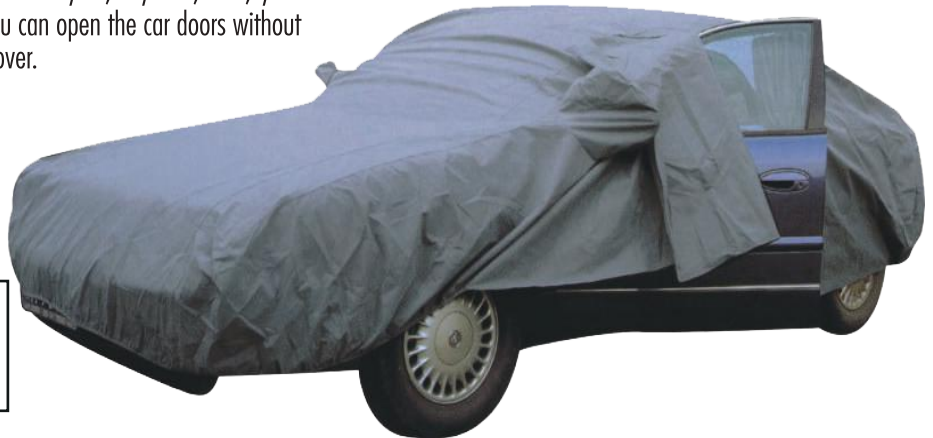

ATCZ-4705

- Universal size: S/M/L/XL/XXL
- Outer layer material: Nylon, Polyester, PEVA, Tyvek, Non-woven, etc
- With zippers, you can open the car doors without removing the cover.