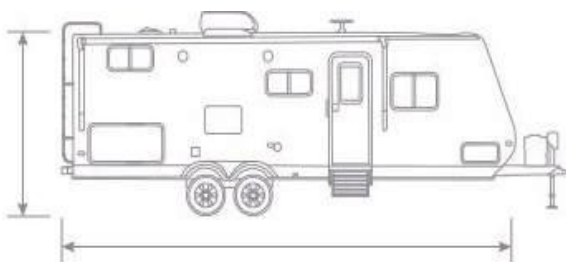

How to Measure Your RV

Travel Trailer Cover	Model	Size (L*W*H)/(in)
	14'-16'	196"L*102"W*104"H
	16'-18'	220"L*102"W*104"H
	18'-20'	246"L*102"W*104"H
	20'-22'	270"L*102"W*104"H
	22'-24'	292"L*102"W*104"H
	24'-27'	330"L*102"W*104"H
	27'-30'	366"L*102"W*104"H
	30'-33'	402"L*102"W*104"H
	33'-35'	425"L*102"W*104"H
	35'-38'	462"L*102"W*104"H