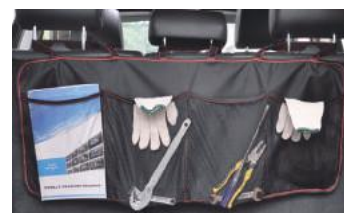

AUTO STORAGE BAG

Size:55x24x31cm
Folding size:31x28cm
Weight:1100g
Material:
Thick waterproof
Oxford cloth, aluminum foil
Colour:red&blue

ATSB-6118