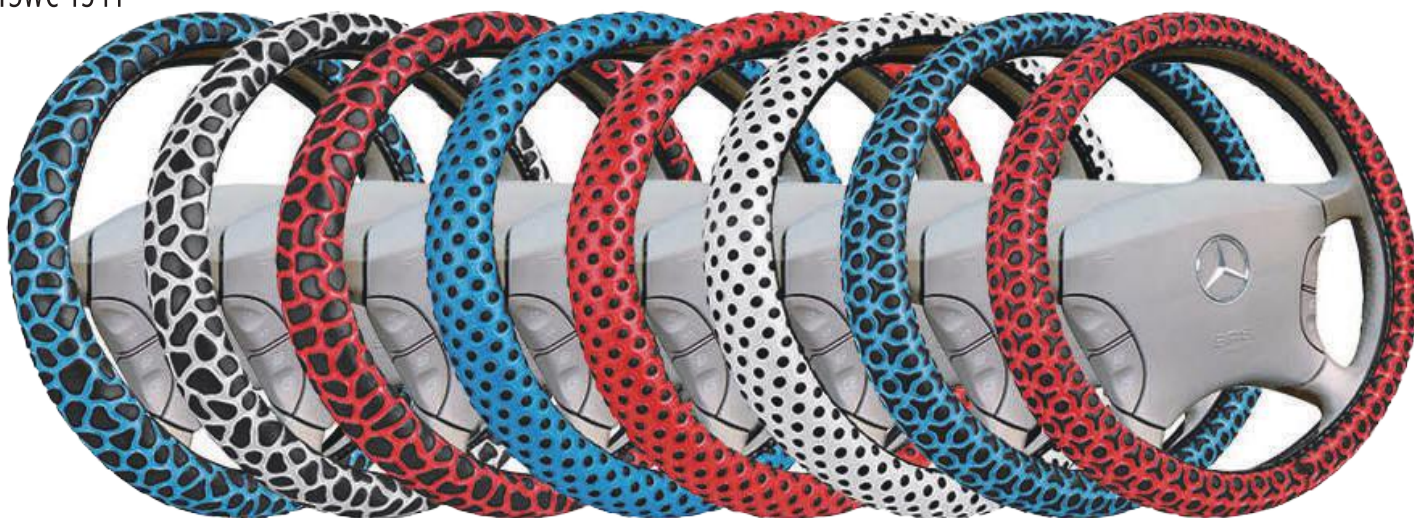

STEERING WHEEL COVER

ATSWC-4541