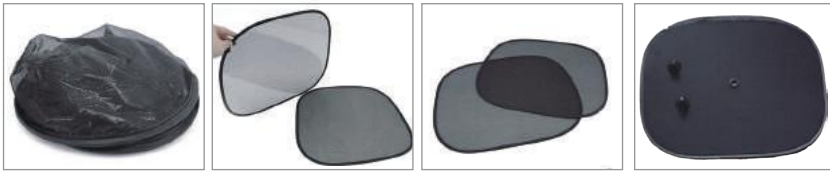

ABOUT PRODUCT

There are three styles:

- no sucker hole
- one sucker hole
- there are two sucker hole

★ Customers can customize according to their preferences

The Inner Silver Black Processing
the outer layer is reflective and heat insulation