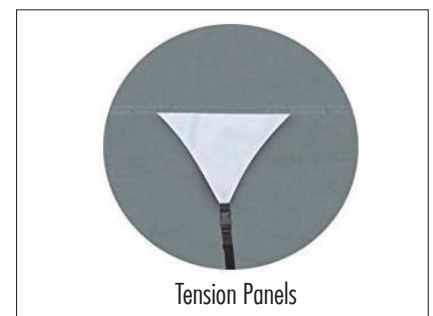

Product details