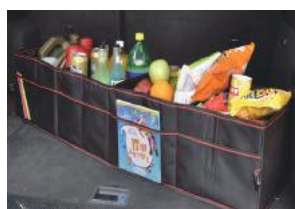

AUTO STORAGE BAG

Size:55x24x31cm
Folding size:31x28cm
Weight:1100g
Material:
Thick waterproof
Oxford cloth, aluminum foil
Colour:red&blue

ATSB-6119