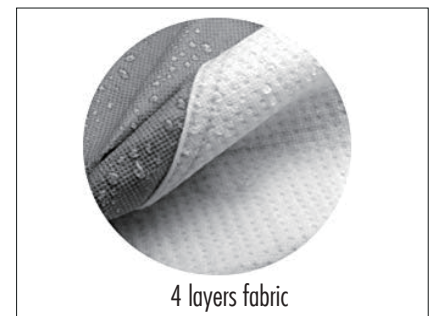

Product details