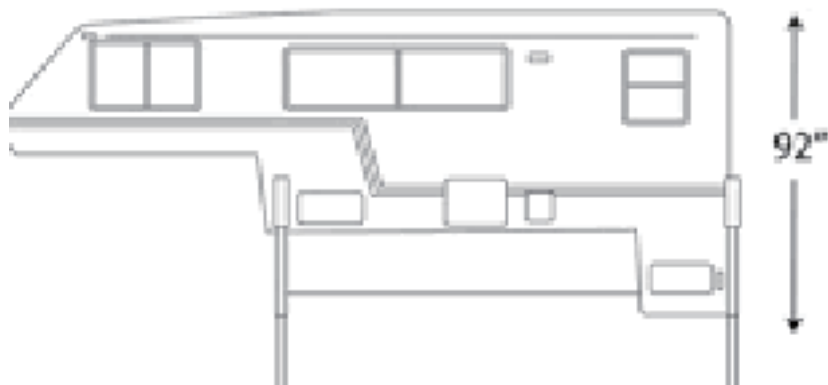

Characteristic

- Bottom elastic hems for snug fit
- D-ring coming with rope for further security
- Zipper doors for easy access and rolling when install to remove
- Extra Panels with adjustable straps both at front and back
- Mesh windows at top for best air circulation
- Storage bag included