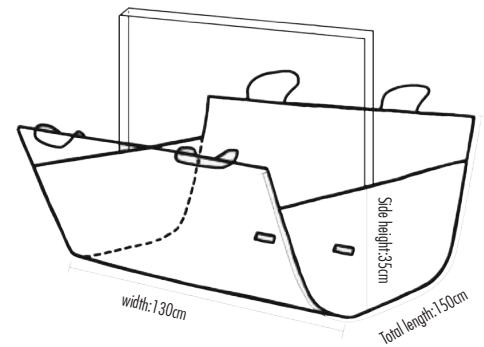

Product name: pet cushion
Material: double layer polyester coarse fiber Oxford +PVC waterproof coating
Colour: four colours
Size: 150x130x35cm
Applicable models: all the models
Back seat

Use scene graph: