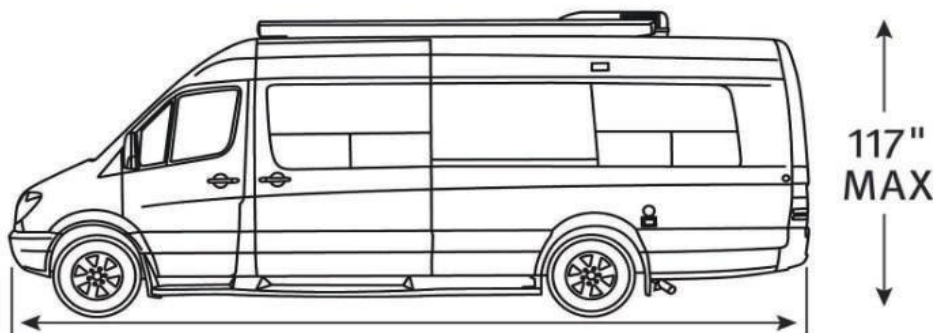

CLASS B COVER

Description :

- Excellent non-woven PP provides maximum resistance to humidity and rainfall ;
- Easy access doors flap on right with 4 zippers;
- Ventilated air-vents on top edge to reduce wind friction and prevent moisture buildup
- Safe belts: at least 4 for front and rear;6-8 cross belts

Class B RV Covers

Color: Grey/Snow White

The line features a triple-ply top with breathable single-ply sides for all-season protection for your RV.

	Model	Size (L*W*H)/(in)	Weight (pounds)
Class B	Fits Up To 20' RVs	246*85*96	13
	Fits Up To 23' RVs	276*85*96	14
	Fits Up To 25' RVs	300*85*60	15
	Fits Up To 27' RVs	324*85*60	17

Product details

117"
MAX