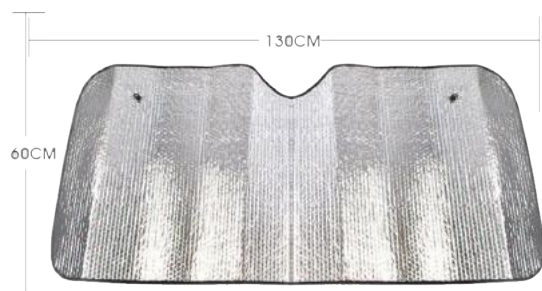

ABOUT SIZE

Size can be customized according to customer requirements

S:130x60cm

M:130x70cm

L:130x80cm