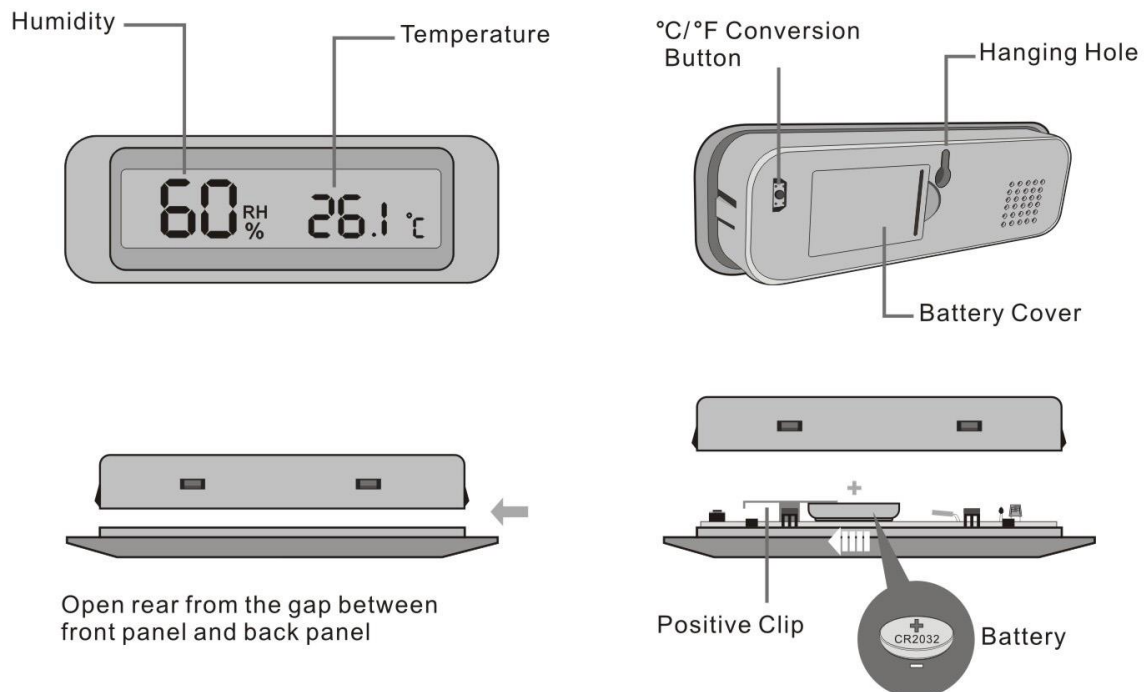

Panel Mount Thermometer and Hygrometer

SH105P

Thanks for purchasing our Panel Thermometer and Hygrometer. It is suitable for monitoring the realtime temperature and humidity on dry cabinet, wine cabinet, and other devices.

Feature and specification

- ※ Temperature measuring range: 0°C~50°C, ±1°C
- ※ Humidity measuring range: 10%-95%, ±5%RH
- ※ Celsius and Fahrenheit conversion
- ※ Power Supply: 1 x CR2032 3V cell battery
- ※ Panel Size : 4.17x1.42 inch (106x36mm)
- ※ Mount Hole Size: 3.66x1.30 inch (93x33 mm)

Operation

-First time to use

Open the battery cover and get out the insulation tape. The temperature and humidity value will be displayed on the screen.

- Replace the battery

The life cycle of the battery about 1 year. When the battery power is low, please open the rear and reload a new CR2032 battery according to the correct polarity.

-°C/°F conversion

Press °C/°F conversion button to switch temperature unit.