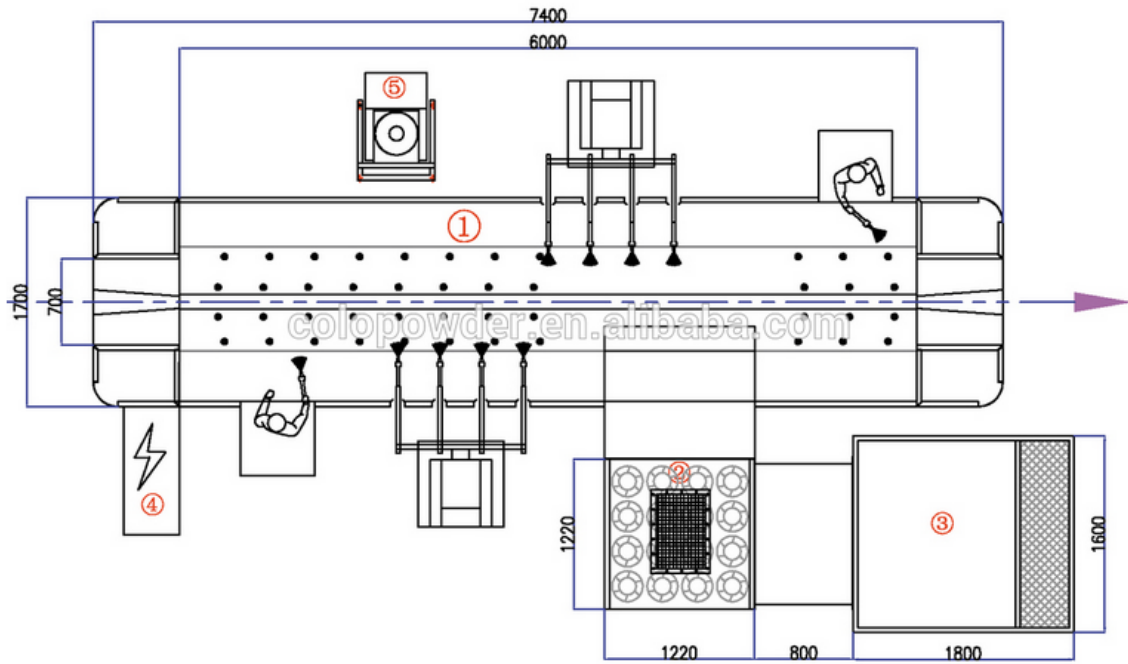

HANGZHOU COLOR POWDER COATING EQUIPMENT CO.,LTD

<http://www.colourspray.com>

Email:colochina@colourspray.com