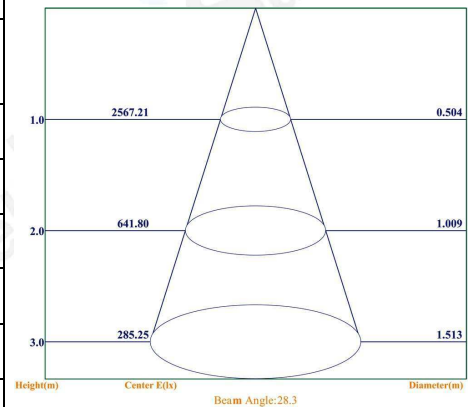

## 3. Technical Specifications

Model No.	JSP012W8P01	JSP012S7P01
Color Temperature	2700K~3500K	5700K~6300K
Luminous Flux	700lm $\pm 10\%$	900lm $\pm 10\%$
Color Rendering Index(R)	>80	>70
LED Quantity	9PCS	
Input	AC 185-264V, 47-63HZ	
Input Power	12W $\pm 15\%$	
LED Power	9W	
Power Factor	>0.93	
Type of Power	External Installation and Isolation and Dimmable	
Beam Angle	30°/45°/60°	
Operation Ambient Temperature	-20℃~40℃	
Storage Ambient Temperature	-20℃~50℃	
Operation Ambient Humidity	10%~90%	
Shell Material	Unique Aluminum Shell and Lens	
Product Dimensions	$\Phi 50 \times H75.5\text{mm}$	
Packaging Dimensions	Plastics Box: L210×W270×H75mm	
	Carton: L680×W280×H430mm	
Packaging Quantity	20PCS/Carton	
Packaging	10×2	
GW	10.2KG	
Product Life Time	$\geq 30,000$ Hours	

Figure:

Dimensional Drawings:

IES Diagram: