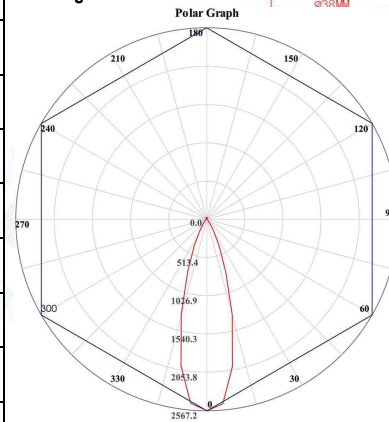

## 3. Technical Specifications

Model No.	JSP012W8P01	JSP012S7P01
Color Temperature	2700K~3500K	5700K~6300K
Luminous Flux	700lm $\pm 10\%$	900lm $\pm 10\%$
Color Rendering Index(R)	>80	>70
LED Quantity	9PCS	
Input	AC 185-264V, 47-63HZ	
Input Power	12W $\pm 15\%$	
LED Power	9W	
Power Factor	>0.93	
Type of Power	External Installation and Isolation and Dimmable	
Beam Angle	30°/45°/60°	
Operation Ambient Temperature	-20℃~40℃	
Storage Ambient Temperature	-20℃~50℃	
Operation Ambient Humidity	10%~90%	
Shell Material	Unique Aluminum Shell and Lens	
Product Dimensions	$\Phi 50 \times H75.5\text{mm}$	
Packaging Dimensions	Plastics Box: L210×W270×H75mm	
	Carton: L680×W280×H430mm	
Packaging Quantity	20PCS/Carton	
Packaging	10×2	
GW	10.2KG	
Product Life Time	$\geq 30,000$ Hours	

Figure:

Dimensional Drawings:

IES Diagram: