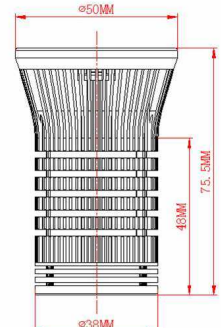

## 3. Technical Specifications

Model No.	JSP012W8P01	JSP012S7P01
Color Temperature	2700K~3500K	5700K~6300K
Luminous Flux	700lm $\pm 10\%$	900lm $\pm 10\%$
Color Rendering Index(R)	>80	>70
LED Quantity	9PCS	
Input	AC 185-264V, 47-63HZ	
Input Power	12W $\pm 15\%$	
LED Power	9W	
Power Factor	>0.93	
Type of Power	External Installation and Isolation and Dimmable	
Beam Angle	30°/45°/60°	
Operation Ambient Temperature	-20℃~40℃	
Storage Ambient Temperature	-20℃~50℃	
Operation Ambient Humidity	10%~90%	
Shell Material	Unique Aluminum Shell and Lens	
Product Dimensions	$\Phi 50 \times H75.5\text{mm}$	
Packaging Dimensions	Plastics Box: L210×W270×H75mm	
	Carton: L680×W280×H430mm	
Packaging Quantity	20PCS/Carton	
Packaging	10×2	
GW	10.2KG	
Product Life Time	$\geq 30,000$ Hours	

Figure:

Dimensional Drawings:

IES Diagram: