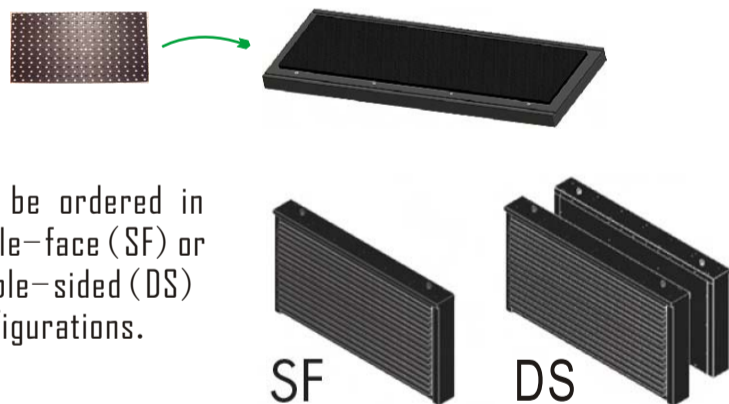

K Serial ■ 20mm ■ Monochrome

Technical Specifications:

Character Height: 5.5" (7 pixel font)

Pixel Pitch: 20mm center-to-center

LEDs Per Pixel: 2R/2Y

Module Matrix: 16*16

LED Density: 2500 LED/M²

Estimated LED Lifetime: 100000 hours

Viewing Angle: 110°

Brightness: 8600 NIT

Service Access: Front access

Graphic Capability: Text, graphics

Control Software: Multimedia LED 2007,

Power: 220V or 110V

Communication Options: RS232, RS485, TCP/IP,

Wireless TCP/IP, GSM, Wireless Radio

Operation Temperature: -20-80 celsius

Operating Humidity: 10%-80% RH

Display Configurations:

Can be ordered in single-face (SF) or double-sided (DS) configurations.

Model Number Guide:

K20-32X96-2R
K=Serial | Height | Width | Red color
Code | | |
20=Pitch | | |