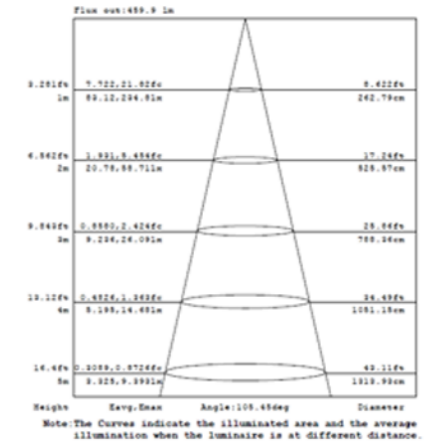

SUPER BRIGHT
100LM/W

产品特征:

Product features

- *使用寿命长, 为普通灯管的30倍
Long lifespan, 30 times longer than ordinary tubes
- *高效节能, 节省普通同等亮度灯管80%以上用电量
High efficiency and energy saving, save more than 80% power consumption than the fluorescent tubes.
- *安装简单, 可直接替代传统T8荧光灯管
Easy to install and can be replace the traditional T8 fluorescent tubes directly
- *内置LED电流驱动, 即插即用
The built-in LED current driver, plug and play
- *防震动, 安全系数高
Vibration-proof, with high safety coefficient

产品 Item	规格参数 Specification	额定功率 Power	LED类型及数量 LEDs	光通量 Luminance Flux
T8	60cm/2ft	10W	SMD3528,144PCS	1000
	90cm/3ft	15W	SMD3528,216PCS	1500
	120cm/4ft	20W	SMD3528,288PCS	2000
	150cm/5ft	25W	SMD3528,336PCS	2500