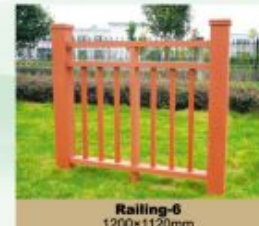

Railing-4
1200×1120mm

Railing-6
1200×1120mm