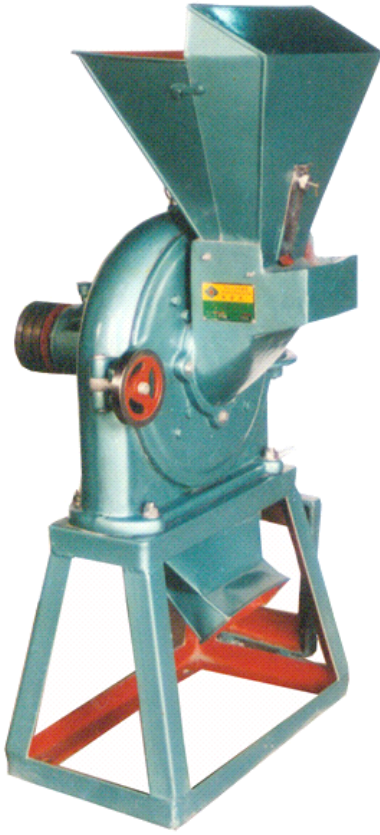

Zhengzhou Gashili Machinery CO.LTD

Tel:0086-371-63562097 Fax:0086-371-63562097 Mobile: 0086-15890067264

Quotation for grain mill

This machine can crushing corn, jowar, straw, rice, wheat, peper into power.about the output size, we can make it according to your detailed Requirement by changing the screen.

Specification:

Model	GL220	GL250	GL280	GL300	GL320	GL360
Diameter of rotor	220	250	280	300	320	360
Power (KW)	1.1	2.2	3	5.5	7.5	11
Capacity (KG)	200	450	600	800	950	1200
Dimension	400*300*800	500*400*850	600*500*900	700*700*1000	800*730*1200	1000*800*1400
Max Mesh size	60-80mesh					
EXW price(USD)	347 USD	459 USD	532 USD	624 USD	792 USD	950 USD
MOQ	10 units					