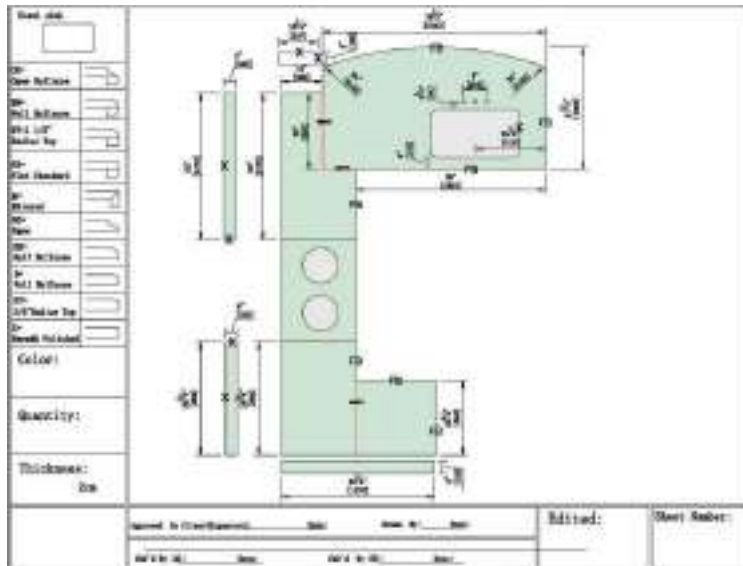

Knoll

Shark Nose

VANITY STYLE

Countertop & Vanity Top

U-SHAPE

L-SHAPE + ISLAND

U-SHPE + ISLAND

GALLEY