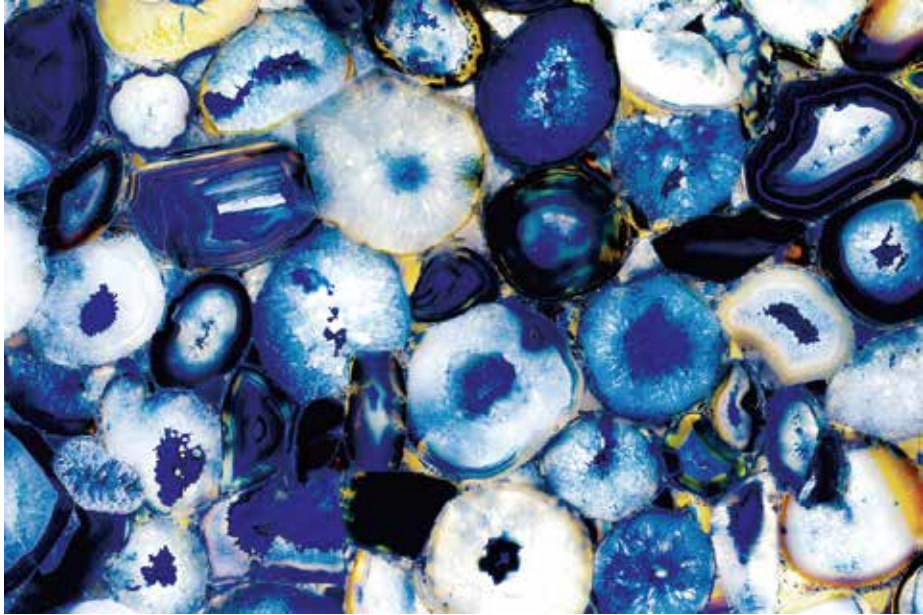

**COMPLETE
SOLUTION
OF STONE**

MARBLEGEND

MARBLE G E N D

luxury Collection

AGATE
SERIES

Blue Agate

Amethyst Extra

Pink Crystal

Yellow Agate

Smoky Quartz

Yellow Fossil

AGATE SERIES PRODUCT RECOMMENDATIONS

Blue Agate

Green Agate

Blue Vein

Sodalite Blue Jasper

Brown Mother Of Pearl

White Mother Of Pearl

Round Seashell

Rectangle Seashell

APPRECIABLE
VARIETY

APPRECIABLE VARIETY PRODUCT RECOMMENDATIONS

Bermuda Magic

Tropical Dream

Qianceng Wave

Shangri-La Brown

Golden Dynasty

Golden Leaf

Blue Shell

Blanco Potiguar White

APPRECIABLE VARIETY PRODUCT RECOMMENDATIONS

Amazon Green