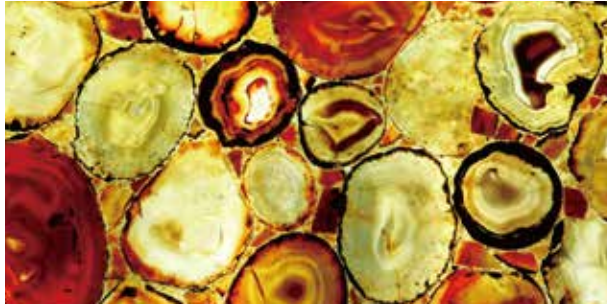

Wood Fossil

White Agate

AGATE SERIES PRODUCT RECOMMENDATIONS

Colorful Agate

Purple Agate

Labradorite Backlit

Smoky Quartz Backlit

Red Agate

Yellow Agate

Smoky Quartz

Yellow Fossil

AGATE SERIES PRODUCT RECOMMENDATIONS

Blue Agate

Green Agate

Blue Vein

Sodalite Blue Jasper

Multi Red Jasper

Yellow crystal

Blake Agate

Colorful Jasper

ONYX
SERIES

Orange Onyx

ONYX SERIES PRODUCT RECOMMENDATIONS

Honey Onyx