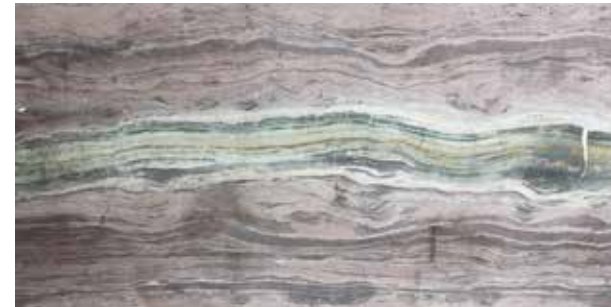

Brown Mother Of Pearl

White Mother Of Pearl

Round Seashell

Rectangle Seashell

APPRECIABLE
VARIETY

APPRECIABLE VARIETY PRODUCT RECOMMENDATIONS

Bermuda Magic

Tropical Dream

Qianceng Wave

Shangri-La Brown

Golden Dynasty

Golden Leaf

Blue Shell

Blanco Potiguar White

APPRECIABLE VARIETY PRODUCT RECOMMENDATIONS

Amazon Green