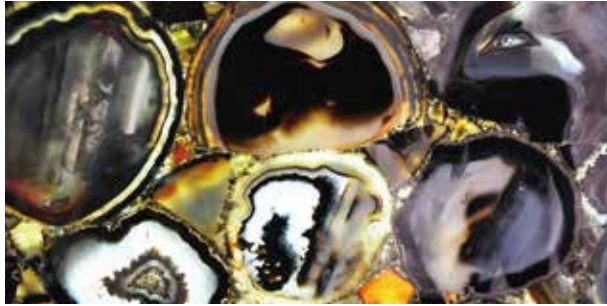

Wood Fossil

White Agate

AGATE SERIES PRODUCT RECOMMENDATIONS

Colorful Agate

Purple Agate

Labradorite Backlit

Smoky Quartz Backlit

Red Agate

Yellow Agate

Smoky Quartz

Yellow Fossil

AGATE SERIES PRODUCT RECOMMENDATIONS

Blue Agate

Green Agate

Blue Vein

Sodalite Blue Jasper

Multi Red Jasper

Yellow crystal

Blake Agate

Colorful Jasper

ONYX
SERIES

Orange Onyx

ONYX SERIES PRODUCT RECOMMENDATIONS

Honey Onyx