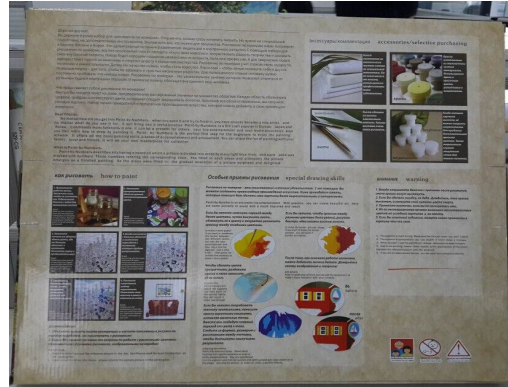

Contacts: Kelly Xu

CONTENTS

acrylic paints+ 3pcs brush+ 2 screw+ 2 hook+canvas with wood frame+1 pc preprinted paper direction +color gift box packing

PRODUCT PHOTO

PACKING BOX

Remark:

- 1, MOQ of order qty: no MOQ.
- 2, MOQ of per picture: some pictures no MOQ, and some MOQ 30pcs per picture.
- 3, Delivery time: 7-15 days after deposit.
- 4, OEM designs can accept.
- 5, Payment: T/T, WesternUnion, MoneyGram