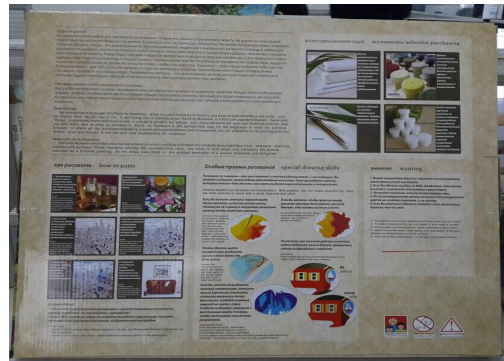

CONTENTS OF PAINTING BY NUMBER

acrylic paints+ 3pcs brush+ 2 screw+ 2 hook+canvas with wood frame+1 pc preprinted paper direction +color gift box packing

PRODUCT PHOTO

PACKING BOX

Remark:

- 1, MOQ of order qty: no MOQ.
- 2, MOQ of per picture: some pictures no MOQ, and some MOQ 30pcs per picture.
- 3, Delivery time: 7-15 days after deposit.
- 4, OEM designs can accept.
- 5, Payment: T/T, WesternUnion, MoneyGram