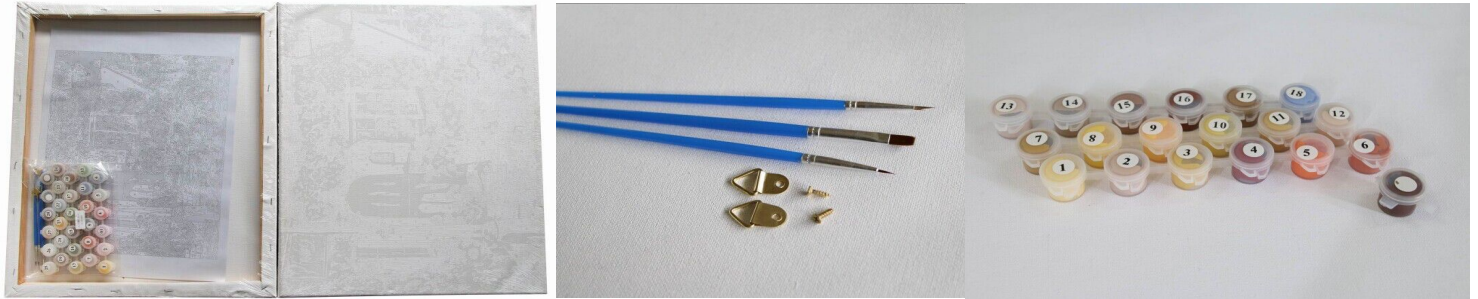

CONTENTS OF PAINTING BY NUMBER

acrylic paints+ 3pcs brush+ 2 screw+ 2 hook+canvas with wood frame+1 pc preprinted paper direction +color gift box packing

PRODUCT PHOTO

PACKING BOX

Remark:

- 1, MOQ of order qty: no MOQ.
- 2, MOQ of per picture: some pictures no MOQ, and some MOQ 30pcs per picture.
- 3, Delivery time: 7-15 days after deposit.
- 4, OEM designs can accept.
- 5, Payment: T/T, WesternUnion, MoneyGram